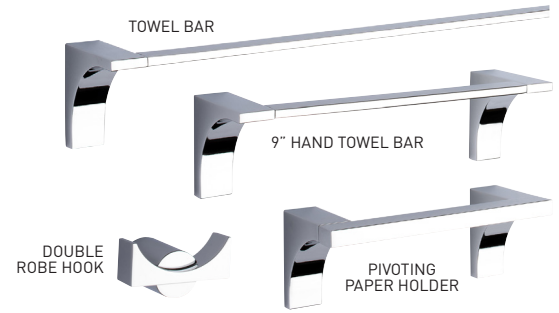

FEATURES

- › MOUNTING PLATES:
 - DOUBLE ROBE HOOK: 1-1/4" x 1" (31 mm x 25 mm) - ZINC
 - OTHER ITEMS: 13/16" x 2" x 1/4" (21 mm x 51 mm x 6 mm) - ZINC
- › NYLON ANCHORS
- › STEEL PHILLIPS HEAD SCREWS: #8 x 1-1/4" (32 mm)
- › ZINC DIE-CAST CONSTRUCTION (POSTS)
- › ONE PIECE DESIGN

TOWEL BAR

DOUBLE ROBE HOOK

PIVOTING PAPER HOLDER

MEASUREMENTS SUBJECT TO A 3% VARIANCE

MEASUREMENTS ARE FOR REFERENCE ONLY. TAYMOR RESERVES THE RIGHT TO CHANGE THE PRODUCT SPECS WITHOUT NOTICE. FOR PRODUCT WARRANTY, PLEASE VISIT TAYMOR WEBSITE FOR DETAILS

SPÉCIFICATIONS

- PLAQUES DE MONTAGE :
 - CROCHET DOUBLE POUR PEIGNOIR : 31 mm x 25 mm (1-1 / 4 po x 1 po) - ZINC
 - AUTRES ARTICLES : 21 mm x 51 mm x 6 mm (13/16 po x 2 po x 1/4 po) - ZINC
- ANCRAGES EN NYLON
- VIS À TÊTE PHILLIPS EN ACIER : # 8 x 32 mm (1-1 / 4 po)
- CONSTRUCTION EN ZINC MOULÉ SOUS PRESSION (SUPPORTS)
- CONCEPTION D'UNE SEULE PIÈCE