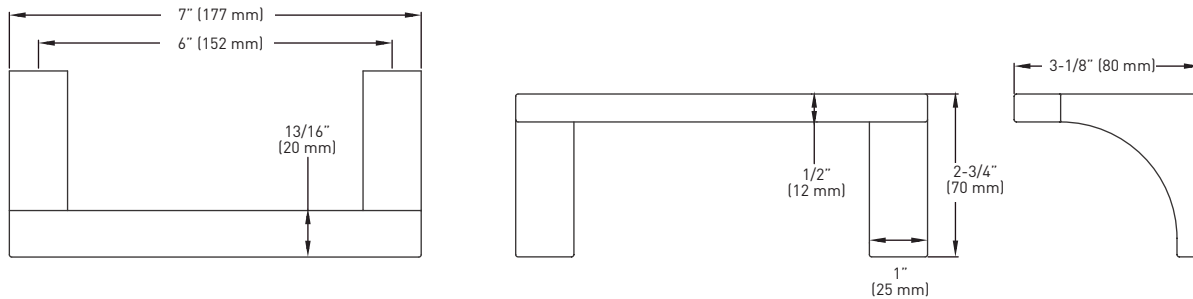

FEATURES

- › MOUNTING PLATES:
 - DOUBLE ROBE HOOK: 1-1/4" x 1" (31 mm x 25 mm) - ZINC
 - OTHER ITEMS: 13/16" x 2" x 1/4" (21 mm x 51 mm x 6 mm) - ZINC
- › NYLON ANCHORS
- › STEEL PHILLIPS HEAD SCREWS: #8 x 1-1/4" (32 mm)
- › ZINC DIE-CAST CONSTRUCTION (POSTS)
- › ONE PIECE DESIGN

TOWEL BAR

DOUBLE ROBE HOOK

PIVOTING PAPER HOLDER

MEASUREMENTS SUBJECT TO A 3% VARIANCE

MEASUREMENTS ARE FOR REFERENCE ONLY. TAYMOR RESERVES THE RIGHT TO CHANGE THE PRODUCT SPECS WITHOUT NOTICE. FOR PRODUCT WARRANTY, PLEASE VISIT TAYMOR WEBSITE FOR DETAILS

SPÉCIFICATIONS

- PLAQUES DE MONTAGE :
 - CROCHET DOUBLE POUR PEIGNOIR : 31 mm x 25 mm (1-1 / 4 po x 1 po) - ZINC
 - AUTRES ARTICLES : 21 mm x 51 mm x 6 mm (13/16 po x 2 po x 1/4 po) - ZINC
- ANCRAGES EN NYLON
- VIS À TÊTE PHILLIPS EN ACIER : # 8 x 32 mm (1-1 / 4 po)
- CONSTRUCTION EN ZINC MOULÉ SOUS PRESSION (SUPPORTS)
- CONCEPTION D'UNE SEULE PIÈCE