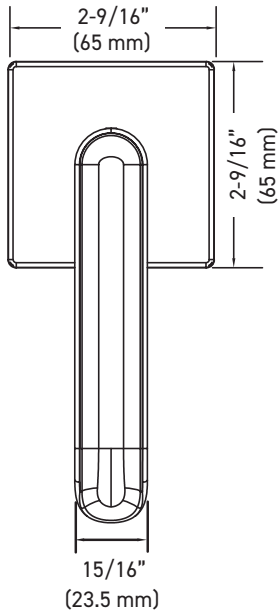

SQUARE ROSE

FULL LIP RADIUS STRIKE