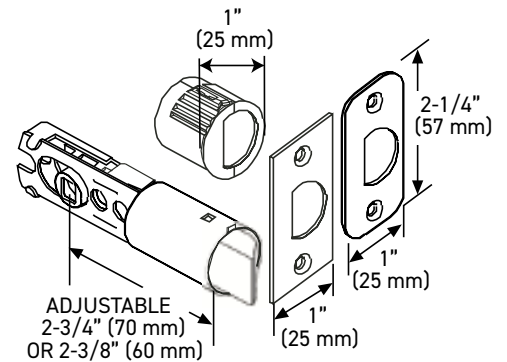

ADDITIONAL DETAILS

- Special order products are not eligible for return or exchange
- Lead times may vary
- Minimum order quantities apply

ROUND ROSE

SQUARE ROSE

FULL LIP RADIUS STRIKE

6-IN1 PRIVACY/PASSAGE LATCH