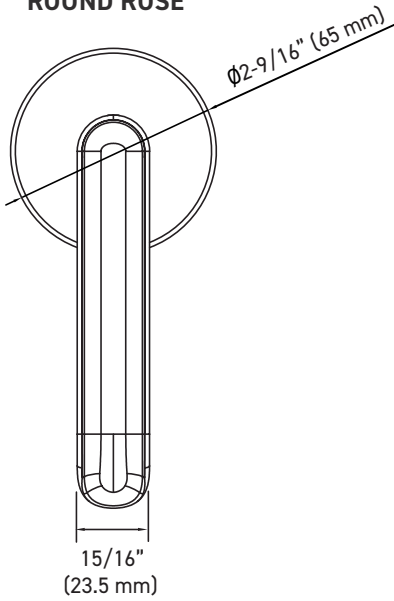

ROUND ROSE

SQUARE ROSE

FULL LIP RADIUS STRIKE

6-IN1 PRIVACY/PASSAGE LATCH

MEASUREMENTS SUBJECT TO A 3% VARIANCE. MEASUREMENTS ARE FOR REFERENCE ONLY. TAYMOR RESERVES THE RIGHT TO CHANGE PRODUCT SPECS WITHOUT NOTICE.