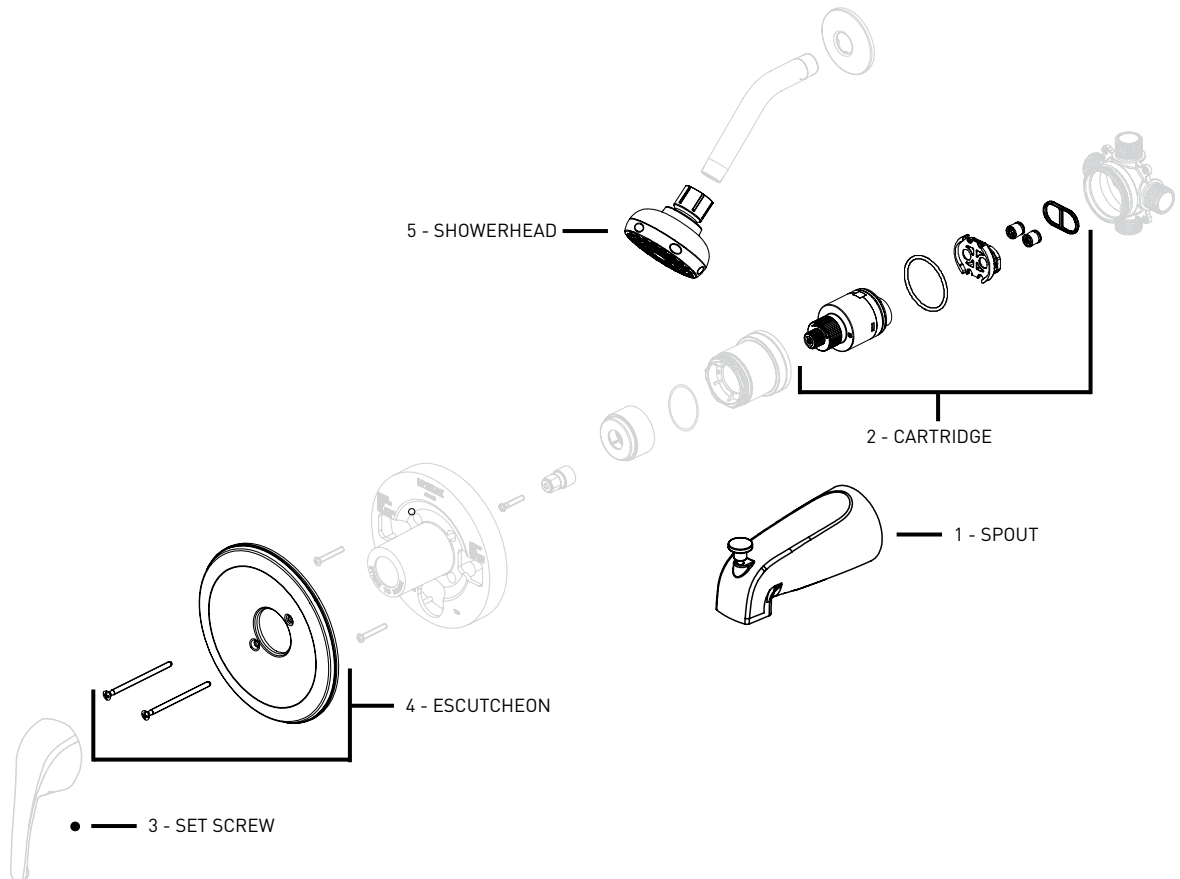

INFINITY

06-9966AS
TUB & SHOWER FAUCET

REPLACEMENT PARTS AVAILABLE

FOR PARTS NOT LISTED CONTACT CUSTOMER SERVICE

REPLACEMENT PARTS	POLISHED CHROME PART NUMBER
1 - SPOUT	06-RP0229
2 - CARTRIDGE	06-RP0766
3 - SET SCREW	06-RP0721
4 - ESCUTCHEON	06-RP0770
5 - SHOWERHEAD	06-RP0781