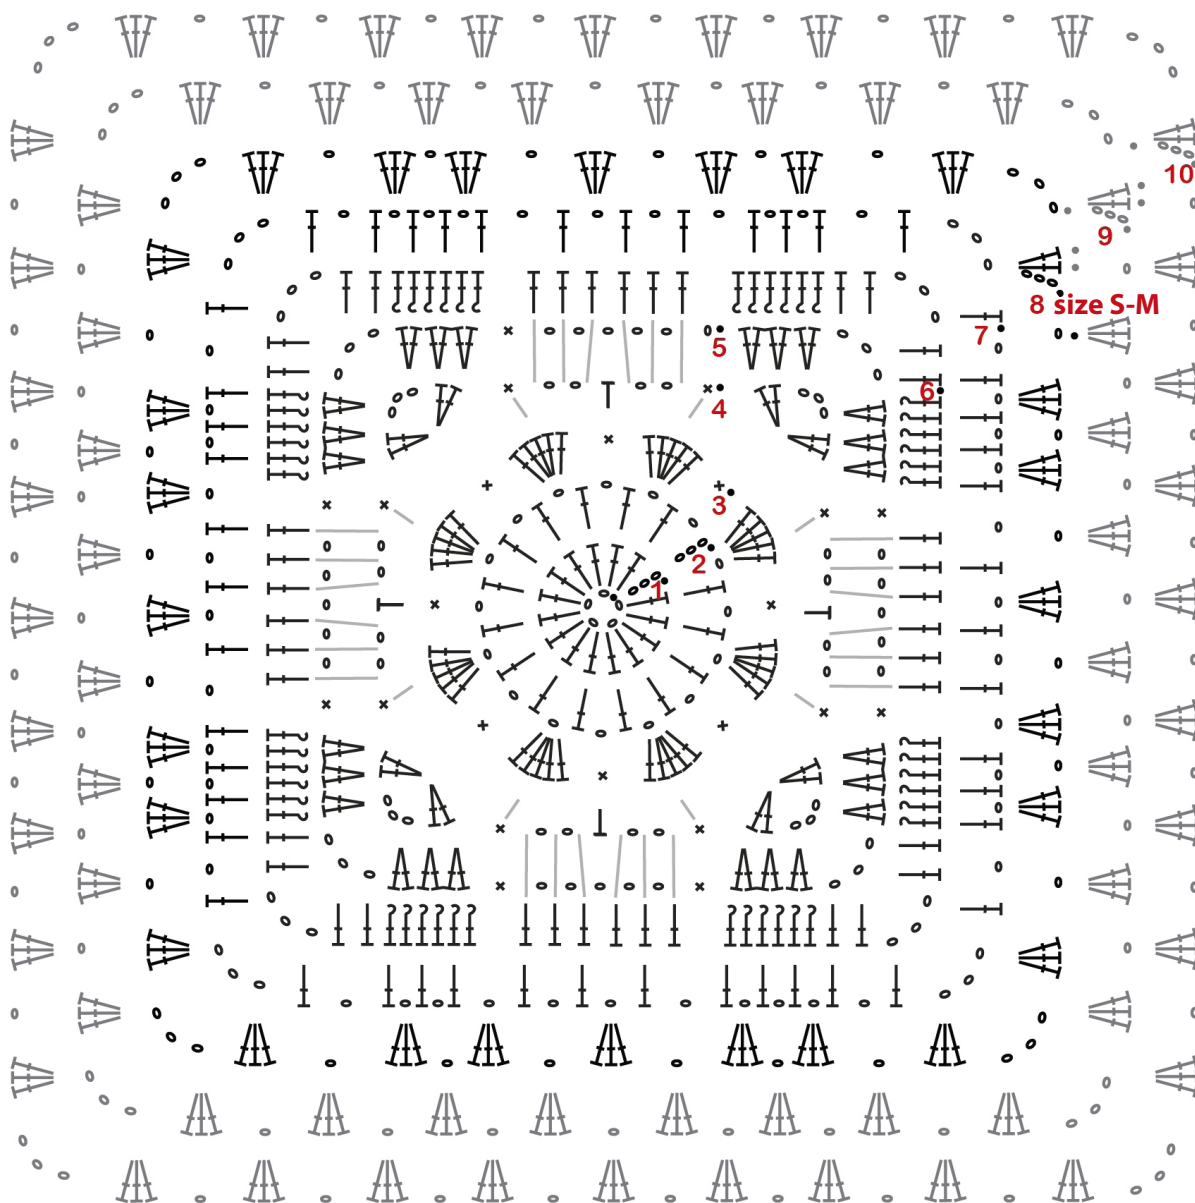

CHART 1

- sl st - slip stitch
- ch - chain stitch
- × sc - single crochet
- ⌣ hdc - half double crochet
- ⌣ dc - double crochet
- ⌣ BPdc - back post double crochet
- / alignment

CHART 2

ASSEMBLY DIAGRAM