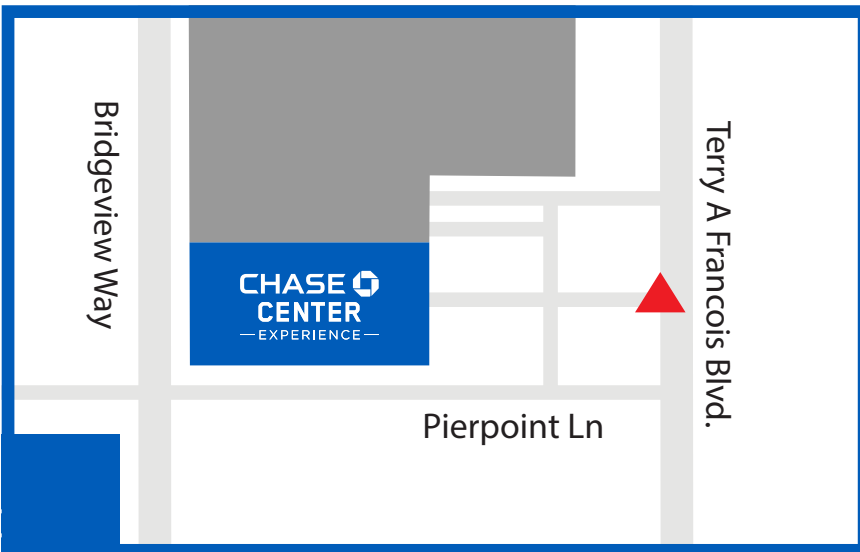

## DRIVING:

For Directions to our parking garage, enter **450 South Street, San Francisco, CA 94158** into your GPS navigation system

\*Parking validation will be provided

When exiting the parking garage, proceed across Bridgeview Way and follow Chase Center Experience signage for approximately 100 yards. When you reach the corner of our building, make a left and you will arrive at the entrance of Chase Center Experience.

### RIDE SHARING:

Enter “Chase Center Experience” into the destination feature within your ride share app. The main lobby of our building has two entrances. The best drop off location is closest to the lobby entrance located on Terry A. Francois Blvd where you will see a large silver structure. Behind this structure is the entrance to the Chase Center Experience.