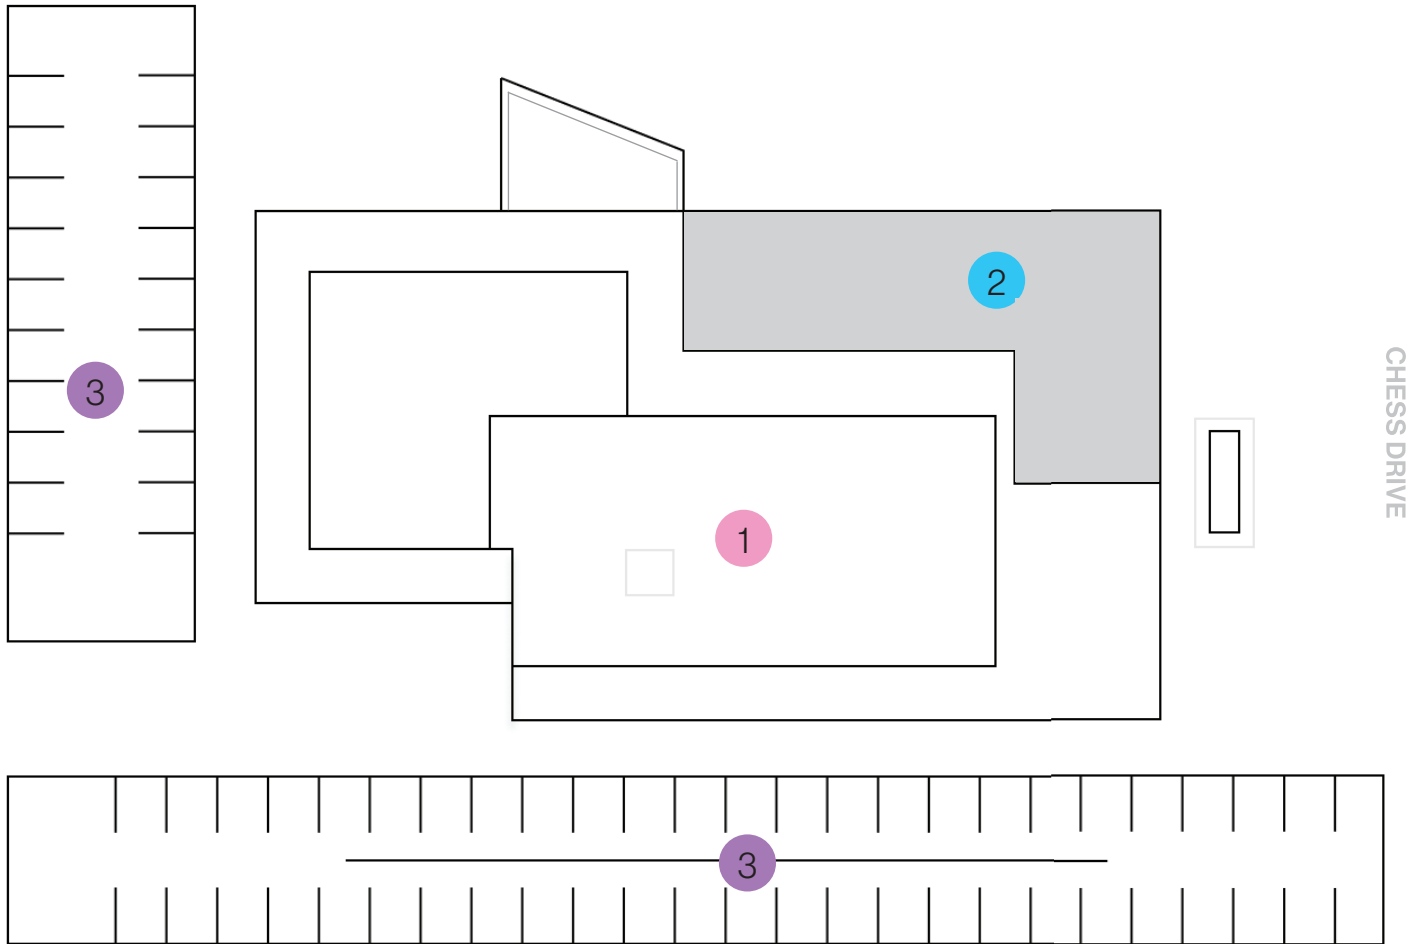

VINTAGE PARK DRIVE

1  
**theLAB Foster City**

116,292 Sq Feet

2  
**Fourth Floor Terrace**

3  
**Tenant Parking**