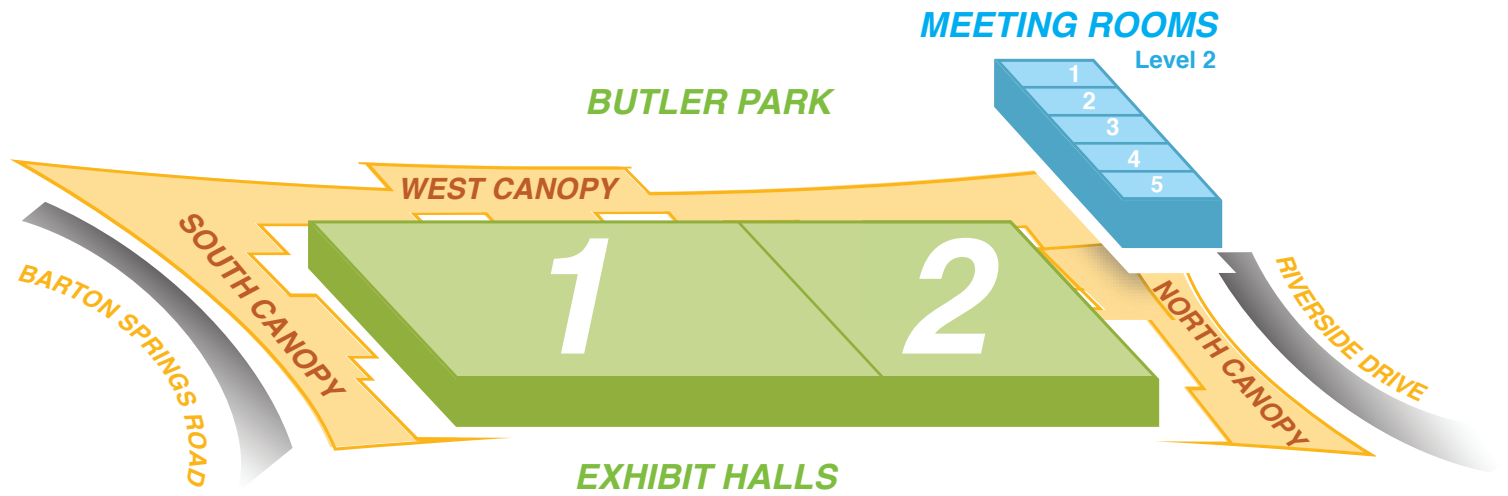

EXHIBIT SPACE

Room	Dimensions	GSF	Theater	Classroom	Booths 10' x 10'
EH1	210' x 210'	45,000	3,146	840	230
EH2	120' x 210'	25,000	2,026	504	127
Total	330' x 210'	70,000	5,172	1,344	357

LEVEL 2 MEETING ROOMS

Room	Dimensions	GSF	Theater	Classroom	Banquet 60"
1	30' x 40'	1,000	76	48	64
2	30' x 40'	1,000	76	48	64
3	30' x 40'	1,000	76	48	64
4	30' x 40'	1,000	76	48	64
5	30' x 40'	1,000	76	48	64

PARKING GARAGE

4-story   1,200-space   Clearance Height: 7'2" $8 per vehicle, unless posted.
Adjacent to the facility with entrances on Barton Springs Rd. and Riverside Dr.