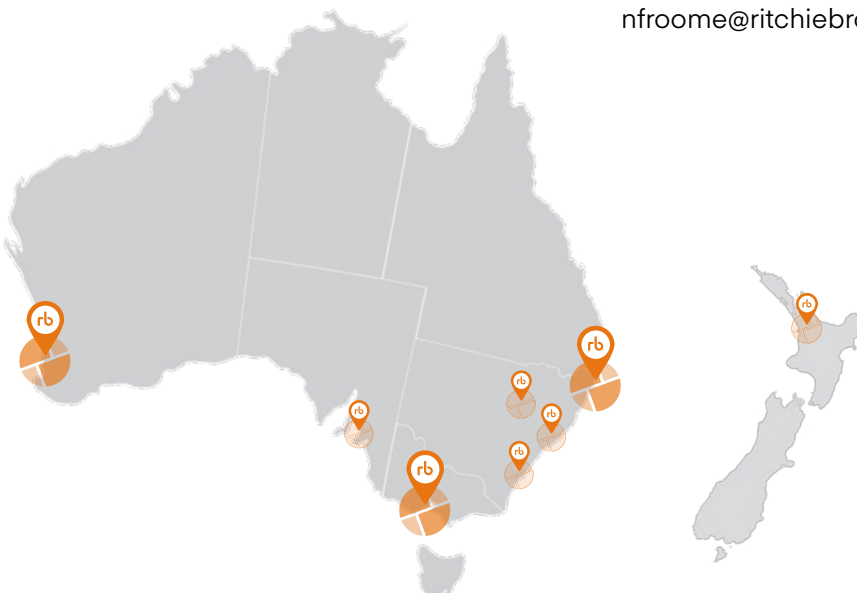

0459 887 083

asmallcombe@ritchiebros.com

JACK MASSEY

South Australia &
Northern Territory

0436 922 883

jackmassey@ritchiebros.com

NEIL MAYHEW

North East Victoria
& Southern NSW

0419 730 074

nmayhew@ritchiebros.com

CHARLIE WHINRAY

Central West NSW

0413 453 732

cwhinray@ritchiebros.com

LEWIS WIGGETT

Western Australia - South

0417 087 528

lwiggett@ritchiebros.com

RORY MACKIN

Gold Coast &
Northern NSW

0417 195 722

rmackin@ritchiebros.com

CODY IRVINE

Area Manager &
Strategic Accounts

0474 418 818

cirvine@ritchiebros.com

MICHAEL BRACKER

Brisbane Metro

0407 024 173

mbracker@ritchiebros.com

SAM CUST

North West Victoria
& Tasmania

0455 096 823

scust@ritchiebros.com

GARY BIGGS

Agriculture - Australia

0472 811 599

gbiggs@ritchiebros.com

MICHAEL LINDSAY

Central Queensland

0427 742 310

mlindsay@ritchiebros.com

SIMON BURKE

Melbourne Metro

0488 684 728

sburke@ritchiebros.com

GREG SHIVAN

New Zealand

+64 27 298 6309

gshivan@ritchiebros.com

MICHAEL RUSSELL

North QLD, Mackay
& Surrounds

0427 218 295

michaelrussell@ritchiebros.com

TIM KEYS

Strategic Accounts
- Australia North

0407 490 022

tkeys@ritchiebros.com

NATHAN FROOME

Sydney Metro

0476 305 781

nfroome@ritchiebros.com

TIM SHAW

Corporate Accounts
& South East Victoria

0403 247 440

tshaw@ritchiebros.com

TYLER MULFORD

Greater Sydney & ACT

0484 550 349

tmulford@ritchiebros.com

rb RITCHIE BROS.®

1300.139.344 | rbauction.com.au