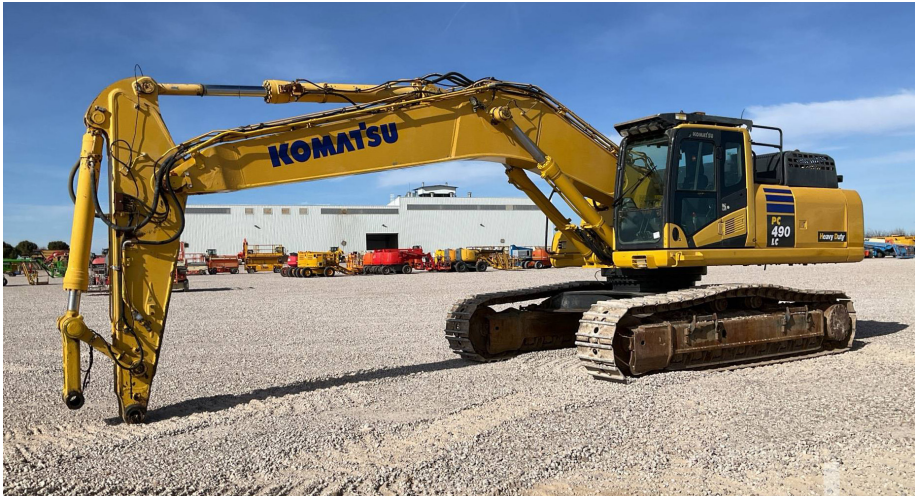

Unreserved Public Auction

OCANA, ESP

12 & 13 March 2025 - Late Additions

1/2 - 2019 JOHN DEERE 6215R

2 - 2016 JCB ICX

IVECO TRAKKER
410 6x4 W-FASSI
F330D/360DXP.26

OCANA, ESP

12 & 13 March 2025

Take note! During loading and offloading, access to the yard is permitted only with safety vest and safety shoes!

KOMATSU PC490-10

2015 JCB 3CX 4T

2023 BOBCAT T590

1/2 - 2024 & 2023 BOBCAT E35Z

VOGELE SUPER 2100-2

2015 JCB 540-170

CAT CS68B

VOLVO L60G

2020 LAND ROVER RANGE ROVER
VELAR 4WD