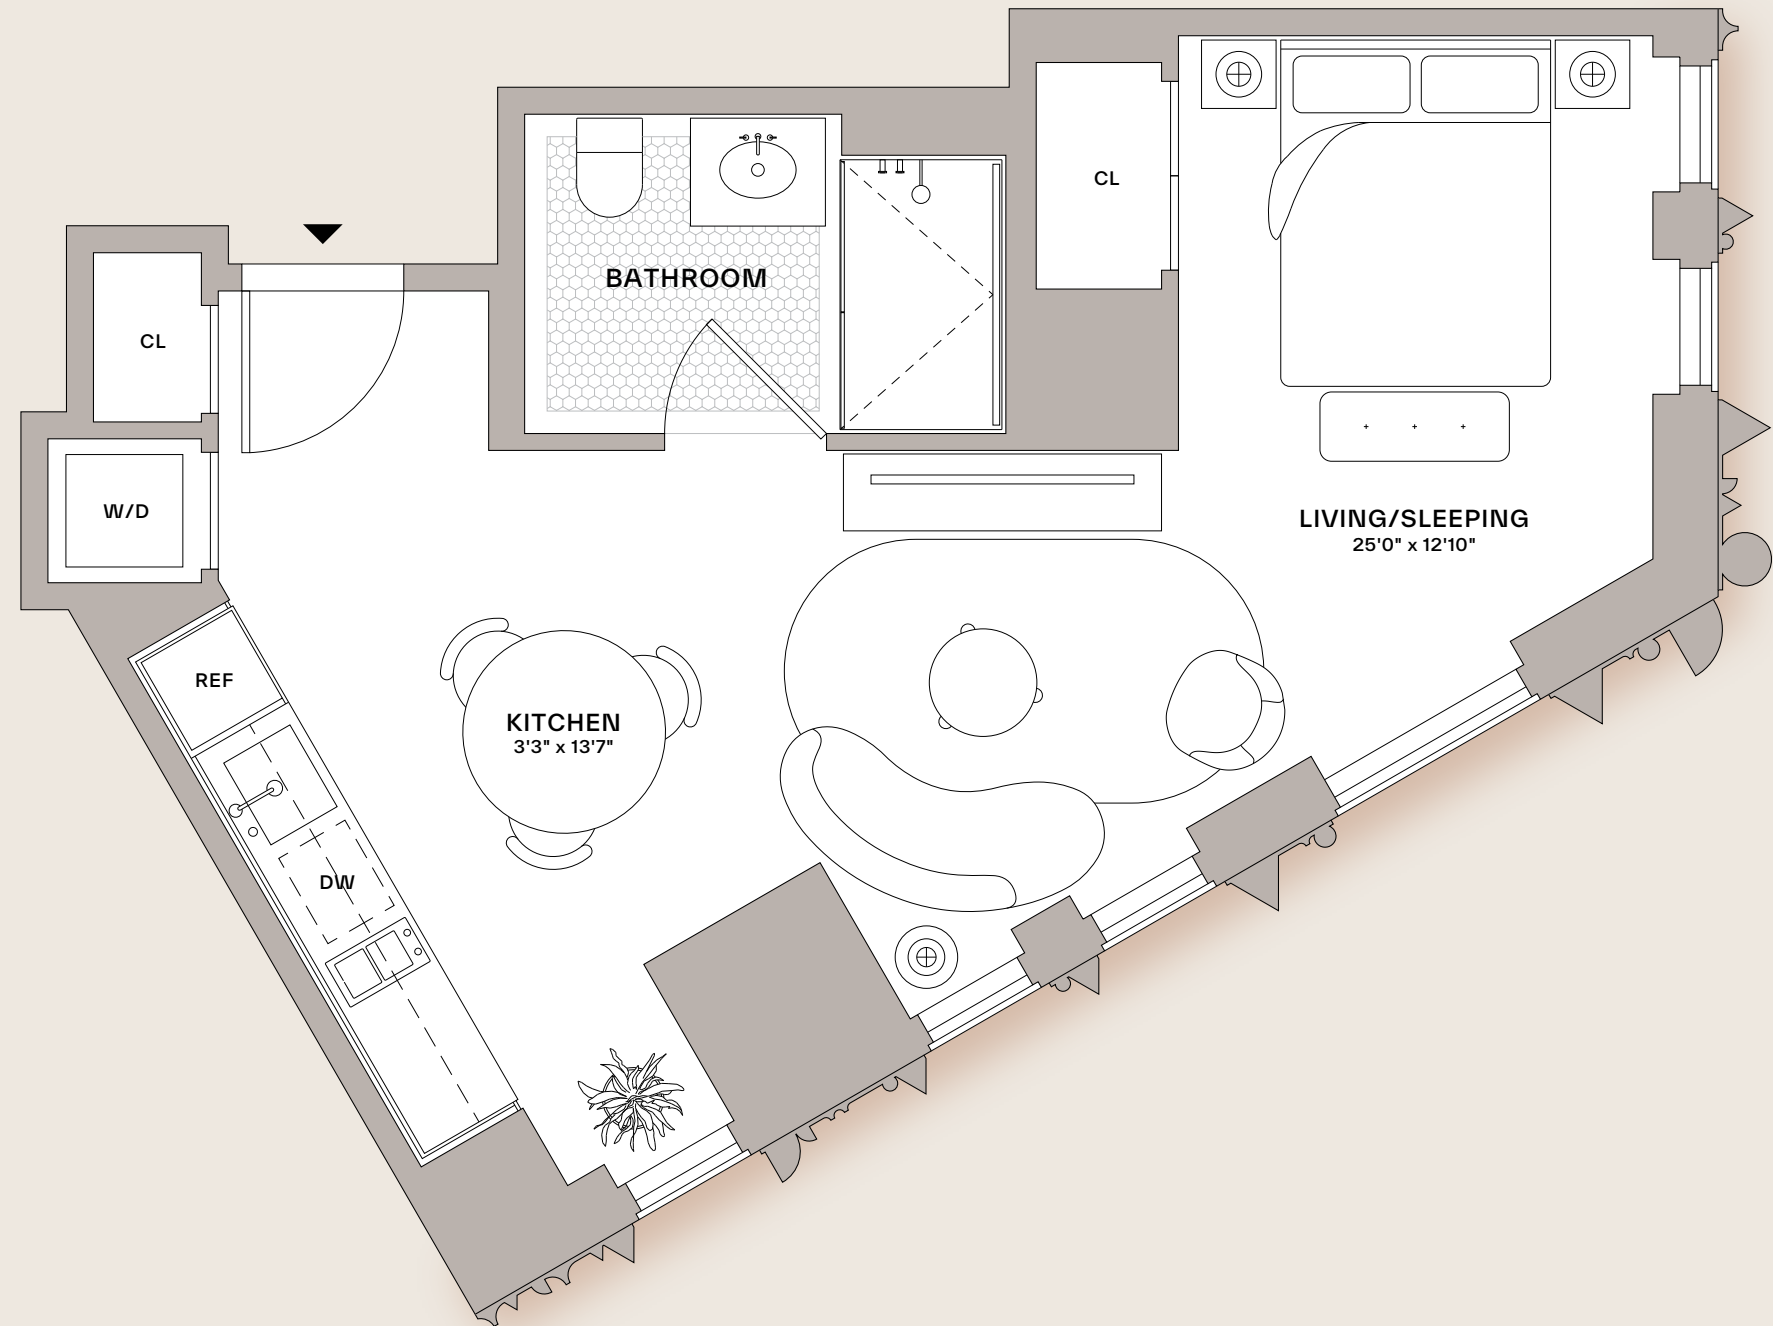

# 46-50G

## RENTAL RESIDENCE

Studio  
1 Bathroom

## FEATURES

- Ceiling heights up to 10'3"
- Floor-to-ceiling windows
- European White Oak flooring in custom honey stain
- Custom-designed kitchen with Absolute Black granite countertop, fully-integrated suite of Miele appliances with Bosch Dishwasher, and Waterworks fixtures in matte black finish
- Custom-designed bathrooms feature a light mahogany vanity with Absolute Black granite countertop, matte black Waterworks fixtures, and mosaic Absolute Black granite shower flooring.
- Bosch washer and dryer in all residences

## THE BROOKLYN TOWER

All dimensions are approximate and subject to construction changes and omissions. Plans and dimensions may also contain minor variations from floor to floor. The artist representation and interior/exterior decorations, finishes, plantings, appliances and furnishings are provided for illustrative purpose only. All residential units are rented unfurnished. Equal Housing Opportunity. & Handicap Accessible.