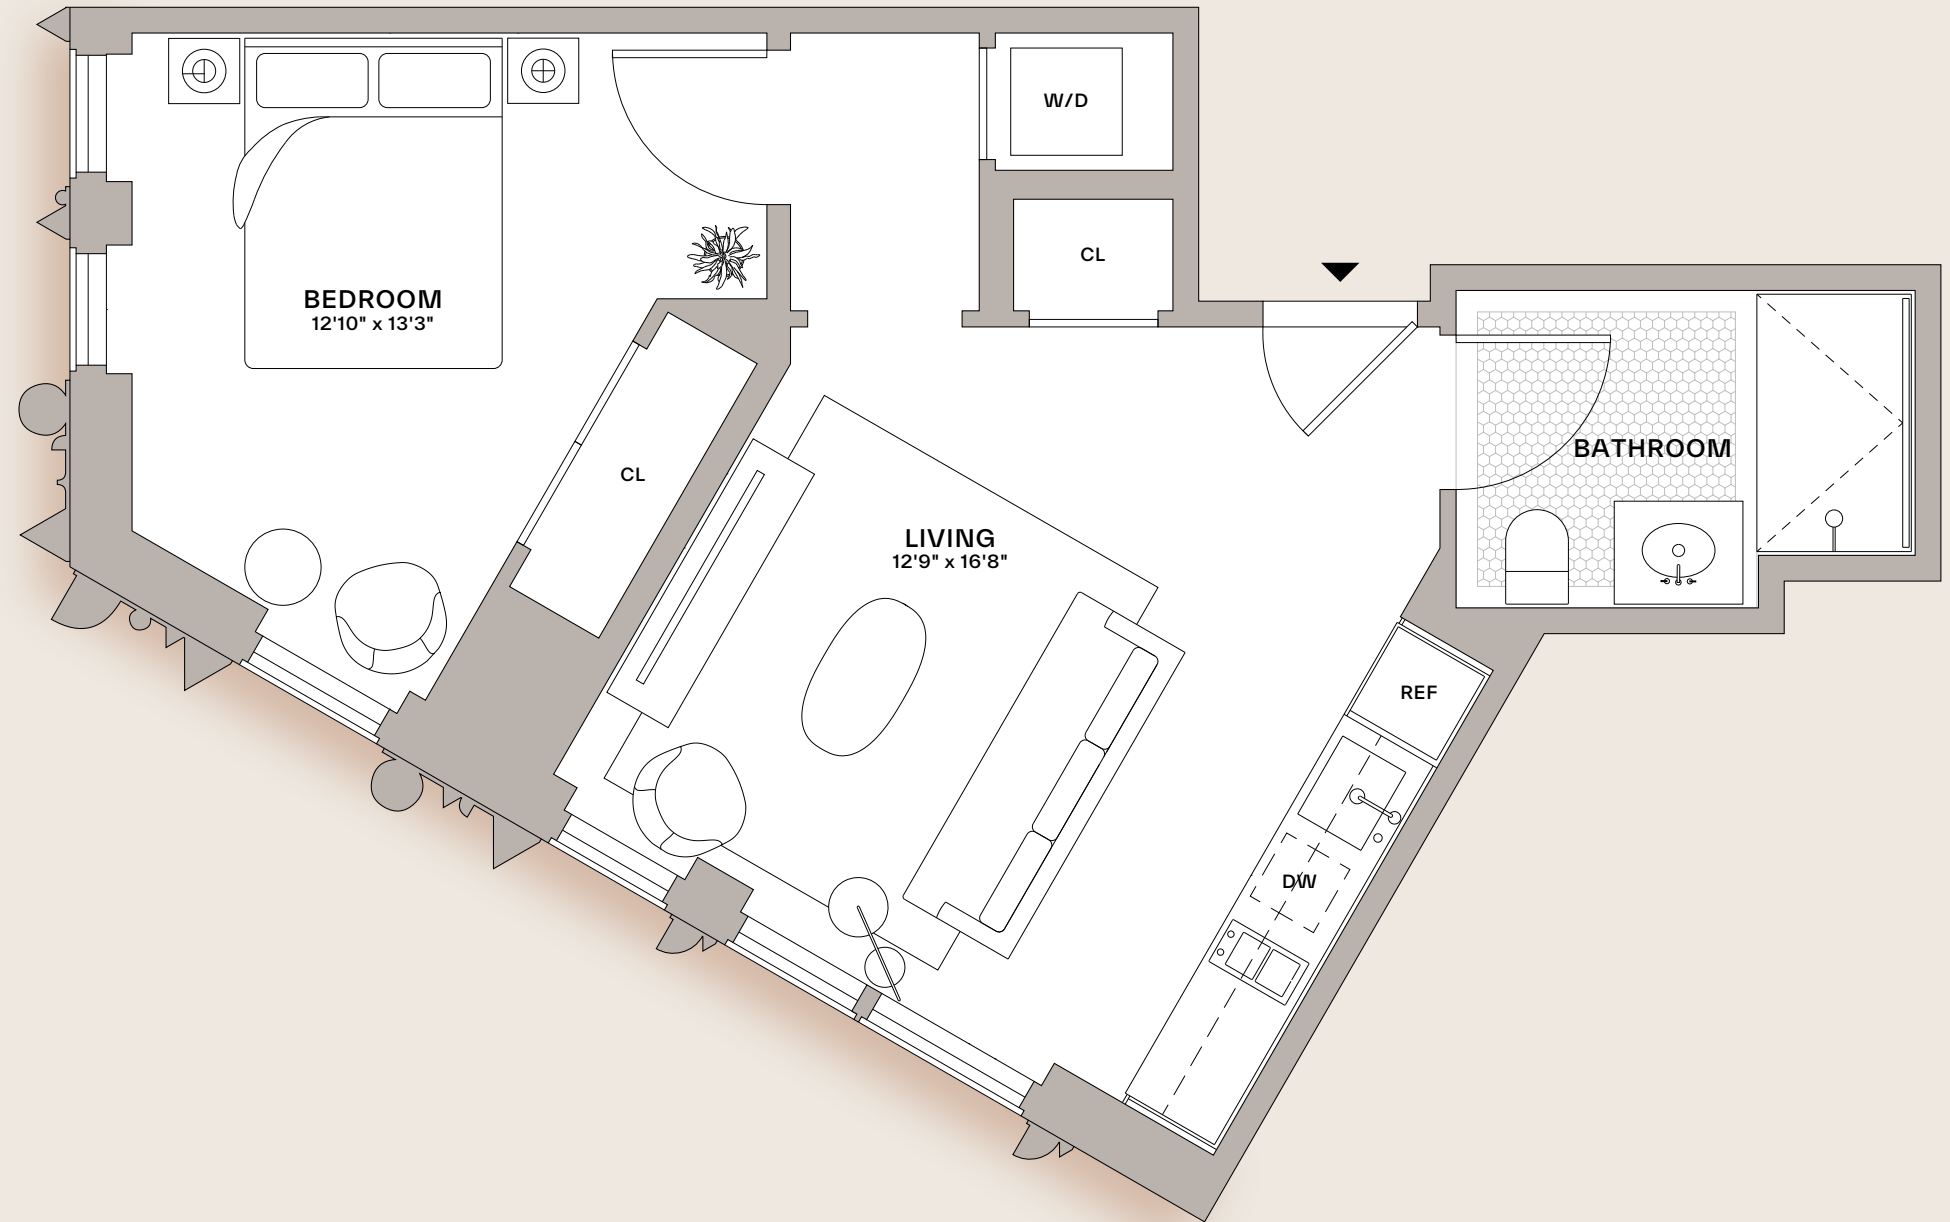

27-31K

RENTAL RESIDENCE

1 Bedroom
1 Bathroom

FEATURES

- Ceiling heights up to 10'3"
- Floor-to-ceiling windows
- European White Oak flooring in custom honey stain
- Custom-designed kitchen with Absolute Black granite countertop, fully-integrated suite of Miele appliances with Bosch Dishwasher, and Waterworks fixtures in matte black finish
- Custom-designed bathrooms feature a light mahogany vanity with Absolute Black granite countertop, matte black Waterworks fixtures, and mosaic Absolute Black granite shower flooring.
- Bosch washer and dryer in all residences

THE BROOKLYN TOWER

All dimensions are approximate and subject to construction changes and omissions. Plans and dimensions may also contain minor variations from floor to floor. The artist representation and interior/exterior decorations, finishes, plantings, appliances and furnishings are provided for illustrative purpose only. All residential units are rented unfurnished.  Equal Housing Opportunity.  Handicap Accessible.