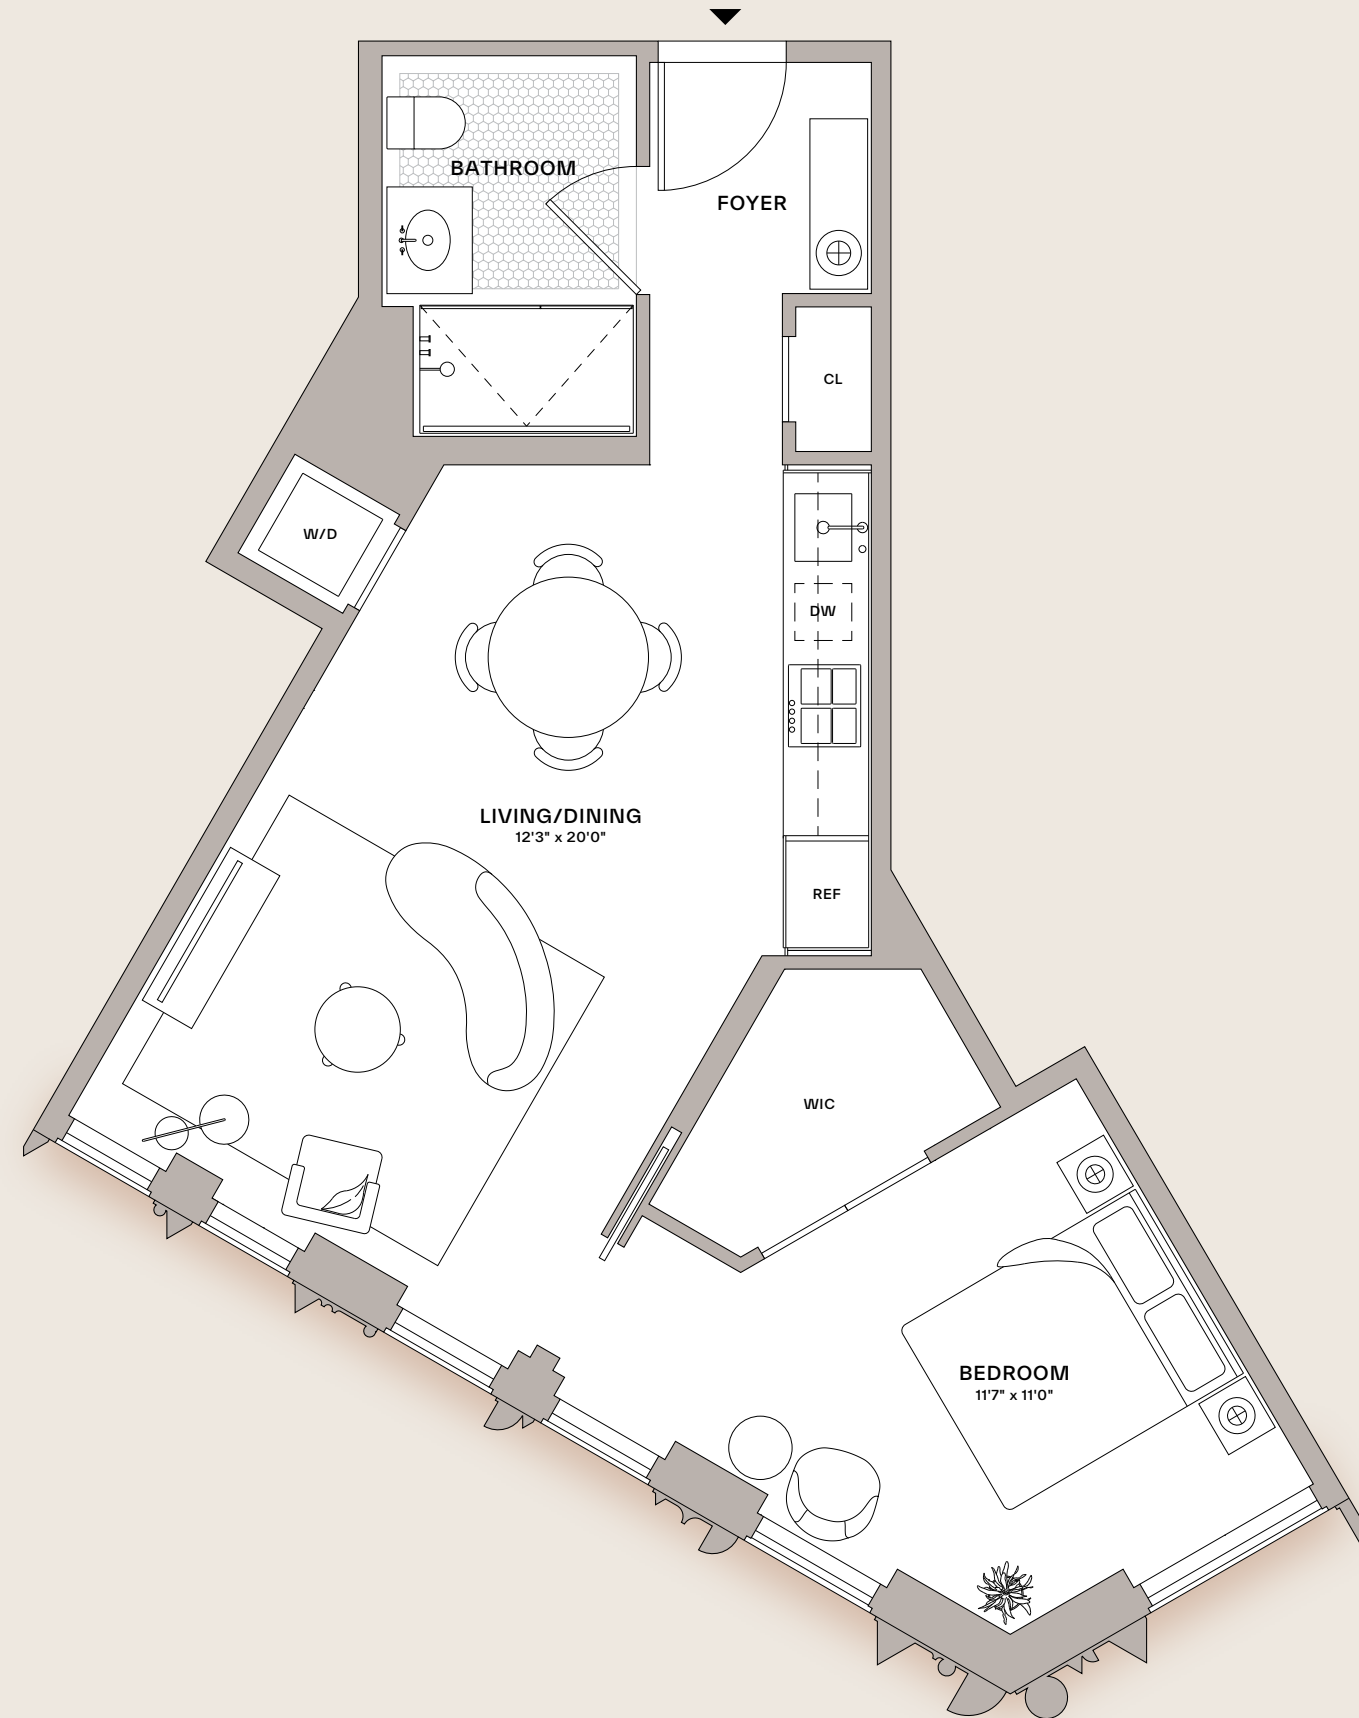

21-25K

RENTAL RESIDENCE

1 Bedroom
1 Bathroom

FEATURES

- Ceiling heights up to 10'3"
- Floor-to-ceiling windows
- European White Oak flooring in custom honey stain
- Custom-designed kitchen with Absolute Black granite countertop, fully-integrated suite of Miele appliances with Bosch Dishwasher, and Waterworks fixtures in matte black finish
- Custom-designed bathrooms feature a light mahogany vanity with Absolute Black granite countertop, matte black Waterworks fixtures, and mosaic Absolute Black granite shower flooring.
- Bosch washer and dryer in all residences

THE BROOKLYN TOWER

All dimensions are approximate and subject to construction changes and omissions. Plans and dimensions may also contain minor variations from floor to floor. The artist representation and interior/exterior decorations, finishes, plantings, appliances and furnishings are provided for illustrative purpose only. All residential units are rented unfurnished. ♿ Equal Housing Opportunity. ♿ Handicap Accessible.