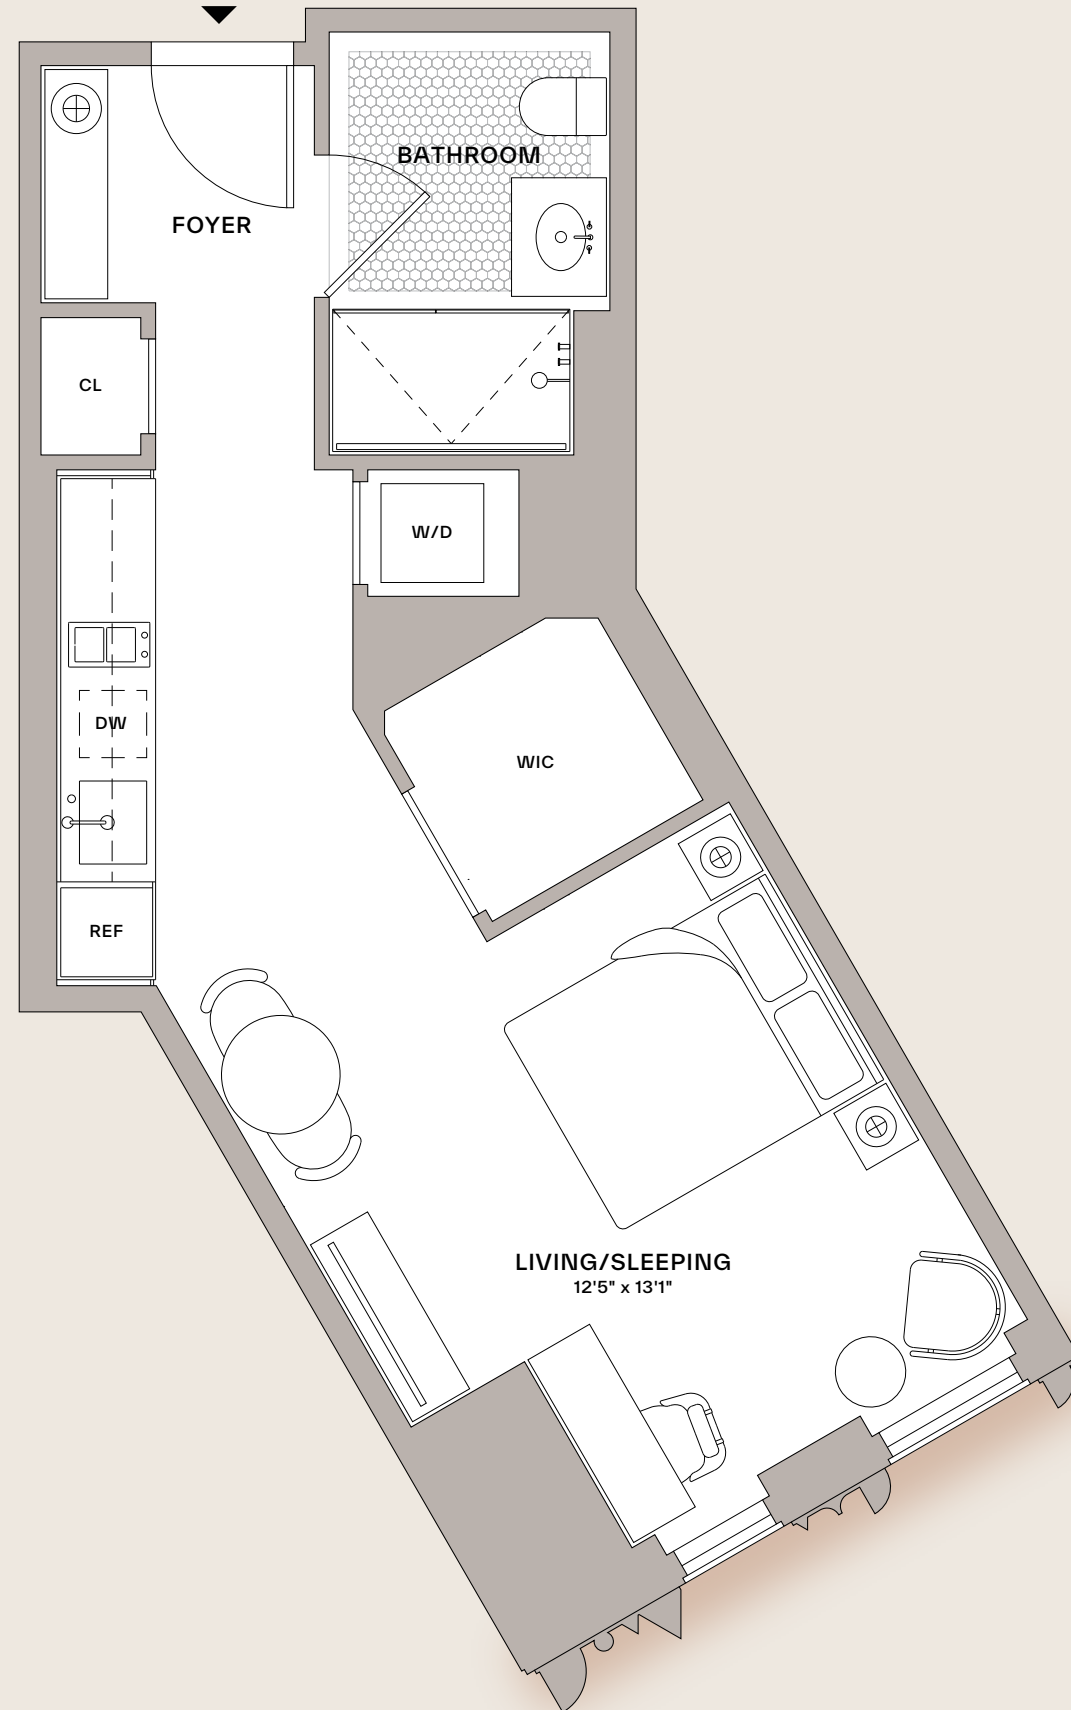

11-14K

RENTAL RESIDENCE

Studio
1 Bathroom

FEATURES

- Ceiling heights up to 10'3"
- Floor-to-ceiling windows
- European White Oak flooring in custom honey stain
- Custom-designed kitchen with Absolute Black granite countertop, fully-integrated suite of Miele appliances with Bosch Dishwasher, and Waterworks fixtures in matte black finish
- Custom-designed bathrooms feature a light mahogany vanity with Absolute Black granite countertop, matte black Waterworks fixtures, and mosaic Absolute Black granite shower flooring.
- Bosch washer and dryer in all residences

THE BROOKLYN TOWER

All dimensions are approximate and subject to construction changes and omissions. Plans and dimensions may also contain minor variations from floor to floor. The artist representation and interior/exterior decorations, finishes, plantings, appliances and furnishings are provided for illustrative purpose only. All residential units are rented unfurnished. ♿ Equal Housing Opportunity. ♿ Handicap Accessible.