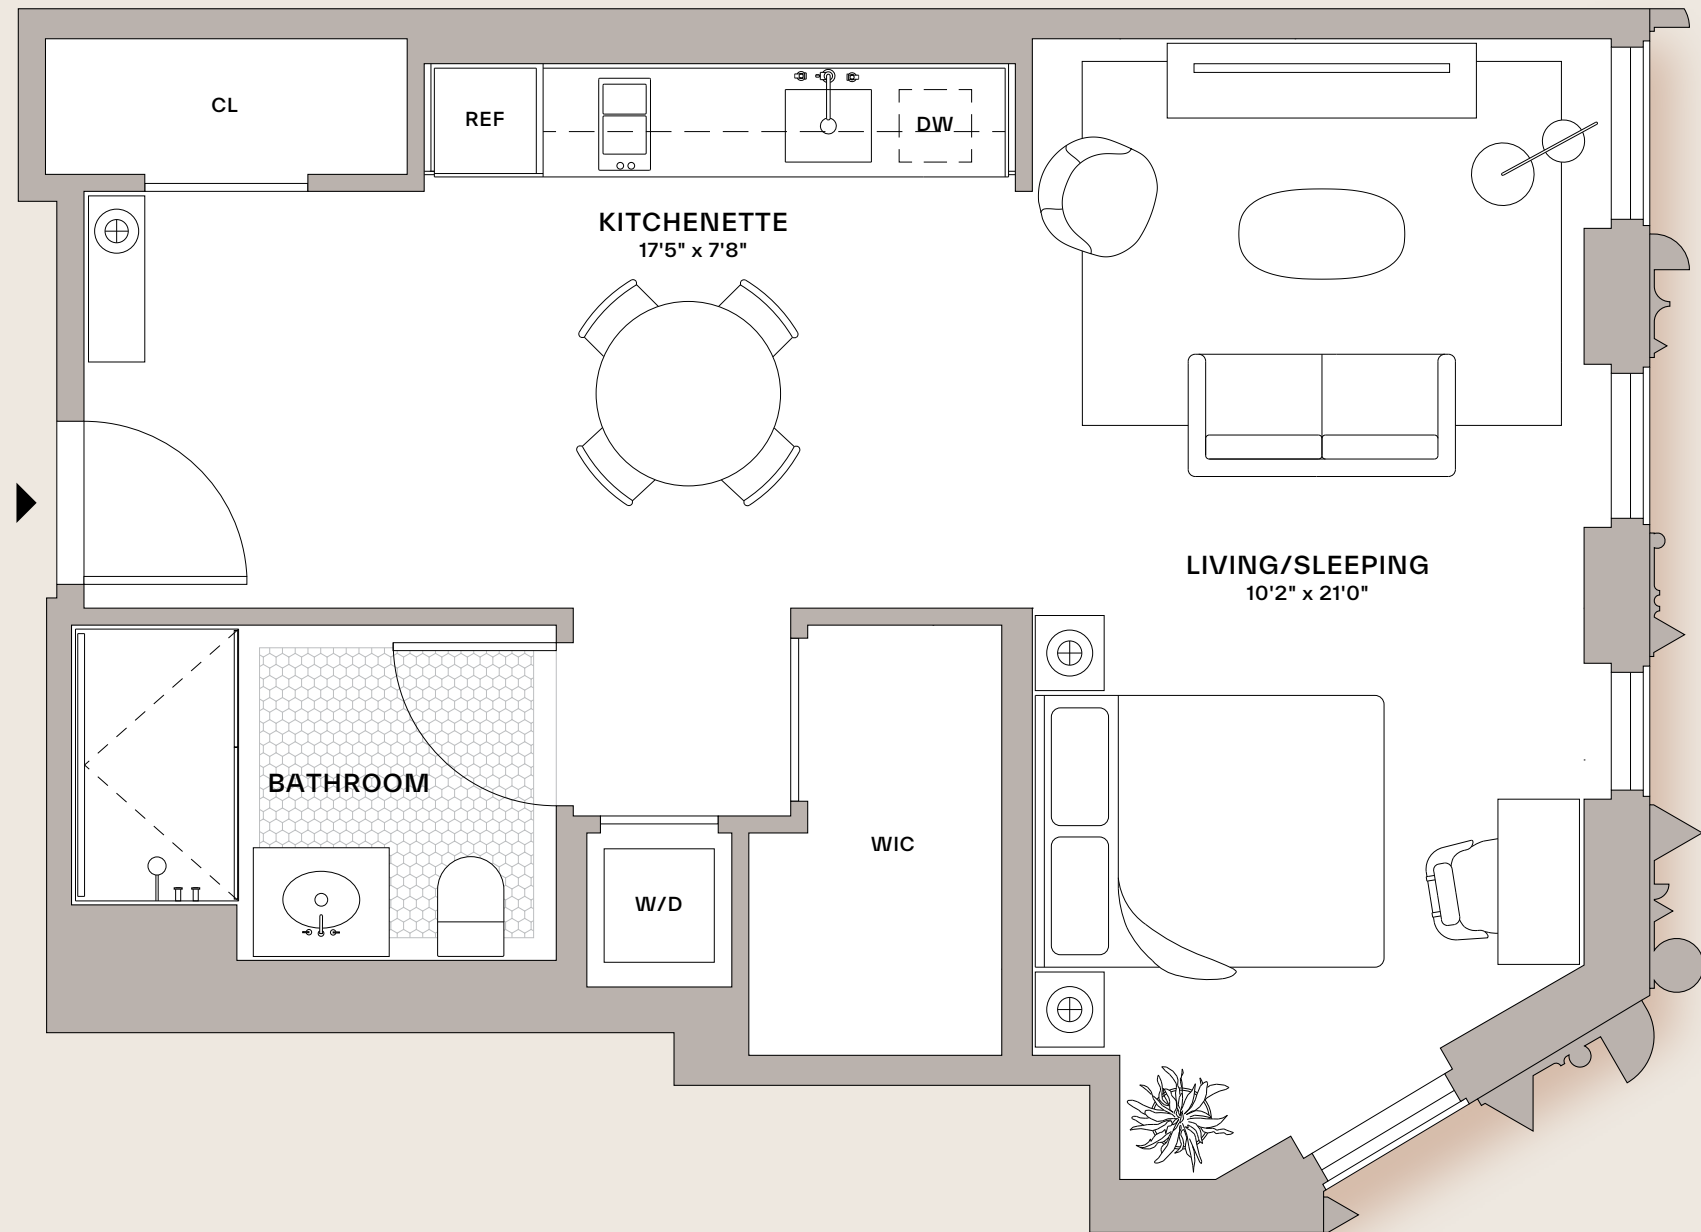

11-14G

RENTAL RESIDENCE

Studio
1 Bathroom

FEATURES

- › Ceiling heights up to 10'3"
- › Floor-to-ceiling windows
- › European White Oak flooring in custom honey stain
- › Custom-designed kitchen with Absolute Black granite countertop, fully-integrated suite of Miele appliances with Bosch Dishwasher, and Waterworks fixtures in matte black finish
- › Custom-designed bathrooms feature a light mahogany vanity with Absolute Black granite countertop, matte black Waterworks fixtures, and mosaic Absolute Black granite shower flooring.
- › Bosch washer and dryer in all residences

THE BROOKLYN TOWER

All dimensions are approximate and subject to construction changes and omissions. Plans and dimensions may also contain minor variations from floor to floor. The artist representation and interior/exterior decorations, finishes, plantings, appliances and furnishings are provided for illustrative purpose only. All residential units are rented unfurnished.  Equal Housing Opportunity.  Handicap Accessible.