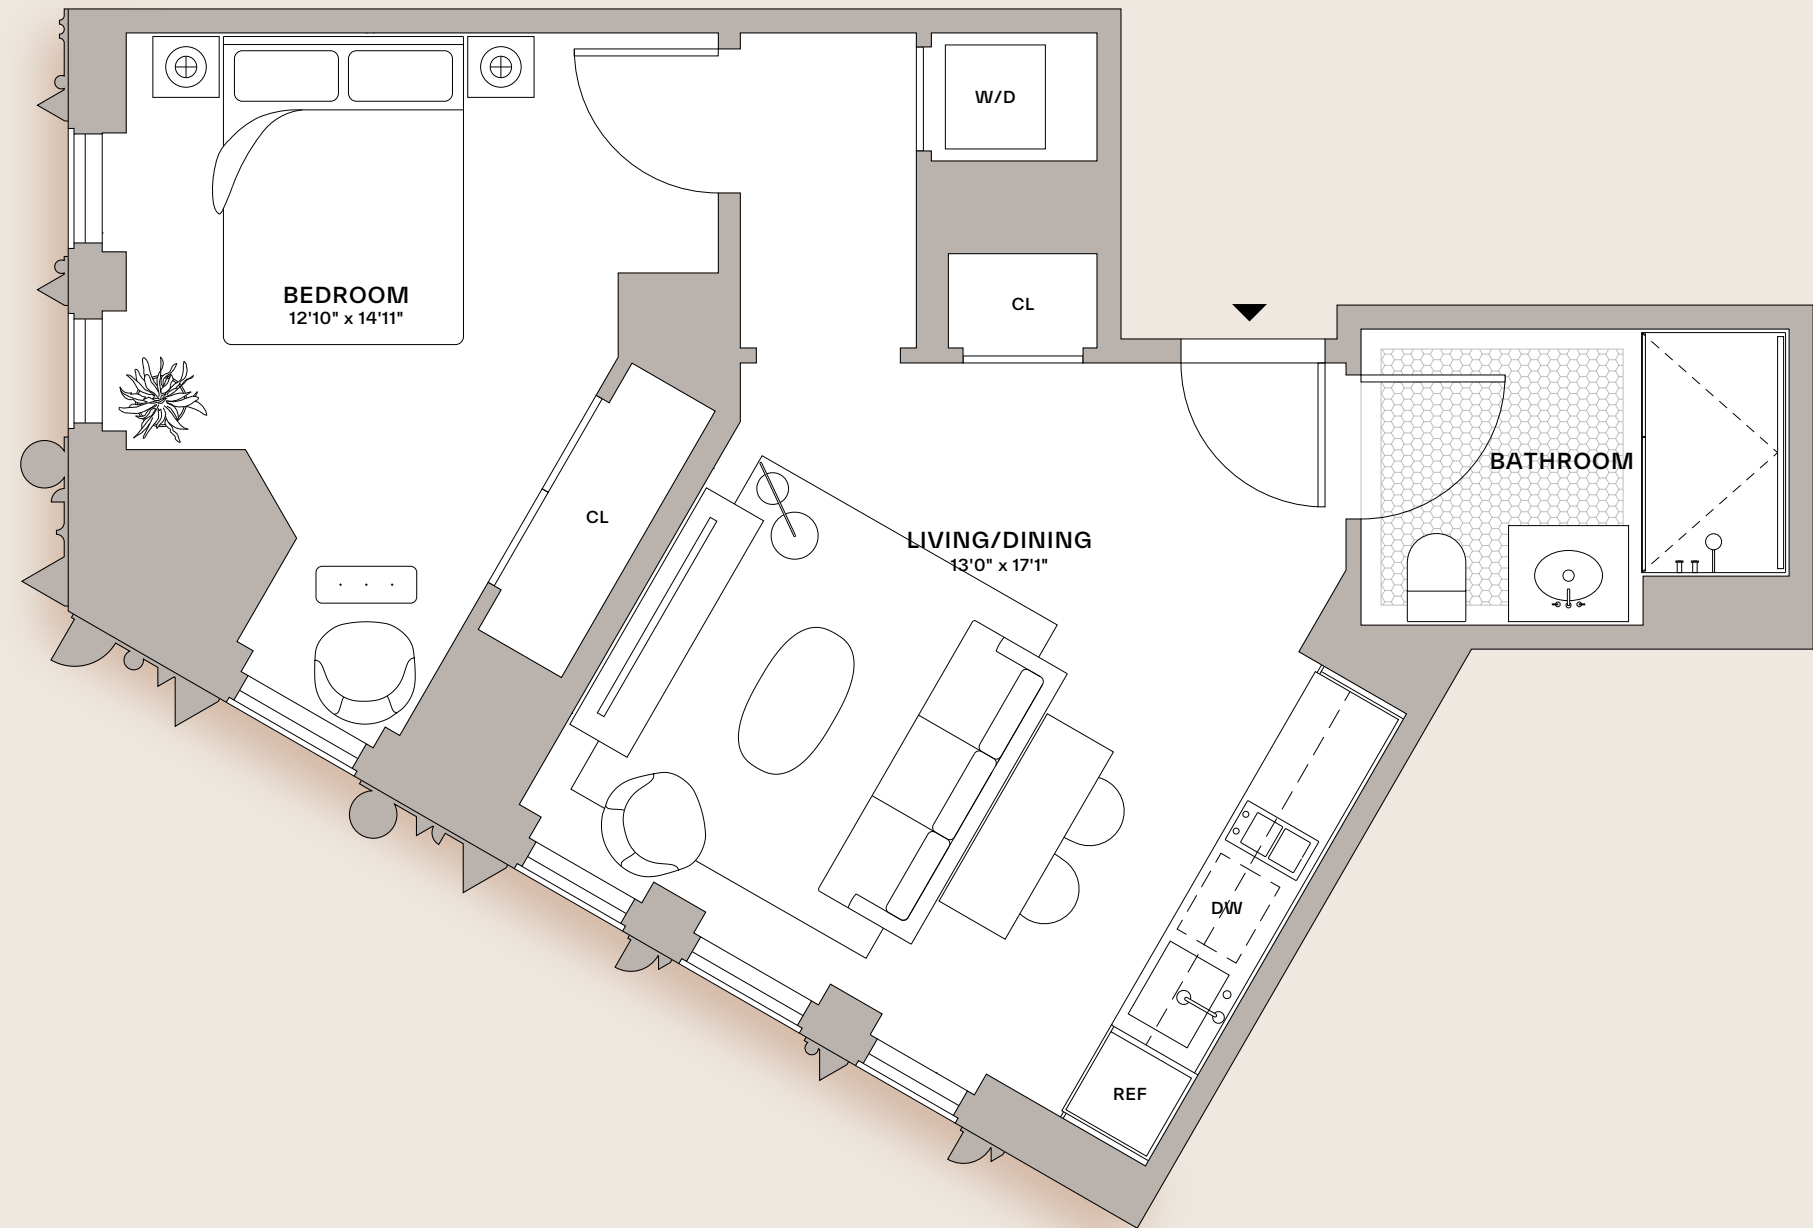

39-501

RENTAL RESIDENCE

1 Bedroom
1 Bathroom

FEATURES

- Ceiling heights up to 10'3"
- Floor-to-ceiling windows
- European White Oak flooring in custom honey stain
- Custom-designed kitchen with Absolute Black granite countertop, fully-integrated suite of Miele appliances with Bosch Dishwasher, and Waterworks fixtures in matte black finish
- Custom-designed bathrooms feature a light mahogany vanity with Absolute Black granite countertop, matte black Waterworks fixtures, and mosaic Absolute Black granite shower flooring.
- Bosch washer and dryer in all residences

THE BROOKLYN TOWER

All dimensions are approximate and subject to construction changes and omissions. Plans and dimensions may also contain minor variations from floor to floor. The artist representation and interior/exterior decorations, finishes, plantings, appliances and furnishings are provided for illustrative purpose only. All residential units are rented unfurnished.  Equal Housing Opportunity.  Handicap Accessible.