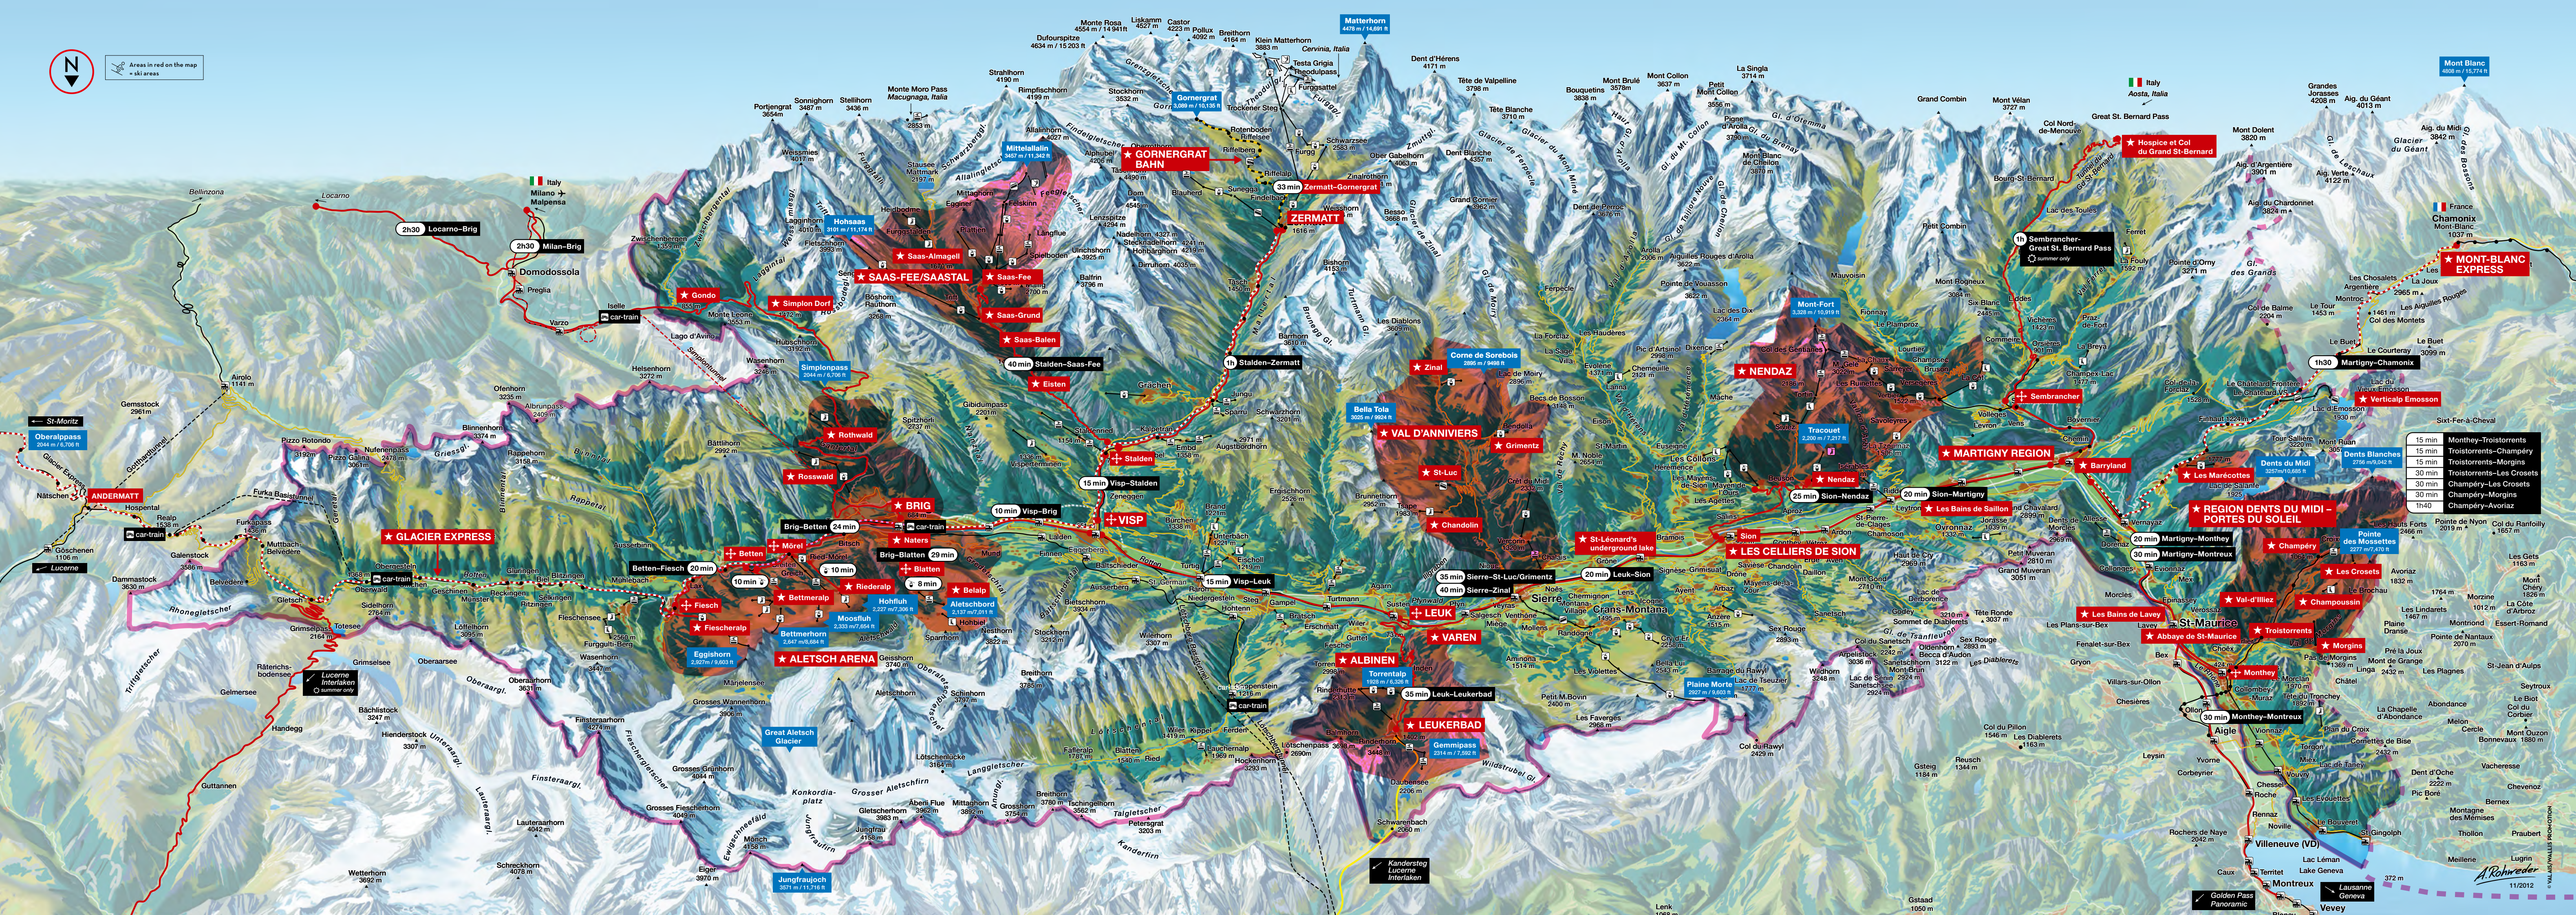

Areas in red on the map = ski areas

15 min	Monthey-Troistorrents
15 min	Troistorrents-Champéry
15 min	Troistorrents-Morgins
30 min	Troistorrents-Les Crosets
30 min	Champéry-Les Crosets
30 min	Champéry-Morgins
1h40	Champéry-Avoriaz