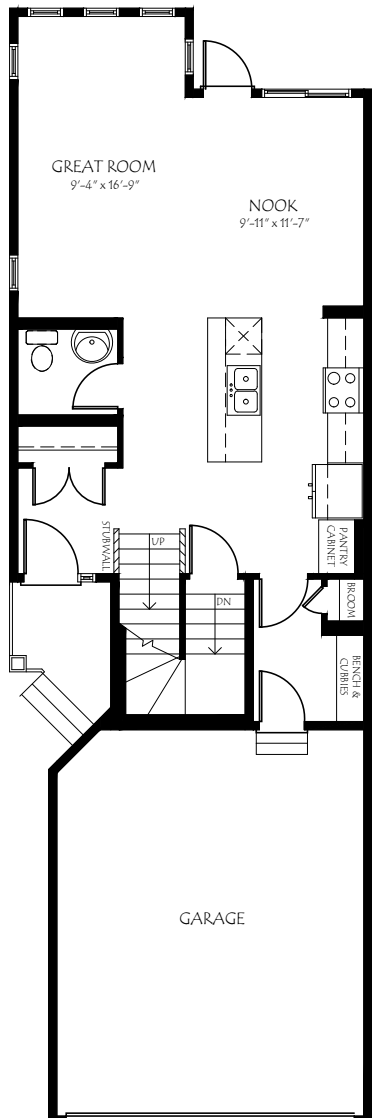

THE Latvian

SQUARE FEET 1599
BEDROOMS 3
BATHROOMS 2.5
STYLE 2-storey, Front attached garage
HOME WIDTH 20'
GARAGE Double 18'2" x 21'11"
SPECIFICATION Inspire Series

MAIN FLOOR 711 SF

UPPER FLOOR 888 SF

yourpacesetter.com

Square footage includes stairwells. This plan is published by Pacesetter Homes Ltd. Dimensions shown are approximate and subject to change without notice. All rights reserved. Reproduction, in whole or in part, without permission of Pacesetter Homes Ltd. is prohibited. Brochure cannot be used for construction.