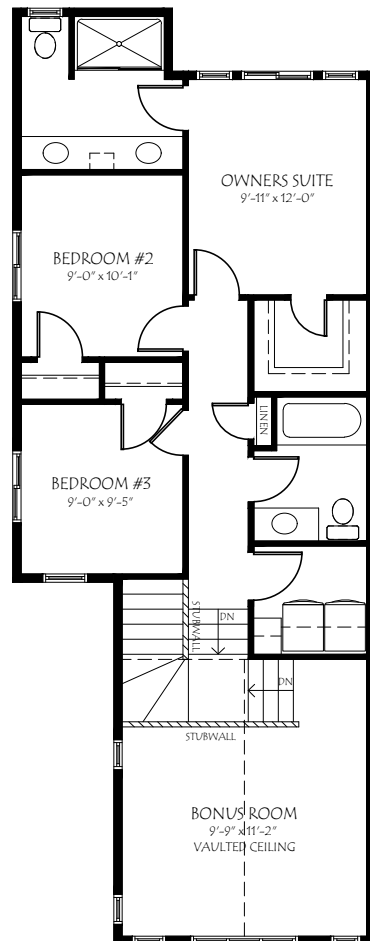

THE Latvian

SQUARE FEET 1599
BEDROOMS 3
BATHROOMS 2.5
STYLE 2-storey, Front attached garage
HOME WIDTH 20'
GARAGE Double 18'2" x 21'11"
SPECIFICATION Inspire Series

MAIN FLOOR 711 SF

UPPER FLOOR 888 SF

yourpacesetter.com

Square footage includes stairwells. This plan is published by Pacesetter Homes Ltd. Dimensions shown are approximate and subject to change without notice. All rights reserved. Reproduction, in whole or in part, without permission of Pacesetter Homes Ltd. is prohibited. Brochure cannot be used for construction.