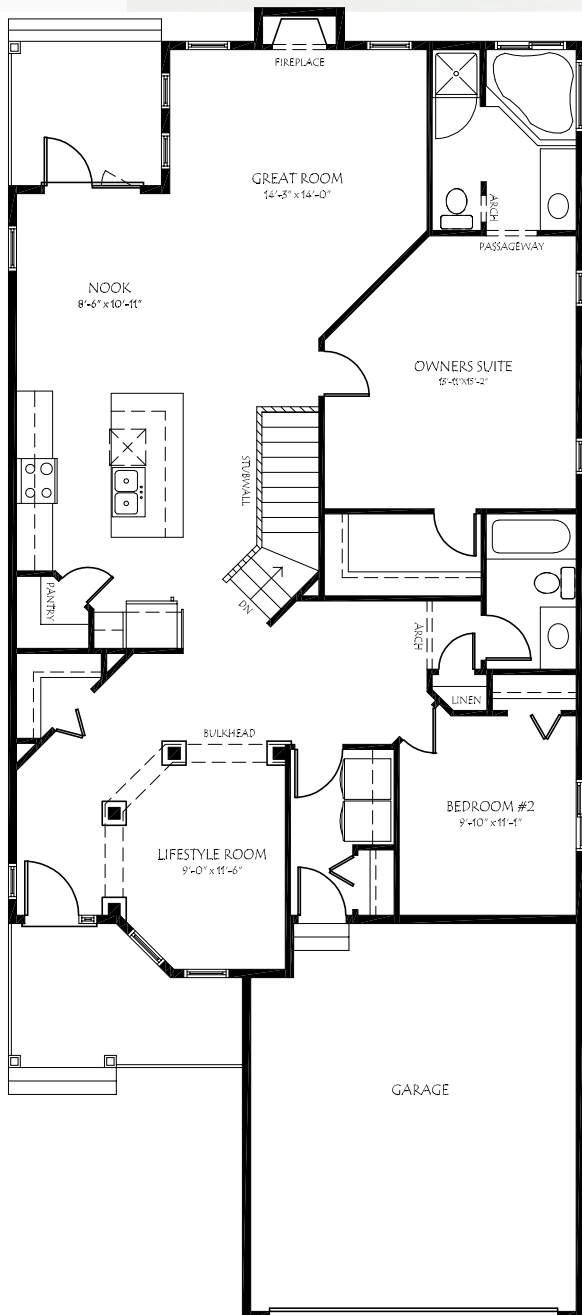

THE Oxford

SQUARE FEET 1525
BEDROOMS 2
BATHROOMS 2
STYLE Bungalow, Front attached garage
HOME WIDTH 32'
GARAGE Double 19' x 22'
SPECIFICATION Inspire Series

MAIN FLOOR 1524 SF

yourpacesetter.com

Square footage includes stairwells. This plan is published by Pacesetter Homes Ltd. Dimensions shown are approximate and subject to change without notice. All rights reserved. Reproduction, in whole or in part, without permission of Pacesetter Homes Ltd. is prohibited. Brochure cannot be used for construction.