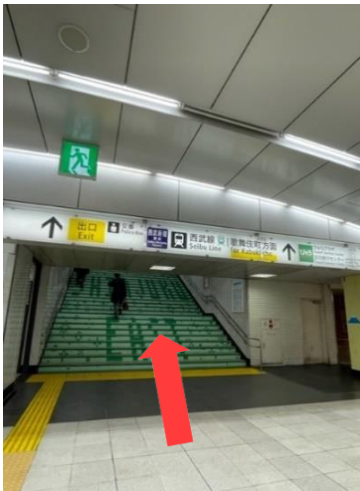

**Test Venue : IDP IELTS Tokyo Test Centre (JP035)**

- Address : 6F ELTZ 6, 6-29-6 Shinjuku, Shinjuku-ku, Tokyo, 160-0022
- Tel : 03-6233-9041

\*In case of suspension/delay of public transport on the testday (including unexpected natural disasters), please contact us immediately.

(Test Centre)

**Direction from JR Shinjuku Station (15-minutes walk)**

① After you exit from the JR East gate, take the stairs on the right for Kabukicho.

② From East square, follow the road to the right.