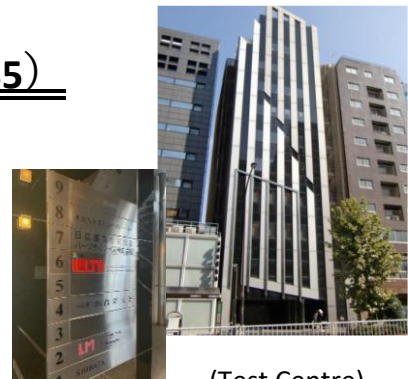

**Test Venue : IDP IELTS Tokyo Test Centre (JP035)**

- Address : 6F ELTZ 6, 6-29-6 Shinjuku, Shinjuku-ku, Tokyo, 160-0022
- Tel : 03-6233-9041

\*In case of suspension/delay of public transport on the testday (including unexpected natural disasters), please contact us immediately.

(Test Centre)

**Direction from JR Shinjuku Station (15-minutes walk)**

① After you exit from the JR East gate, take the stairs on the right for Kabukicho.

② From East square, follow the road to the right.

⑥ Keep going straight for 2 mins. The test centre is on the 6th floor of the "ELTZ 6 Building" next to FamilyMart.