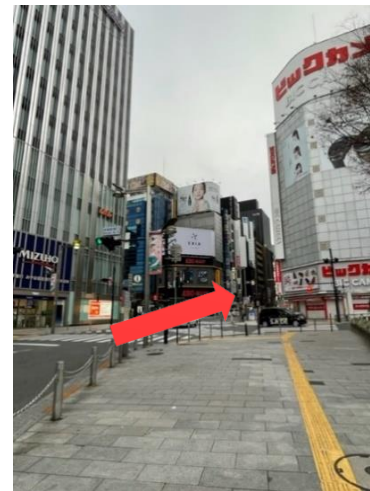

**Test Venue : IDP IELTS Tokyo Test Centre (JP035)**

- Address : 6F ELTZ 6, 6-29-6 Shinjuku, Shinjuku-ku, Tokyo, 160-0022
- Tel : 03-6233-9041

\*In case of suspension/delay of public transport on the testday (including unexpected natural disasters), please contact us immediately.

(Test Centre)

**Direction from JR Shinjuku Station (15-minutes walk)**

① After you exit from the JR East gate, take the stairs on the right for Kabukicho.

② From East square, follow the road to the right.

③ Go straight on Shinjuku St. between BIG CAMERA and Mizuho bank until you see ISETAN on your left.

④ Turn left at ISETAN, and keep going straight for 5 mins.

⑤ when you see NISSHIN Foods on your right, cross the street and turn left.