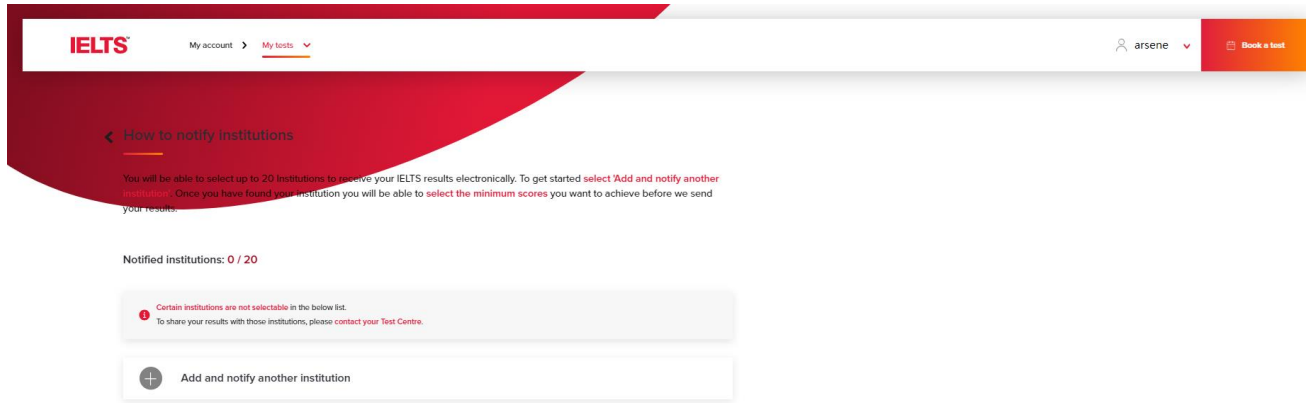

- Requesting an E-TRF reissue is limited to a maximum of 20. So please choose your organizations carefully.
  전자성적표는 최대 20 개까지 제한되오니 신중히 선택 바랍니다.
- “To share your results with this institution please contact your Test Centre”라고 표시되어 있는 기관들은 직접 성적표를 다운로드 하여 제출하시기 바랍니다. 기관에서 시험센터를 통해 발송을 원하는 경우는 ielts.korea@idp.com으로 메일 주시기 바랍니다.

- ‘Delivery Pending’ means your application of reissue was successful. You are supposed to notify your organizations yourself after you request an E-TRF reissue. ‘Delivery Pending’ keeps remaining after that.
  신청 후 ‘Delivery Pending’ 이라고 뜨는 문구는 정상적으로 신청이 되었음을 뜻합니다. 응시자는 기관에 개별적으로 전자성적표를 보냈음을 따로 알려주셔야 합니다. ‘Delivery Pending’ 문구는 계속 남아있습니다.