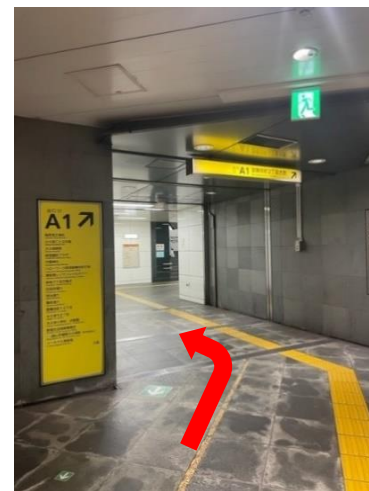

Test Venue : IDP IELTS Tokyo Test Centre (JP035)

- Address : 6F ELTZ 6, 6-29-6 Shinjuku, Shinjuku-ku, Tokyo, 160-0022
- Tel : 03-6233-9041

*In case of suspension/delay of public transport on the testday (including unexpected natural disasters), please contact us immediately.

(Test Centre)

Direction from Subway Higashi-Shinjuku Station (5-minutes walk)

① After exit from the gate, head toward A1 Exit.

② Go straight towards A1 Exit. Mizuho ATM is on the left side

③ Follow the A1 sign and go up the escalator to get outside.

④ When you are outside, turn right and go straight. Go pass the E-Hotel on your right.

⑤ Cross Meiji Street, and turn right at MacDonald's.

⑥ Keep going straight for 2 mins. The test centre is on the 6th floor of the "ELTZ 6 Building" next to FamilyMart.