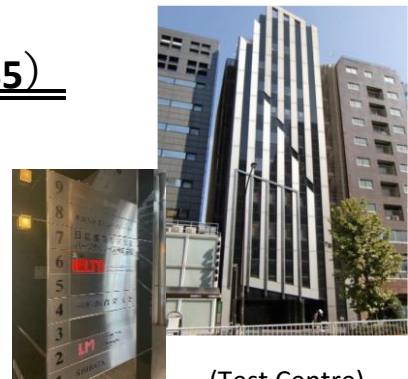

Test Venue : IDP IELTS Tokyo Test Centre (JP035)

- Address : 6F ELTZ 6, 6-29-6 Shinjuku, Shinjuku-ku, Tokyo, 160-0022
- Tel : 03-6233-9041

*In case of suspension/delay of public transport on the testday (including unexpected natural disasters), please contact us immediately.

(Test Centre)

Direction from Subway Higashi-Shinjuku Station (5-minutes walk)

① After exit from the gate, head toward A1 Exit.

② Go straight towards A1 Exit. Mizuho ATM is on the left side

③ Follow the A1 sign and go up the escalator to get outside.

④ When you are outside, turn right and go straight. Go pass the E-Hotel on your right.

⑤ Cross Meiji Street, and turn right at MacDonald's.

⑥ Keep going straight for 2 mins. The test centre is on the 6th floor of the "ELTZ 6 Building" next to FamilyMart.