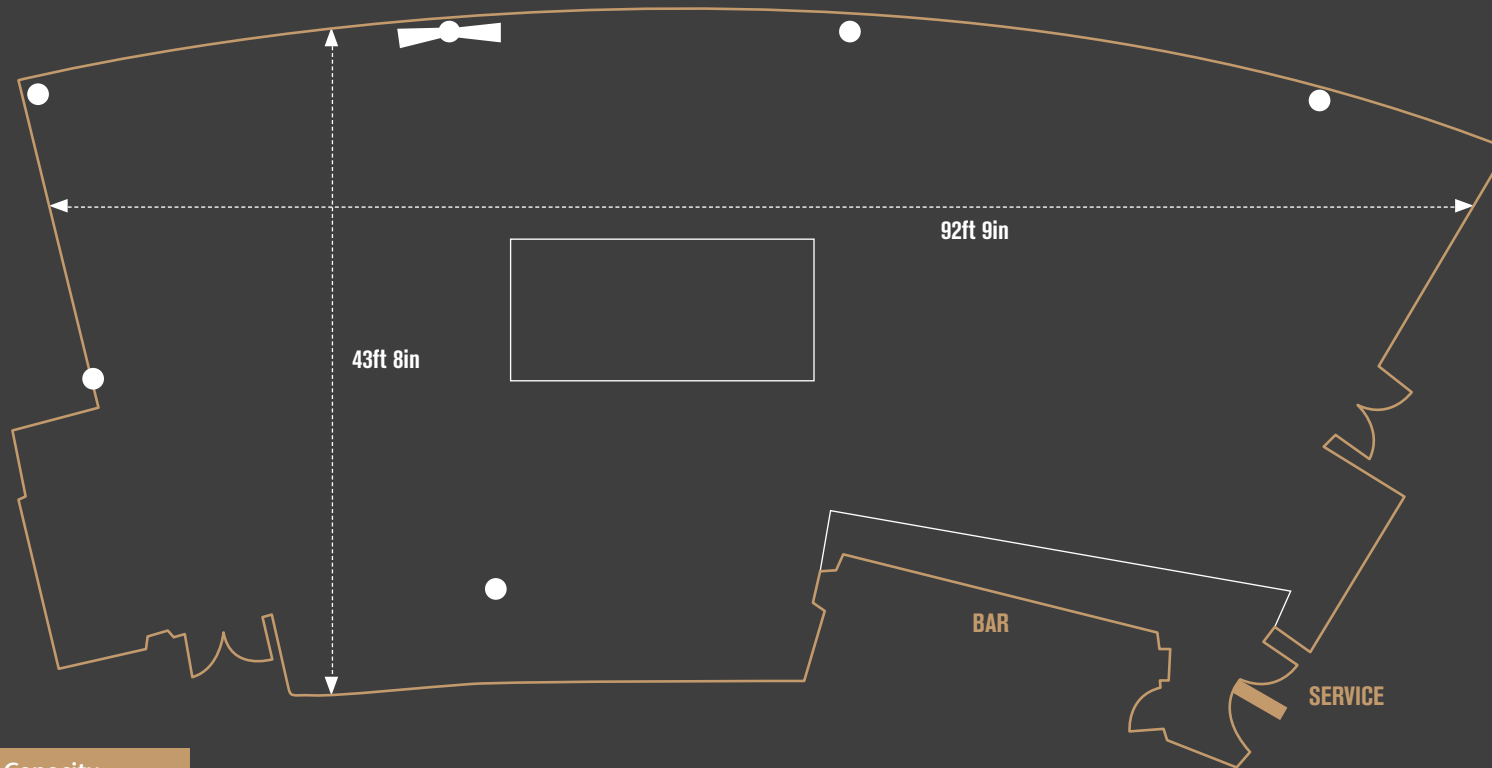

FLOOR PLAN

KNIGHTS LOUNGE

Suite Style	Capacity
Theatre	204
Classroom	-
Cabaret 8s	120
Cabaret 6s	90
Boardroom	-
U-shape	-
Lunch/Dinner	200
Dinner/Dance	180
Reception	250

Situated in the Northeast Quadrant, the Knights Lounge's floor to ceiling windows offer up fantastic views of Salford Quays and Manchester City Centre. Modern, contemporary surroundings make it a great choice for seminars or product launches and blackout blinds also make it ideal for presentations.