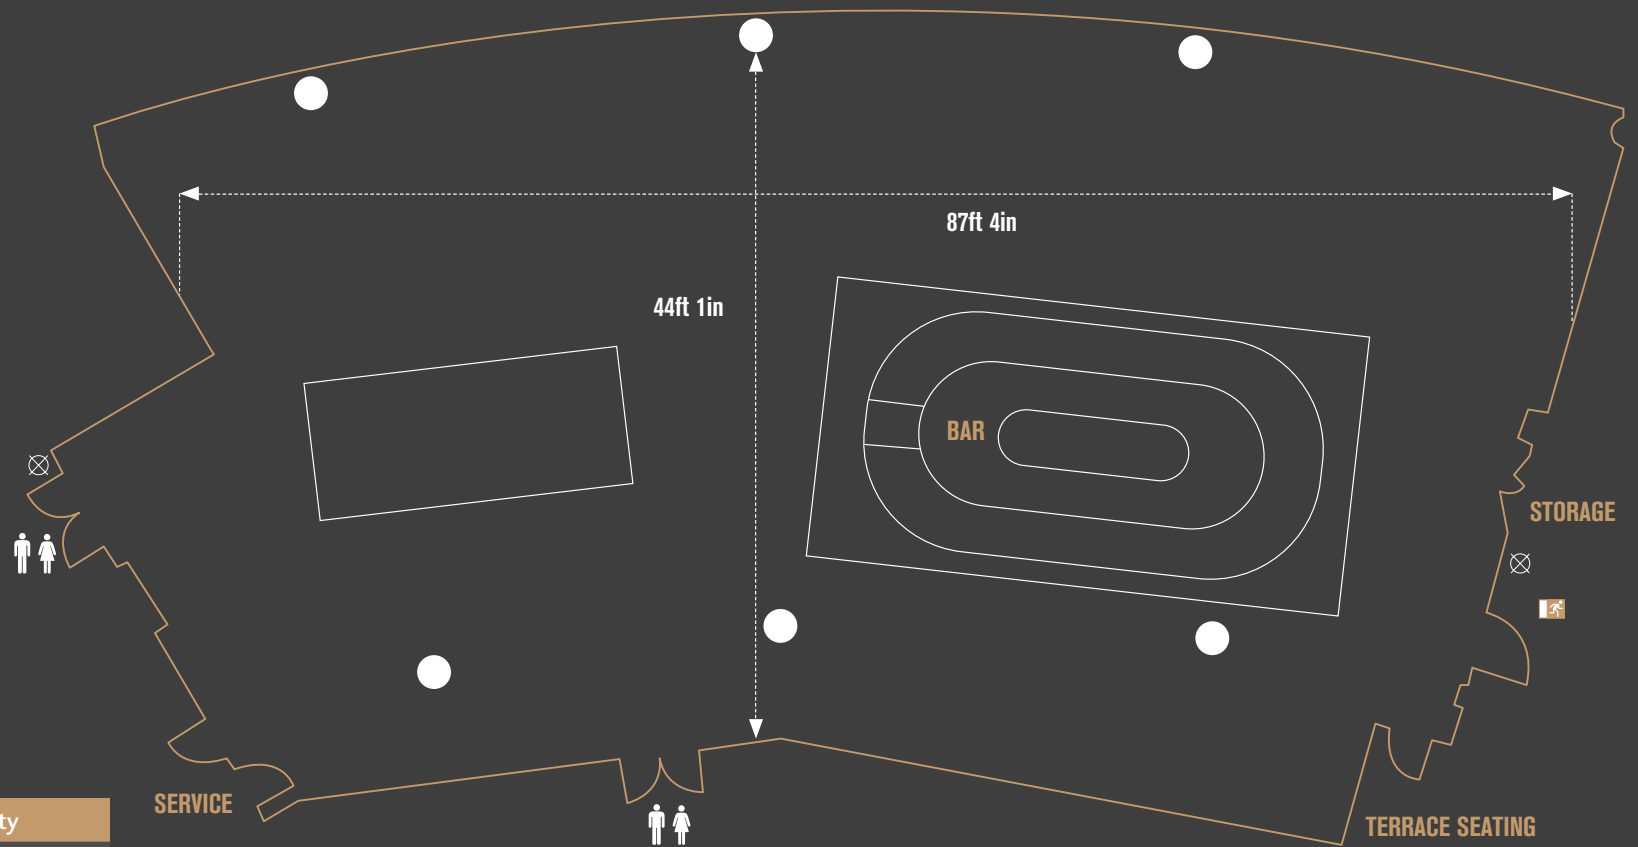

FLOOR PLAN

CAPTAINS LOUNGE

Suite Style	Capacity
Theatre	108
Classroom	40
Cabaret 8s	56
Cabaret 6s	42
Boardroom	26
U-shape	28
Lunch/Dinner	214
Dinner/Dance	-
Reception	200

As one of the finest private spaces in Old Trafford, the Captains' Lounge offers a generous airy setting where you can use your imagination to create an individual and highly personal event for a select group of guests. Floor to ceiling windows, contemporary furniture and wall graphics give it a light, modern feel.