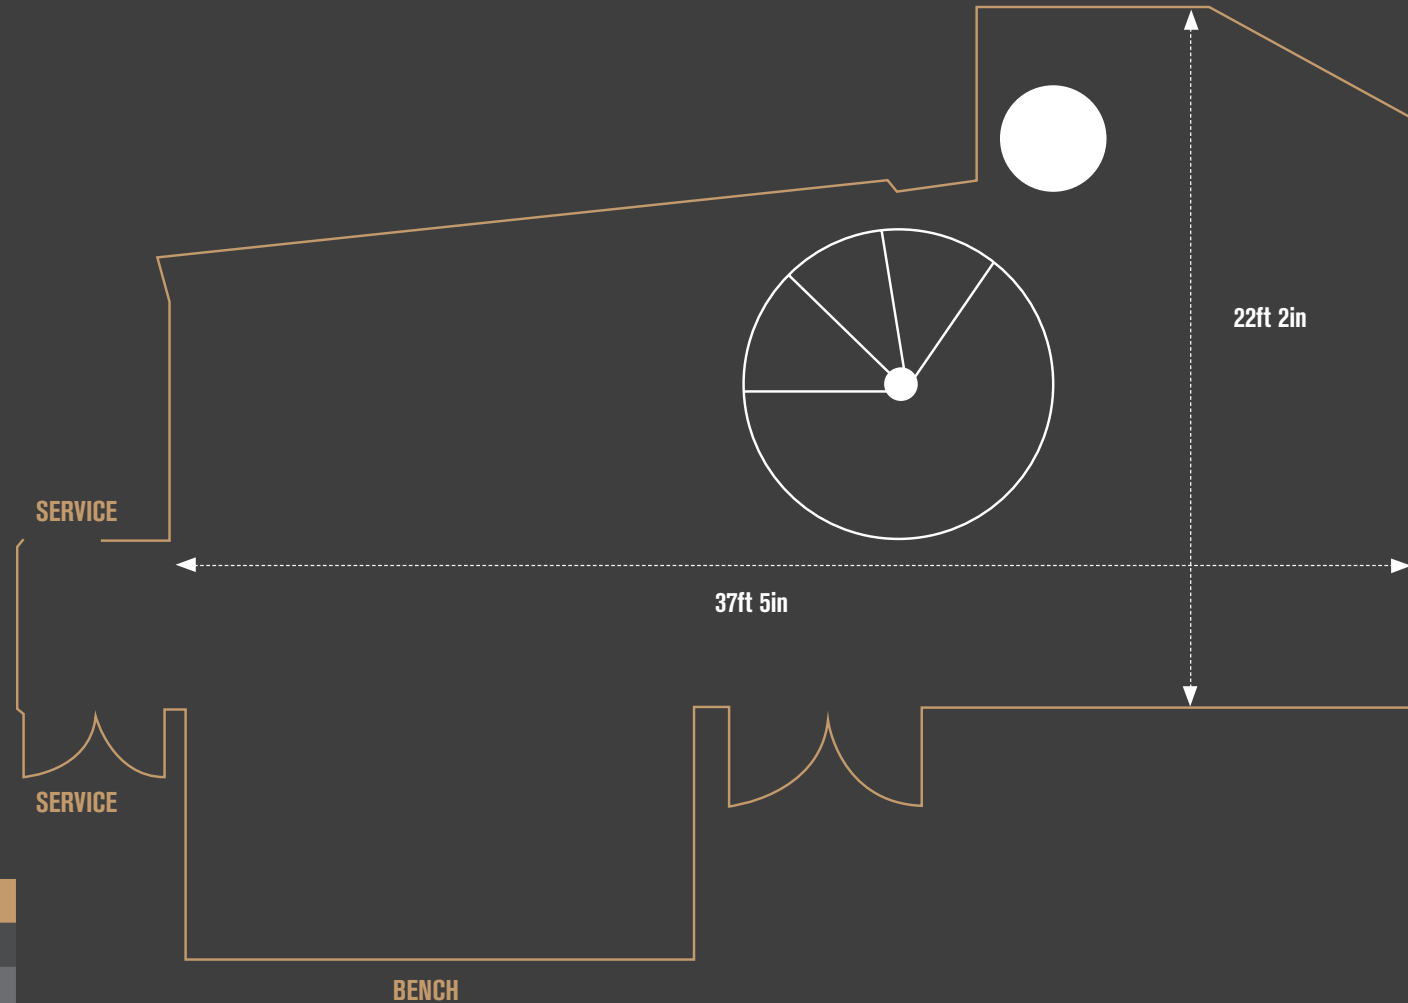

FLOOR PLAN

TREBLE SUITE

Suite Style	Capacity
Theatre	-
Classroom	-
Cabaret 8s	-
Cabaret 6s	-
Boardroom	-
U-shape	-
Lunch/Dinner	44
Dinner/Dance	-
Reception	60

This light, contemporary space pays homage to Manchester United's historic 1999 treble win. It was an achievement fired by an incredible spirit and the passion of that moment colours the atmosphere of this creative room. A split-level room, it's linked by a grand spiral staircase making it useful for events where breakouts or pre-dinner drinks need separate space.