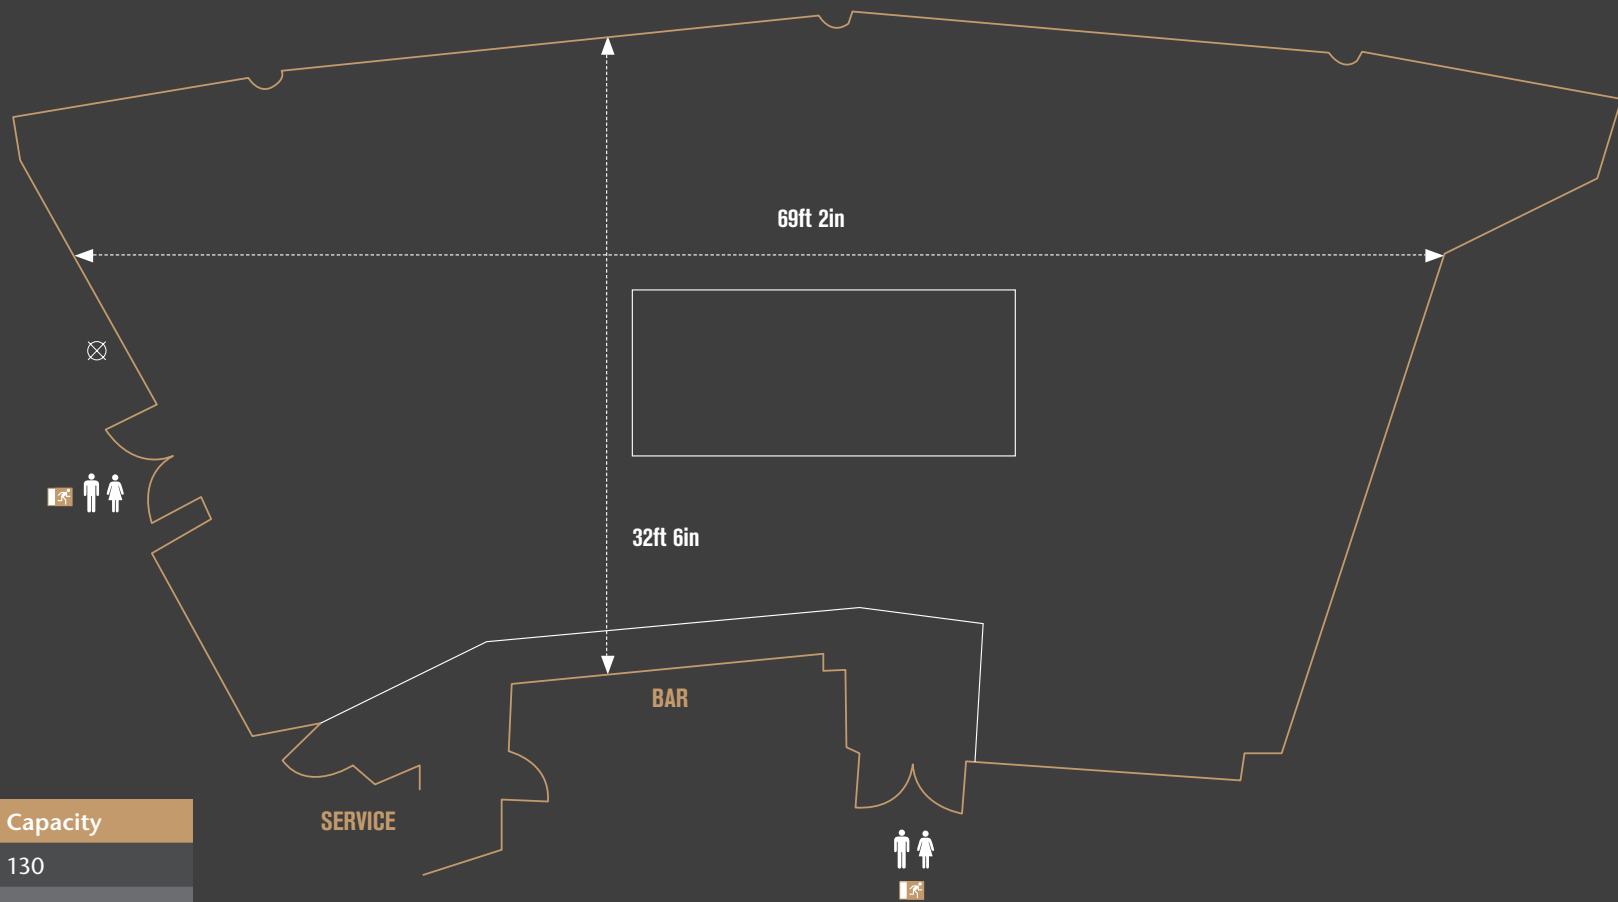

# FLOOR PLAN

## 1999 SUITE

Suite Style	Capacity
Theatre	130
Classroom	-
Cabaret 8s	84
Cabaret 6s	60
Boardroom	-
U-shape	-
Lunch/Dinner	161
Dinner/Dance	96
Reception	250

The 1999 Suite is an extremely functional and practical blank-canvas space and has been utilised by United Events clients in the past for smaller exhibitions, conference and corporate events. Additionally its position on the 3rd floor of the North East Quadrant means it's perfectly located to be a syndicate or breakout room for one of our larger suites situated in that part of Old Trafford.