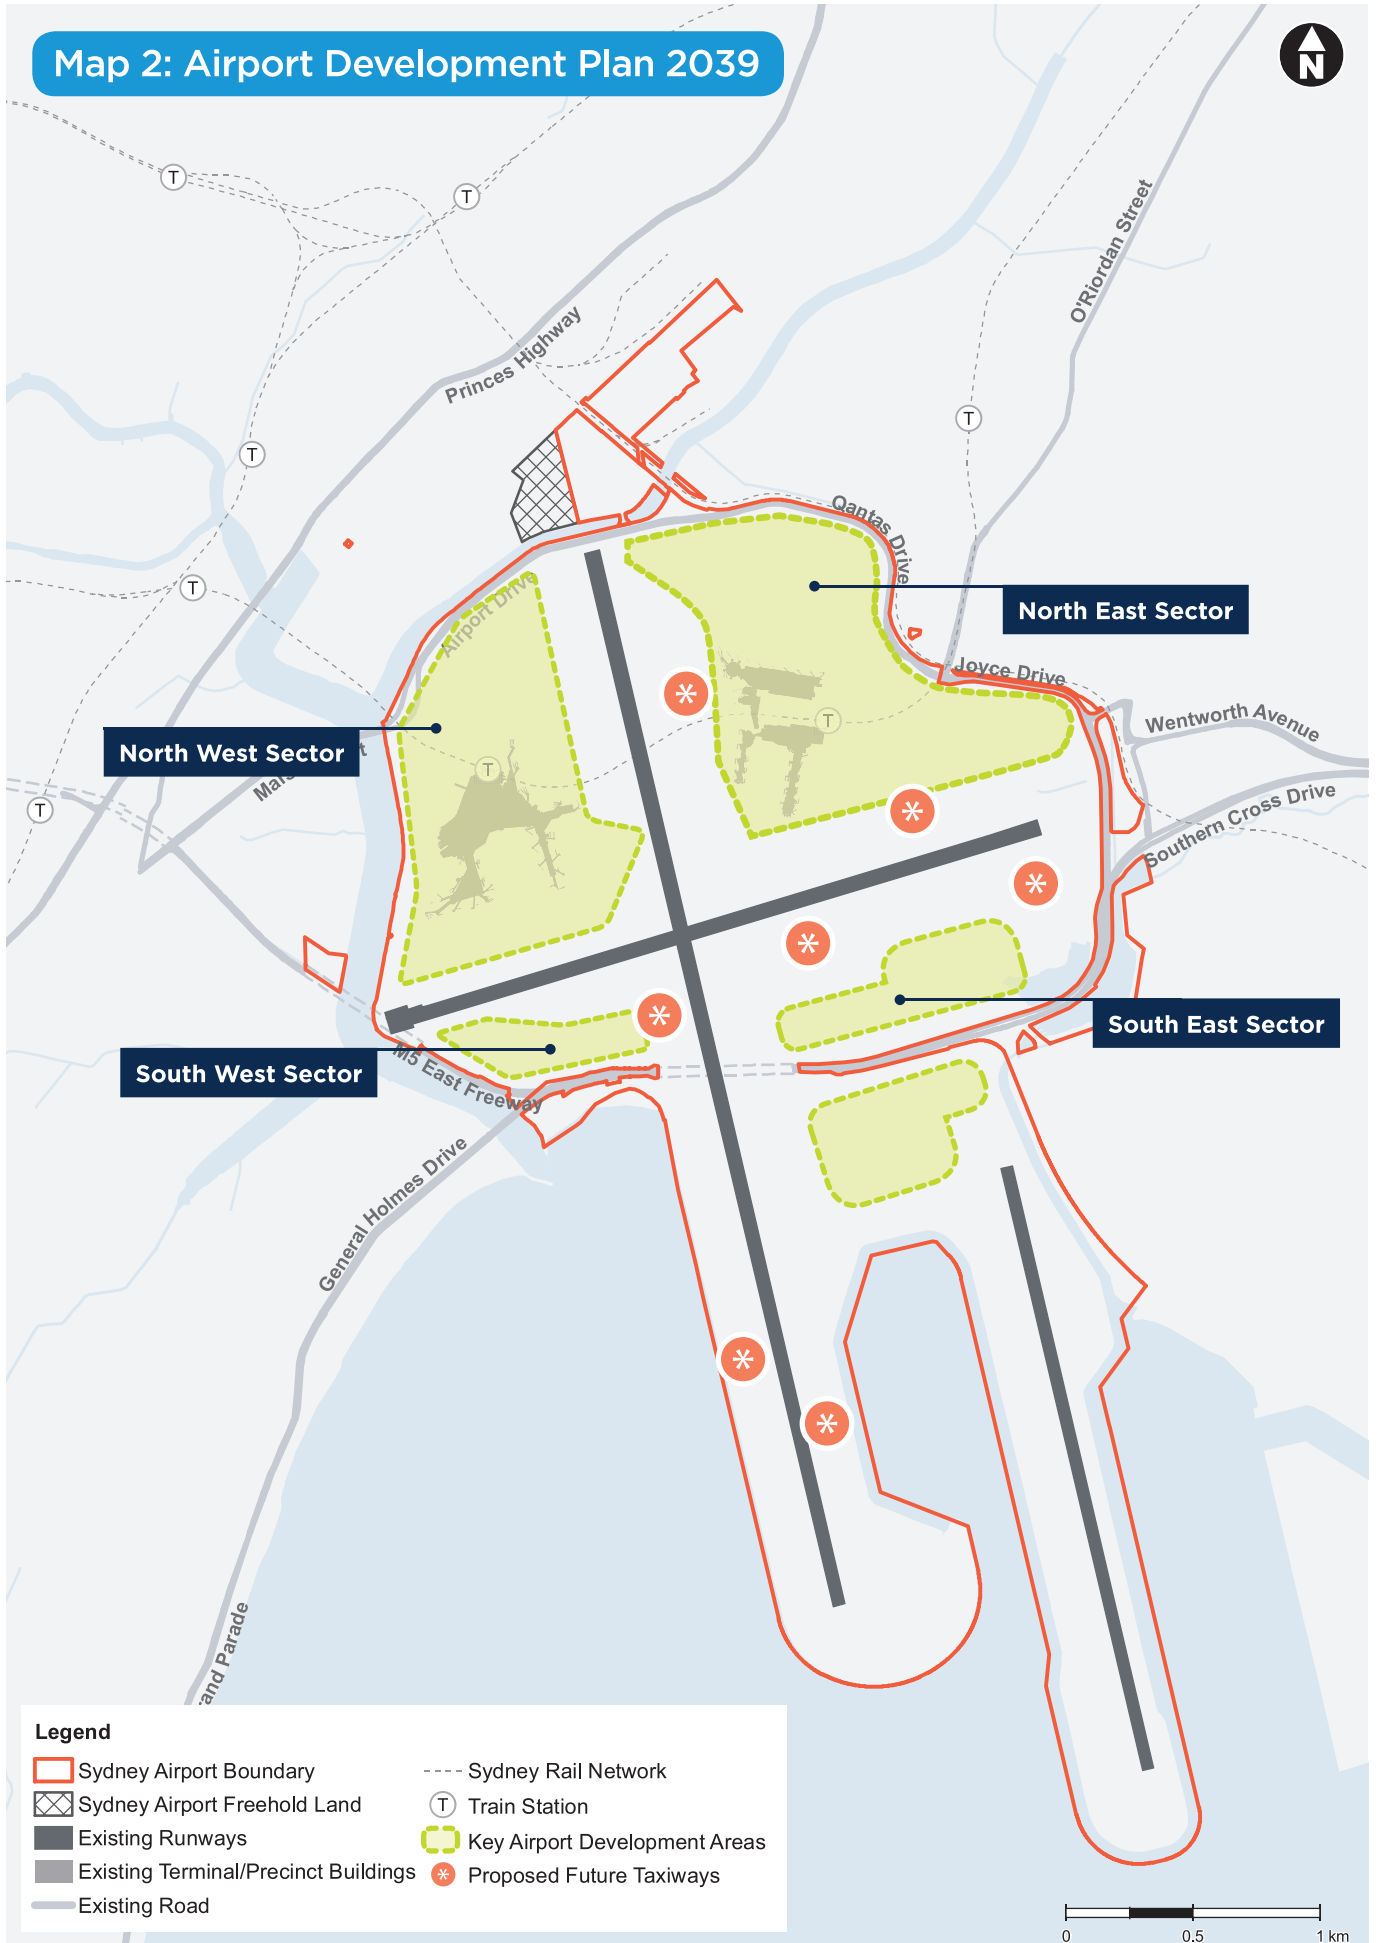

Map 2: Airport Development Plan 2039

Legend

- Sydney Airport Boundary
- Sydney Airport Freehold Land
- Existing Runways
- Existing Terminal/Precinct Buildings
- Existing Road
- Sydney Rail Network
- Train Station
- Key Airport Development Areas
- * Proposed Future Taxiways