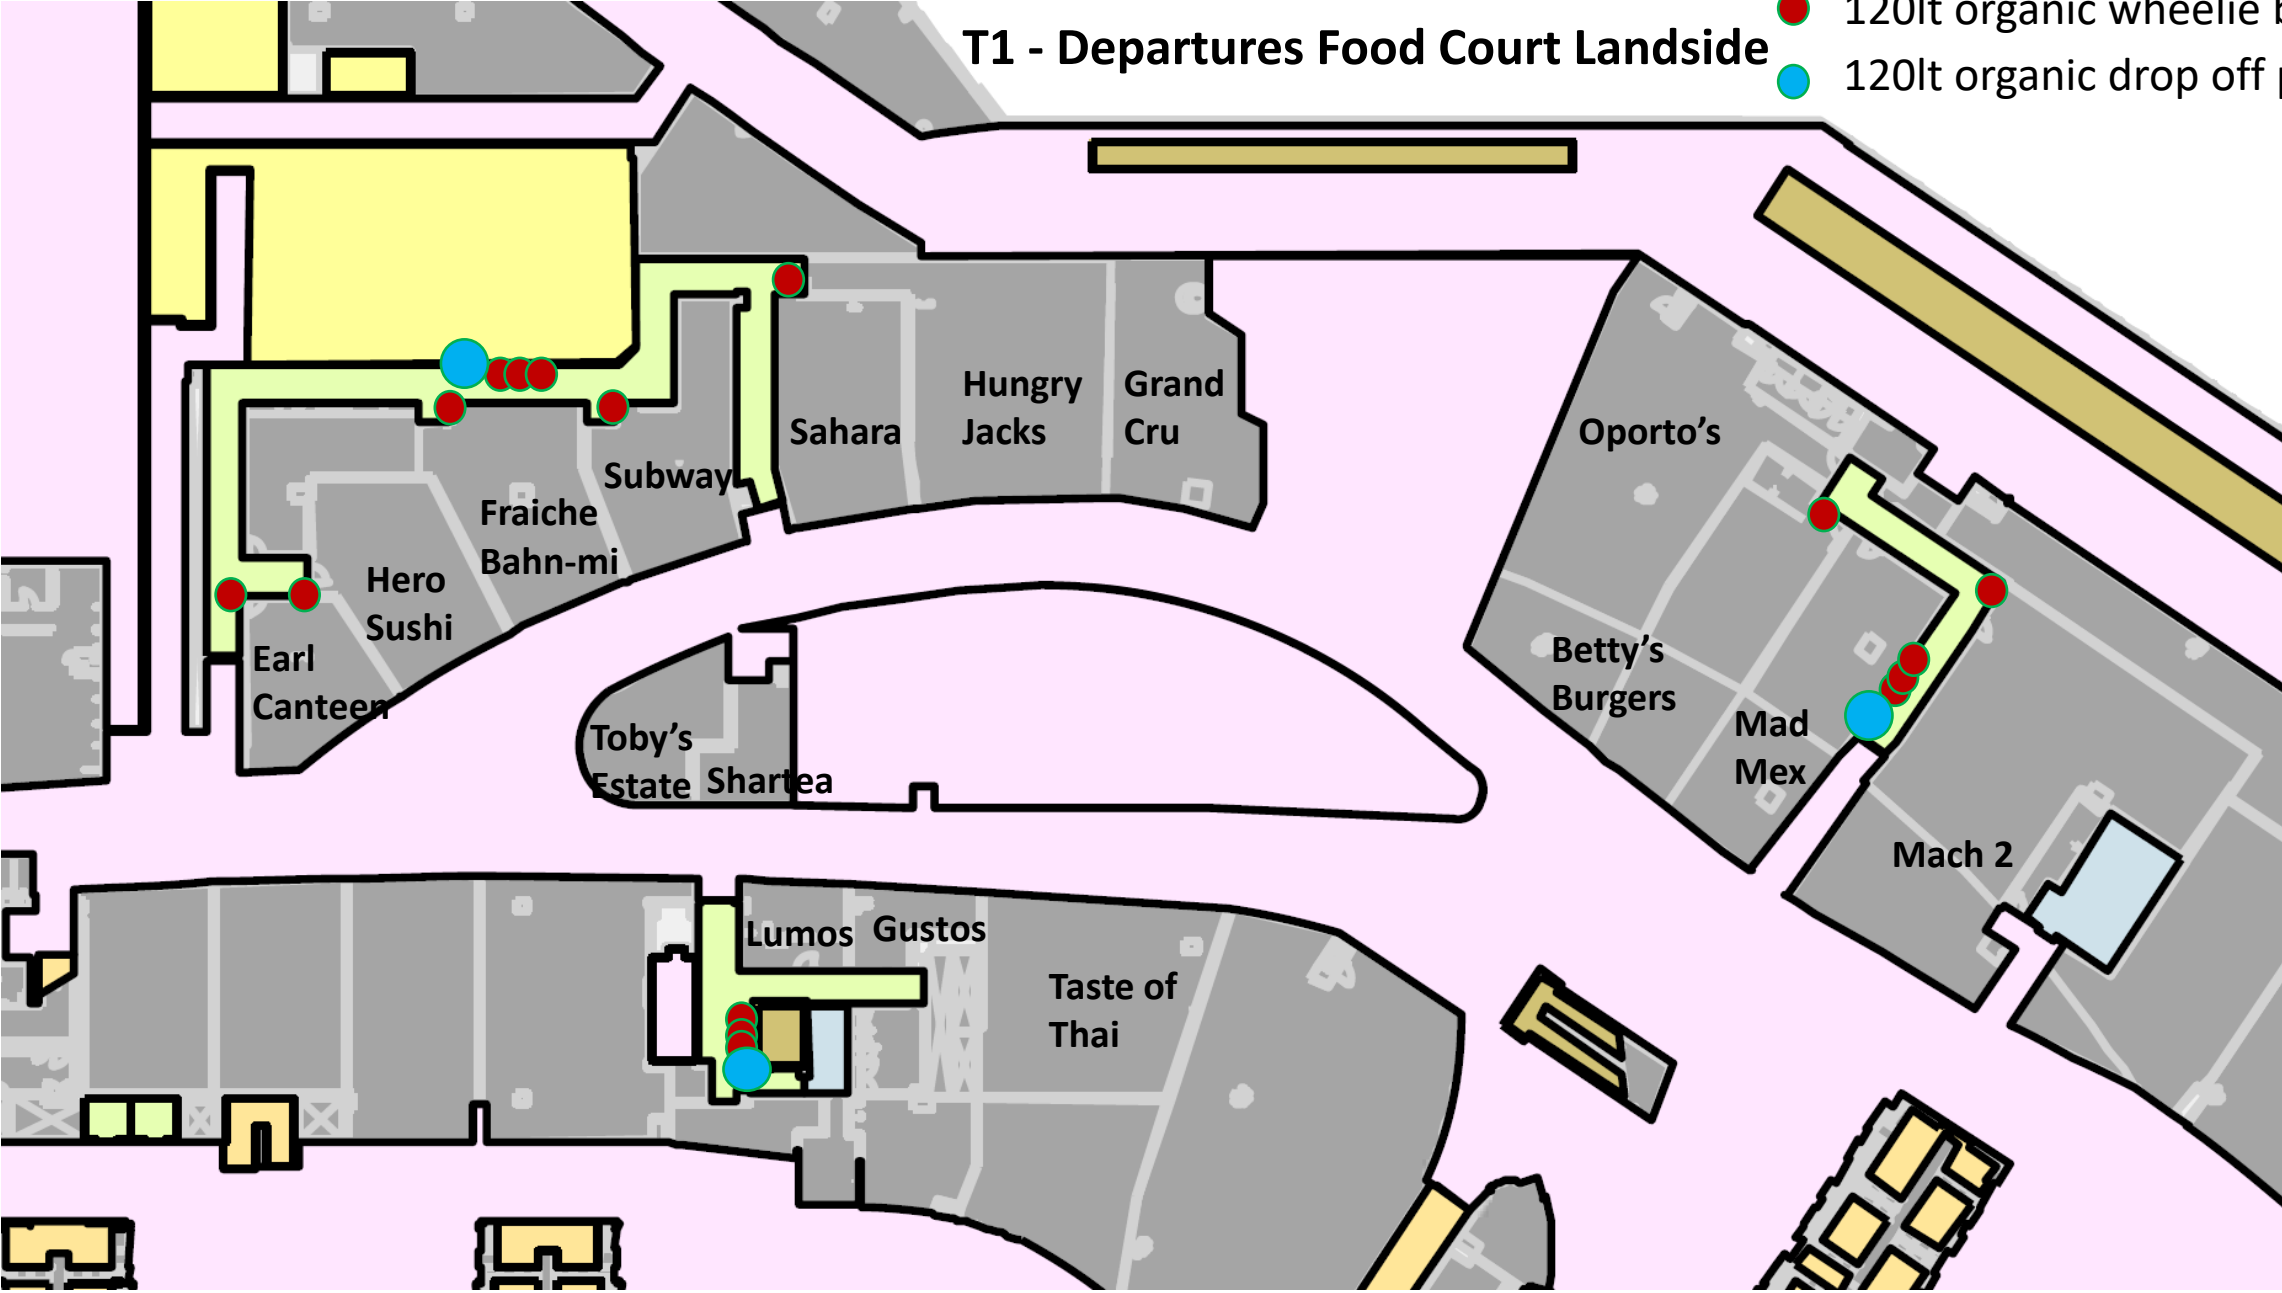

T1 - Departures Food Court Landside

- 120lt organic wheelie bin
- 120lt organic drop off point

T1 - Ground Floor Landside Arrivals

- 120lt organic wheelie bin
- 120lt organic drop off point