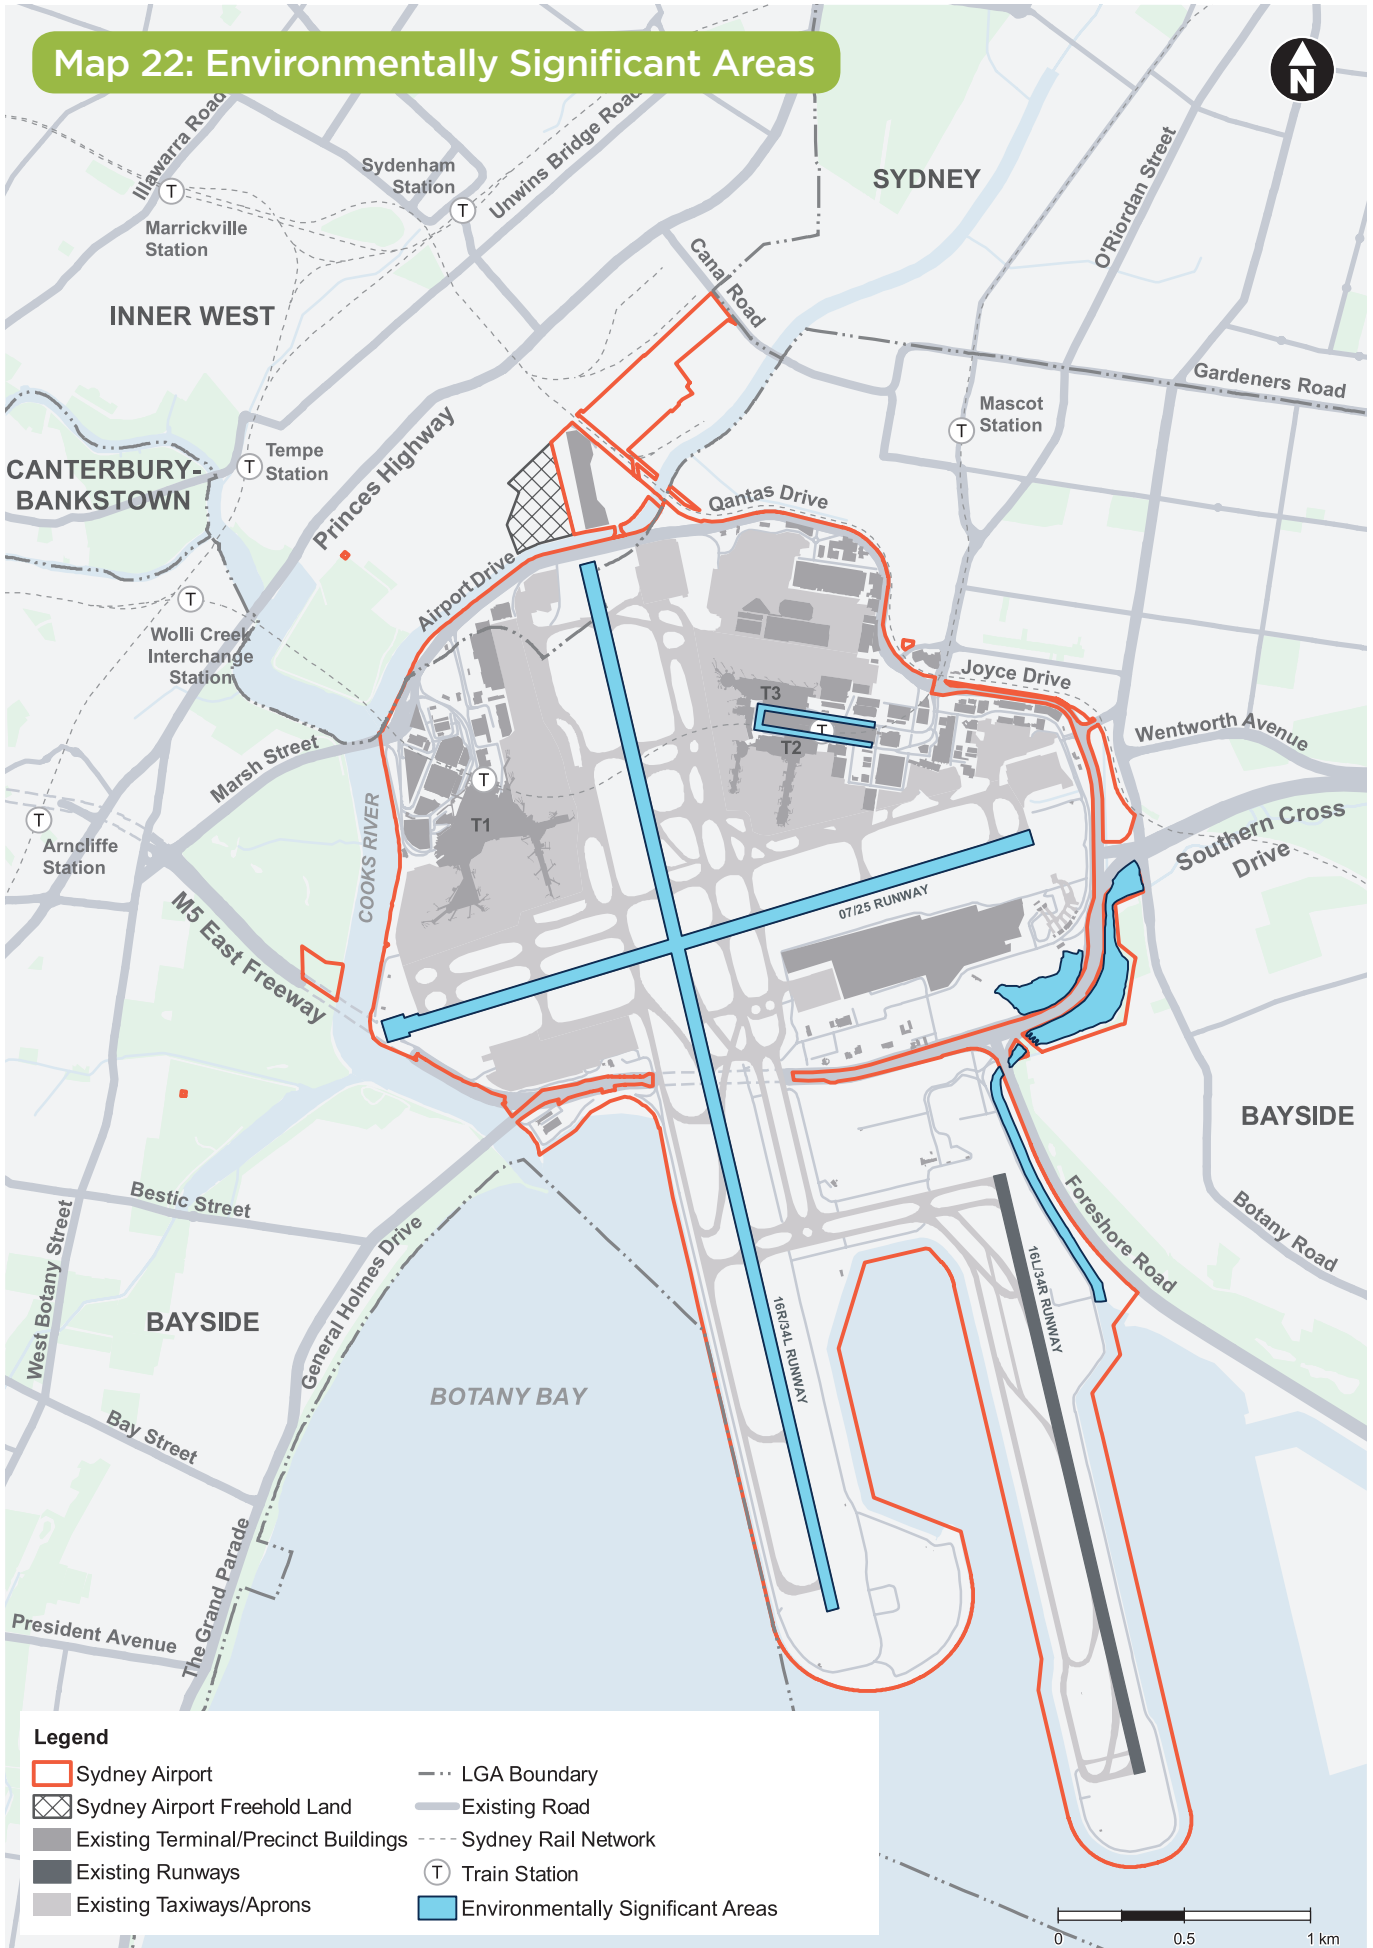

Map 22: Environmentally Significant Areas

Legend

- Sydney Airport
- Sydney Airport Freehold Land
- Existing Terminal/Precinct Buildings
- Existing Runways
- Existing Taxiways/Aprons
- LGA Boundary
- Existing Road
- Sydney Rail Network
- Train Station
- Environmentally Significant Areas