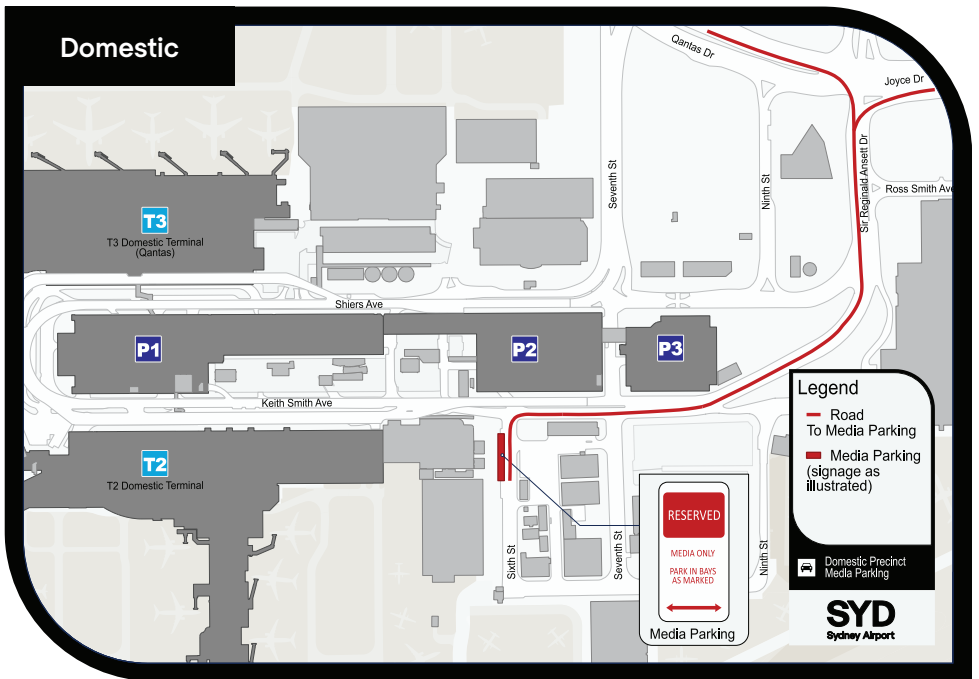

T1 International

Media parking is located on the right-hand side of Departures Road after the elevated ramp, approximately 100 metres prior to the terminal. There are signs to mark the available parking spaces.

T2/T3 Domestic

Media parking is located on Sixth Street which is on the left off Keith Smith Avenue, immediately prior to the T2 Domestic Terminal. There are signs to mark the available parking spaces.

International

Legend

- Road To Media Parking
- - - Upper Road To Media Parking
- Media Parking (signage as illustrated)
- 🚗 International Precinct Media Parking

SYD
Sydney Airport

Domestic

Legend

- Road To Media Parking
- Media Parking (signage as illustrated)
- 🚗 Domestic Precinct Media Parking