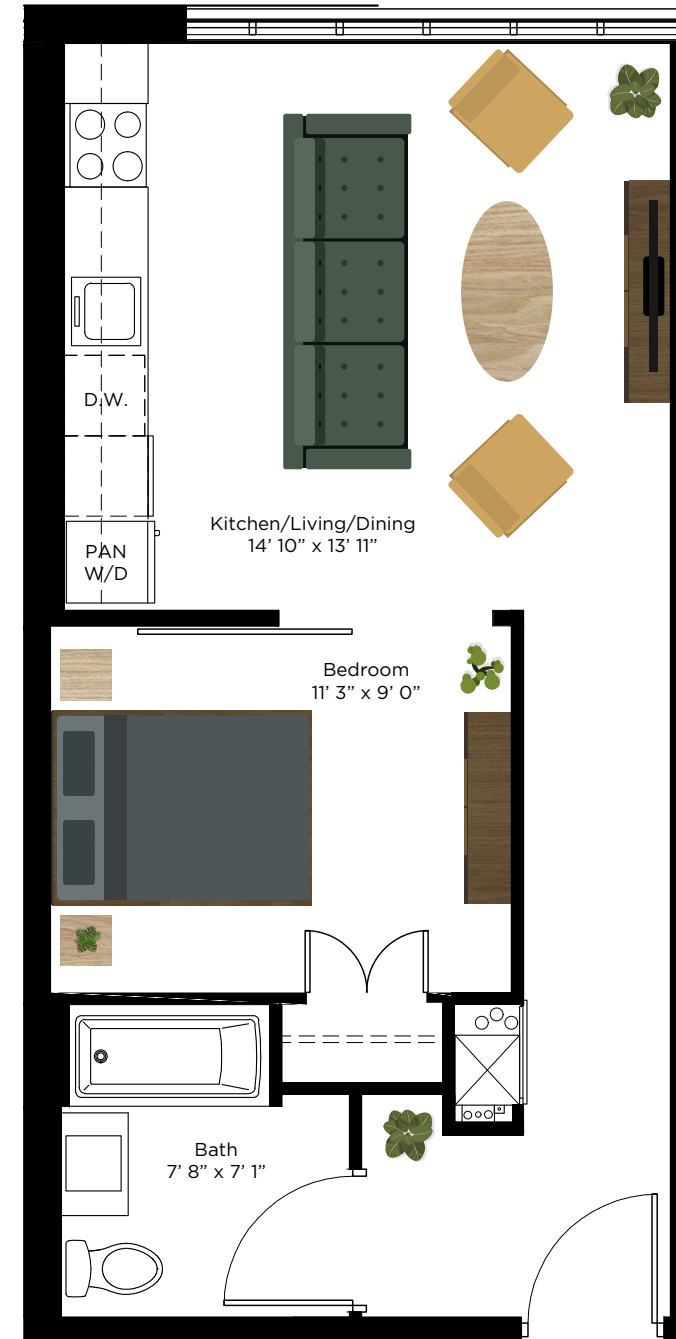

H O L T R O P

SUITE
524/525

ONE BEDROOM
BARRIER FREE

TOTAL: 520 SF

LEVEL 5

Actual usable space may vary from stated floor plan area. All elevations, floor plans, site plan and landscaping are artists concepts. All dimensions are approximate. Layout may be reverse of the unit purchased. E&OE.