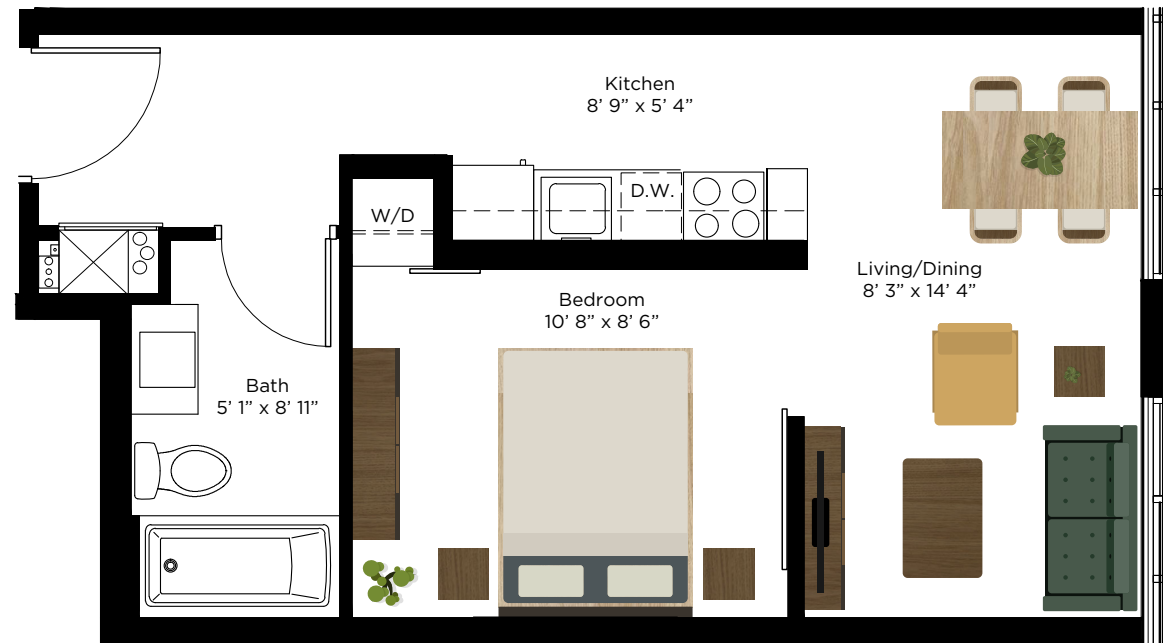

K A T R I N A

SUITE
516

ONE BEDROOM

TOTAL: 410 SF

LEVEL 5

Actual usable space may vary from stated floor plan area. All elevations, floor plans, site plan and landscaping are artists concepts. All dimensions are approximate. Layout may be reverse of the unit purchased. E&OE.