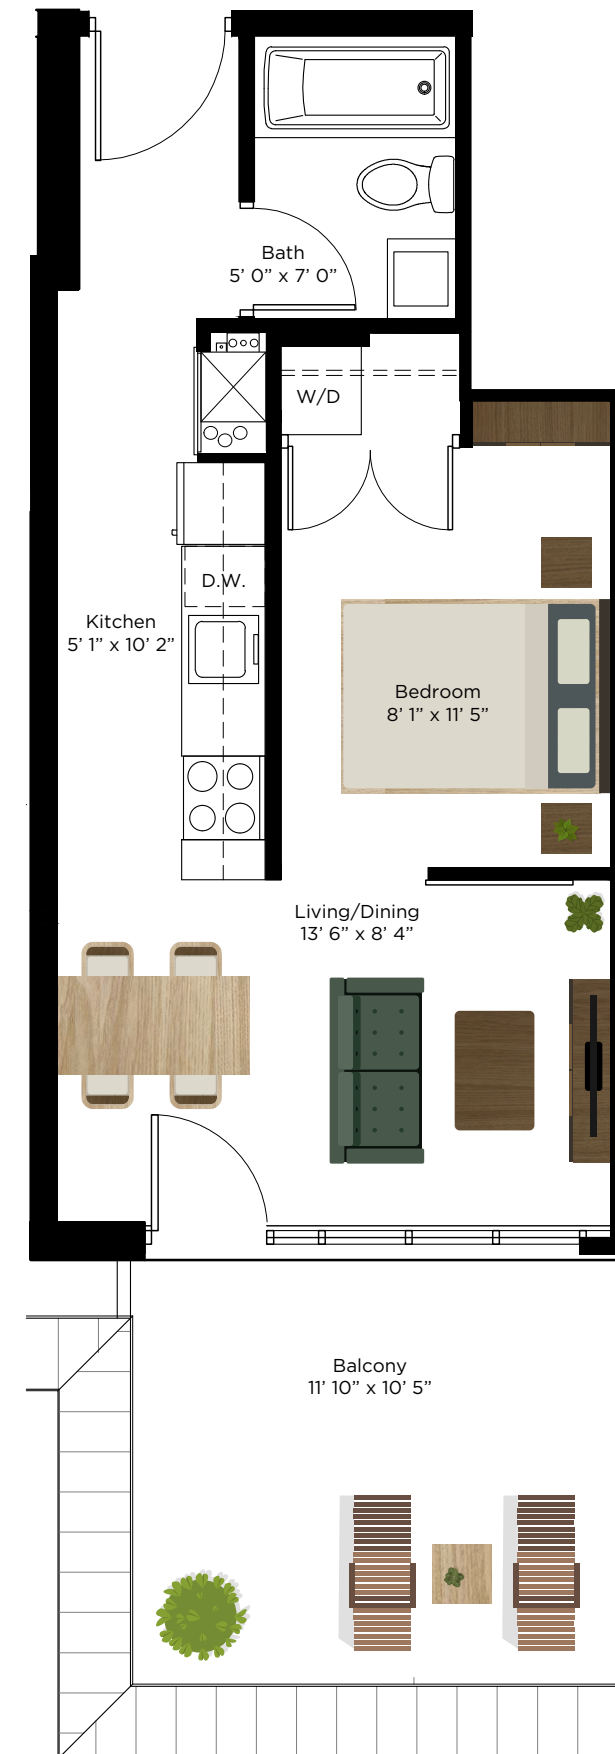

MALONEY

SUITE
512

ONE BEDROOM

TOTAL: 519 SF
INDOOR: 395 SF
OUTDOOR: 124 SF

LEVEL 5

Actual usable space may vary from stated floor plan area. All elevations, floor plans, site plan and landscaping are artists concepts. All dimensions are approximate. Layout may be reverse of the unit purchased. E&OE.