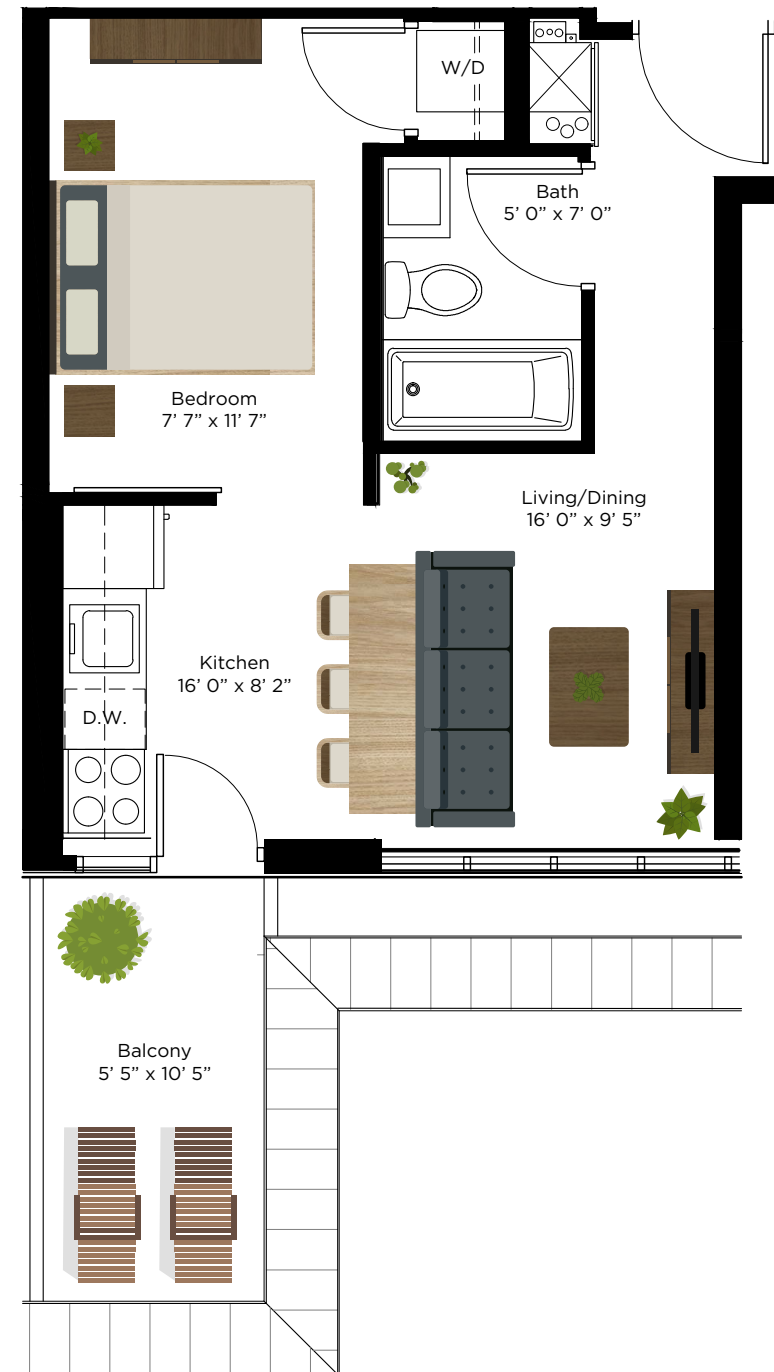

P O S T M A

SUITE
513

ONE BEDROOM

TOTAL: 423 SF
INDOOR: 367 SF
OUTDOOR: 56 SF

LEVEL 5

Actual usable space may vary from stated floor plan area. All elevations, floor plans, site plan and landscaping are artists concepts. All dimensions are approximate. Layout may be reverse of the unit purchased. E&OE.