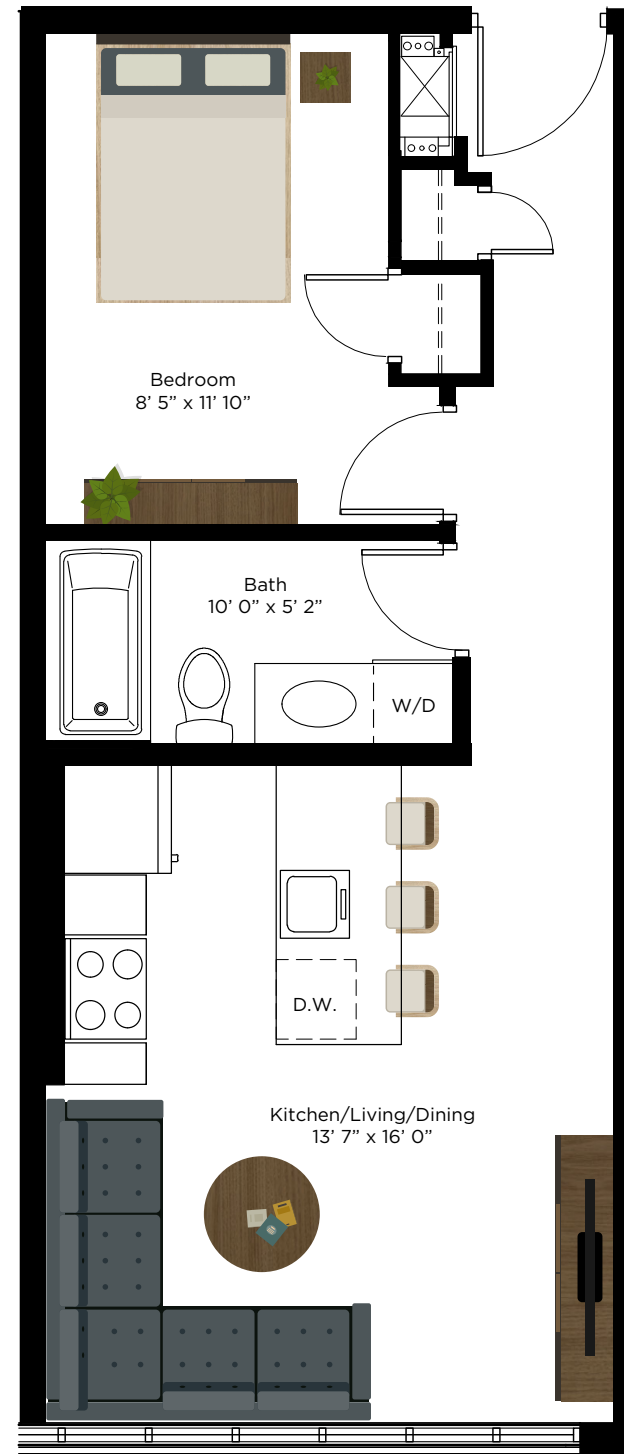

LANGIS 1

SUITE
502/503/504

ONE BEDROOM

TOTAL: 520 SF

LEVEL 5

Actual usable space may vary from stated floor plan area. All elevations, floor plans, site plan and landscaping are artists concepts. All dimensions are approximate. Layout may be reverse of the unit purchased. E&OE.