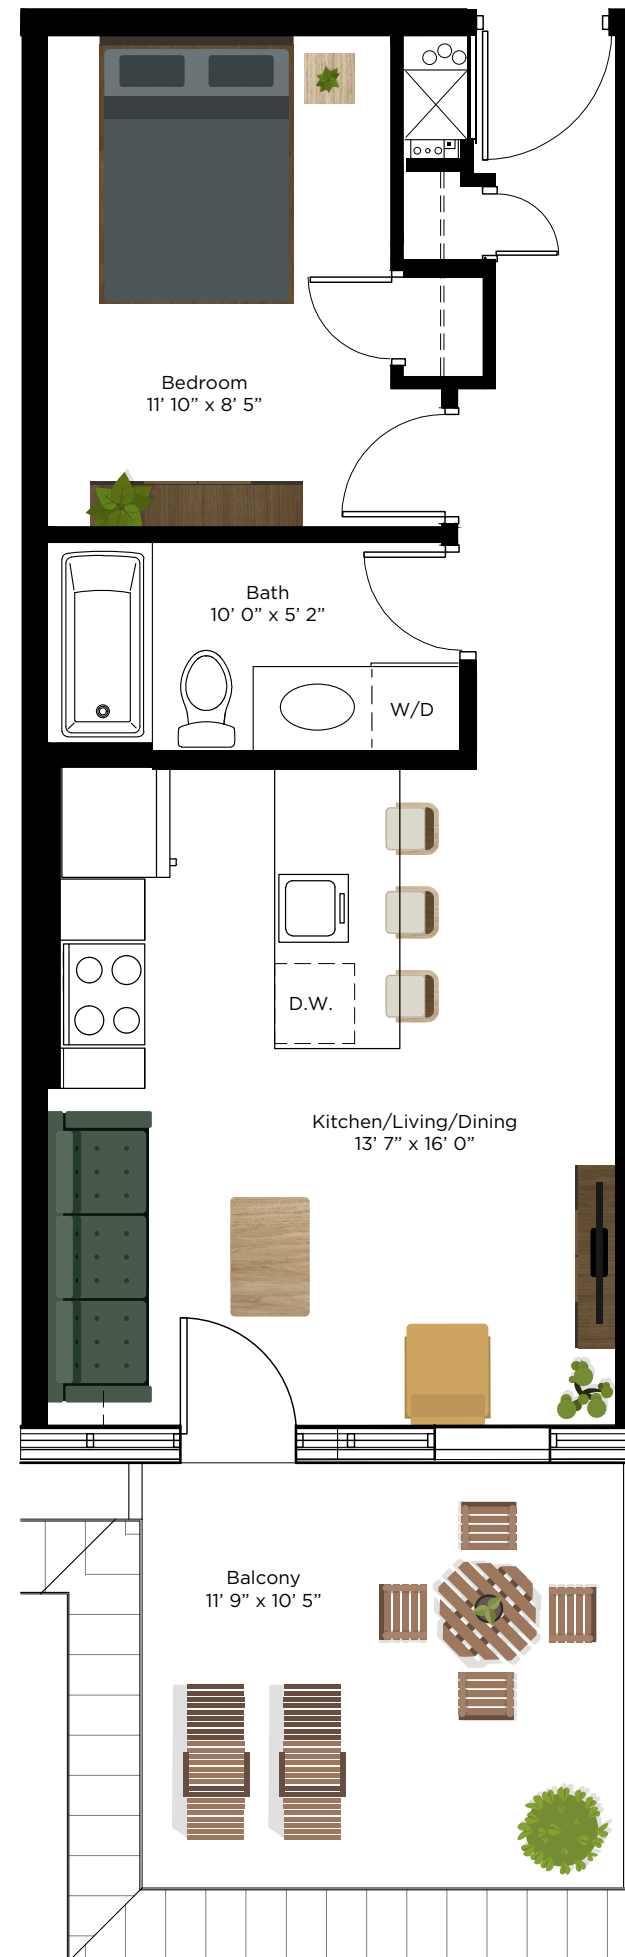

# LANGIS 2

SUITE  
505

ONE BEDROOM

TOTAL: 623 SF  
INDOOR: 520 SF  
OUTDOOR: 123 SF

LEVEL 5

Actual usable space may vary from stated floor plan area. All elevations, floor plans, site plan and landscaping are artists concepts. All dimensions are approximate. Layout may be reverse of the unit purchased. E&OE.