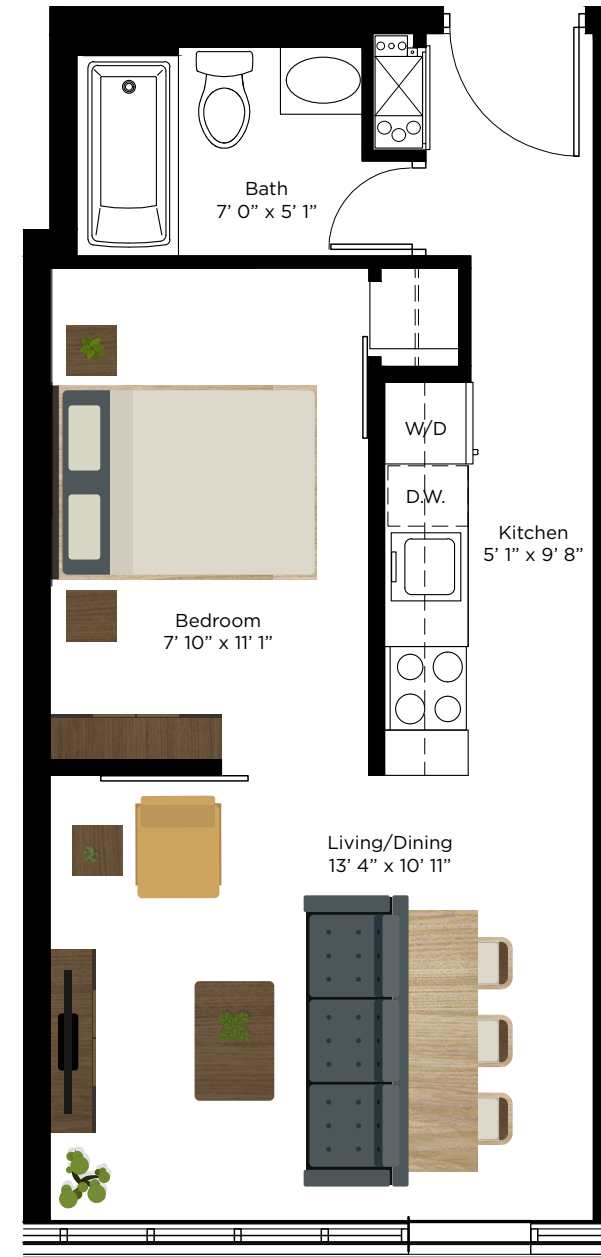

SYPKES

SUITE
510

ONE BEDROOM

TOTAL: 383 SF

LEVEL 5

Actual usable space may vary from stated floor plan area. All elevations, floor plans, site plan and landscaping are artists concepts. All dimensions are approximate. Layout may be reverse of the unit purchased. E&OE.