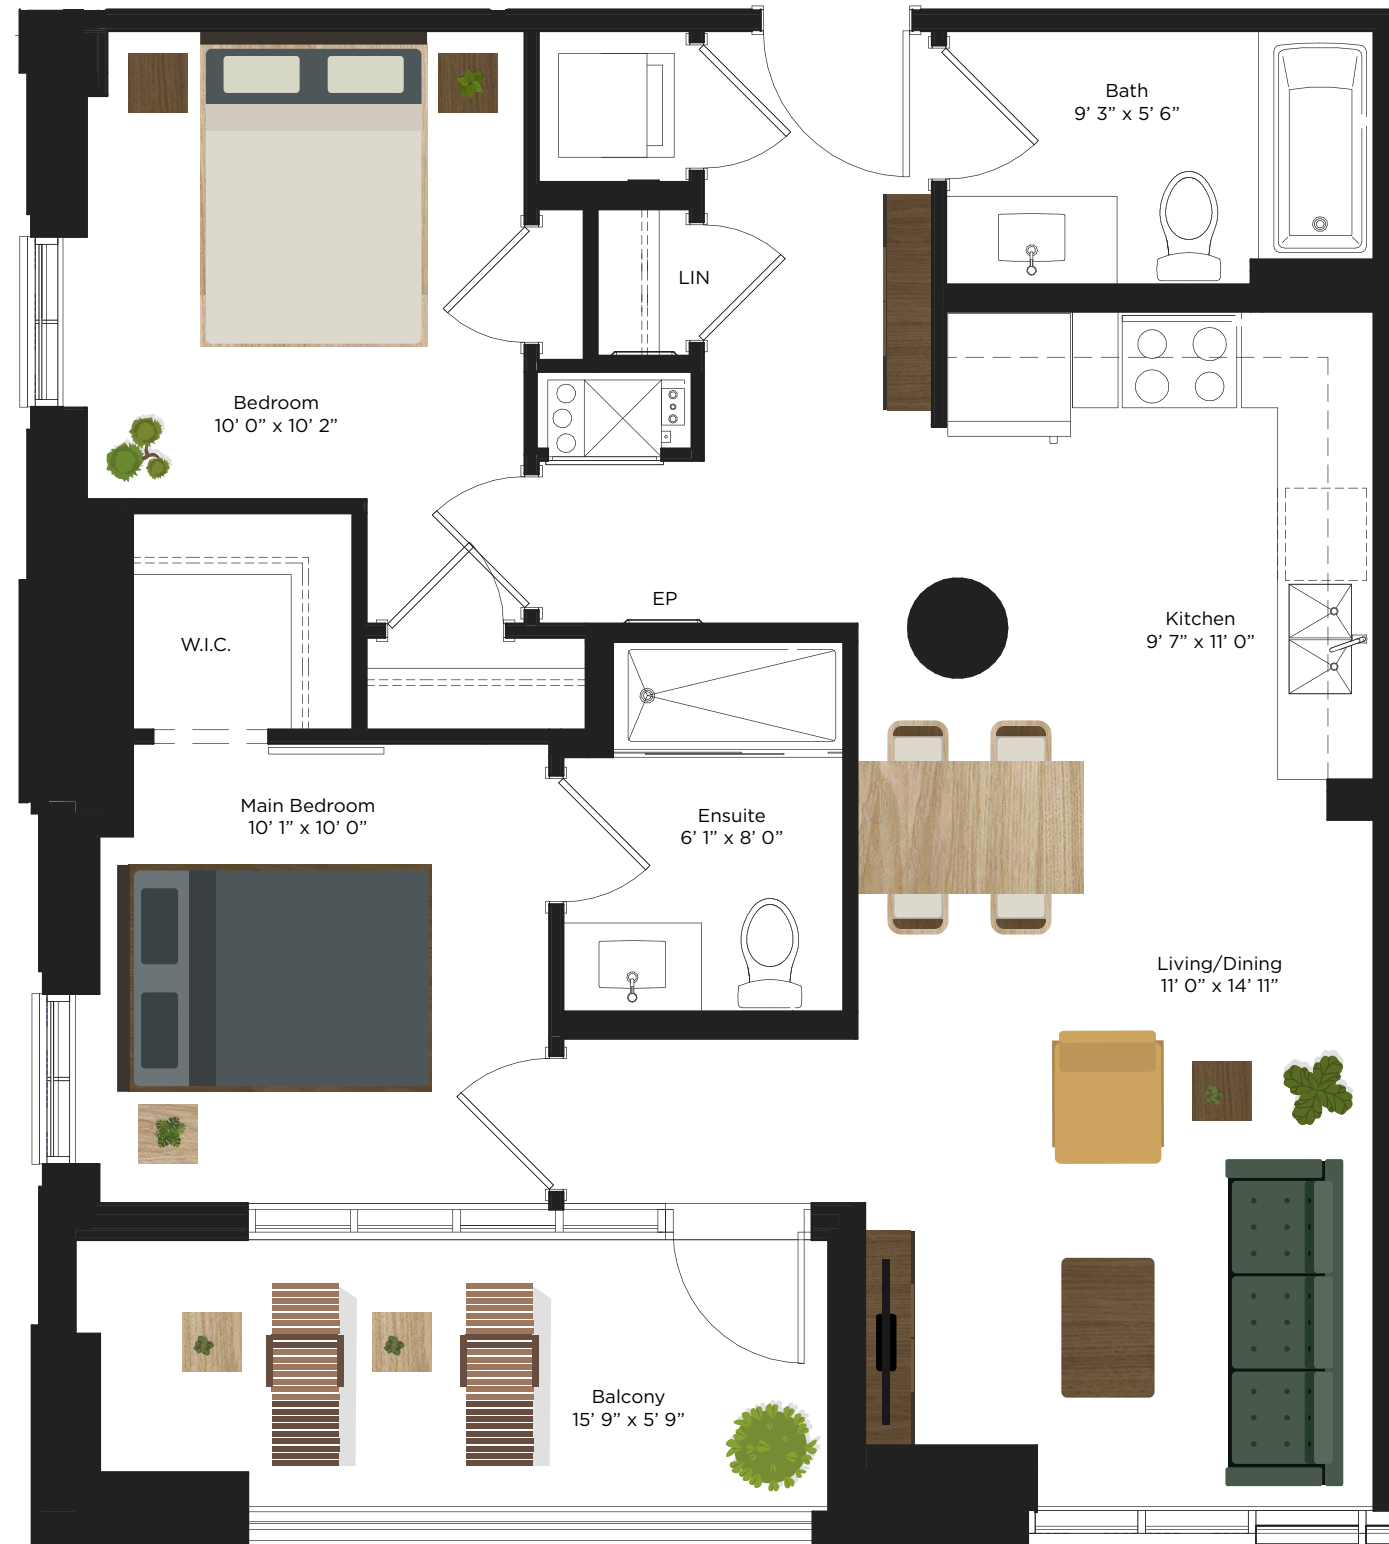

POPOVA

SUITE

106

(TYPE 2B)

TWO BEDROOM

TOTAL: 949 SF

INDOOR: 858 SF

OUTDOOR: 91 SF

LEVEL 1

Actual usable space may vary from stated floor plan area. All elevations, floor plans, site plan and landscaping are artists concepts. All dimensions are approximate. Layout may be reverse of the unit purchased. E&OE.