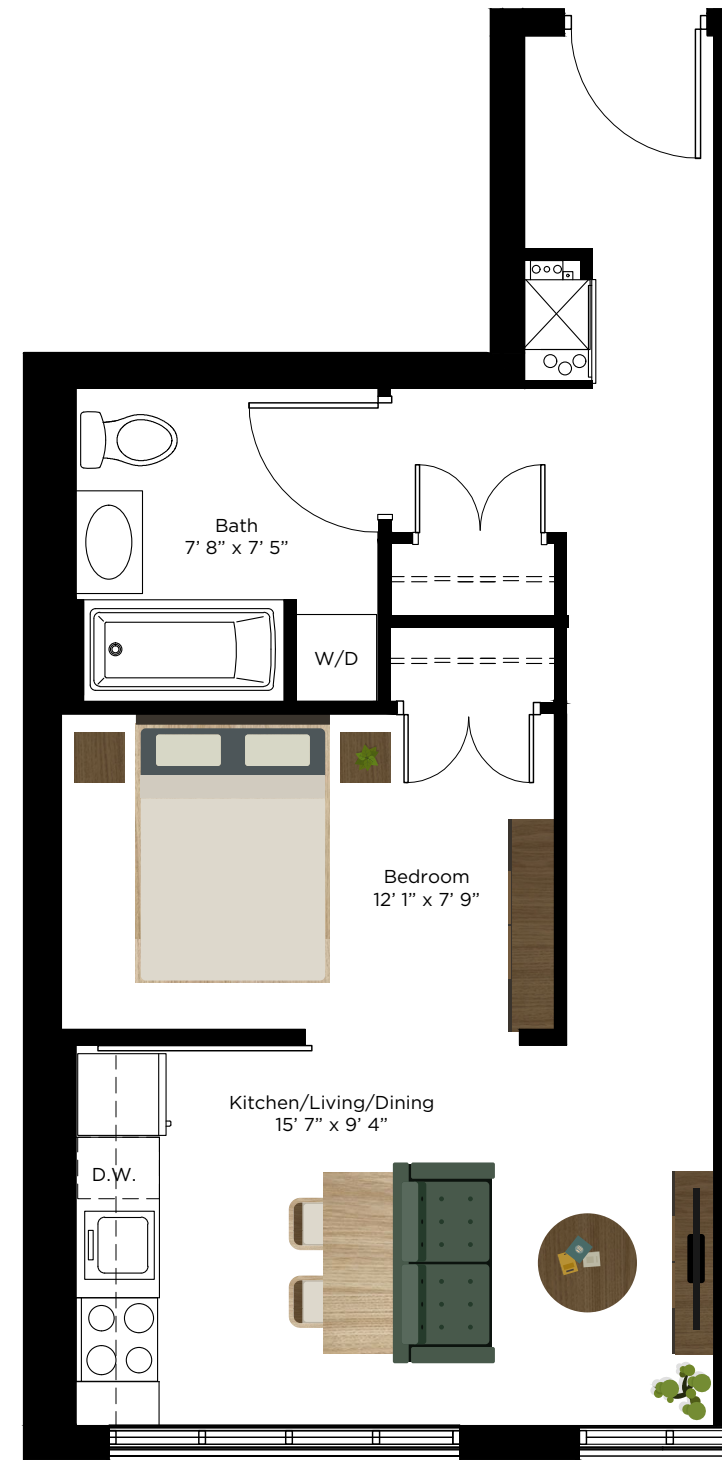

K O E N I G

SUITE
501

ONE BEDROOM
BARRIER FREE

TOTAL: 497 SF

LEVEL 5

Actual usable space may vary from stated floor plan area. All elevations, floor plans, site plan and landscaping are artists concepts. All dimensions are approximate. Layout may be reverse of the unit purchased. E&OE.