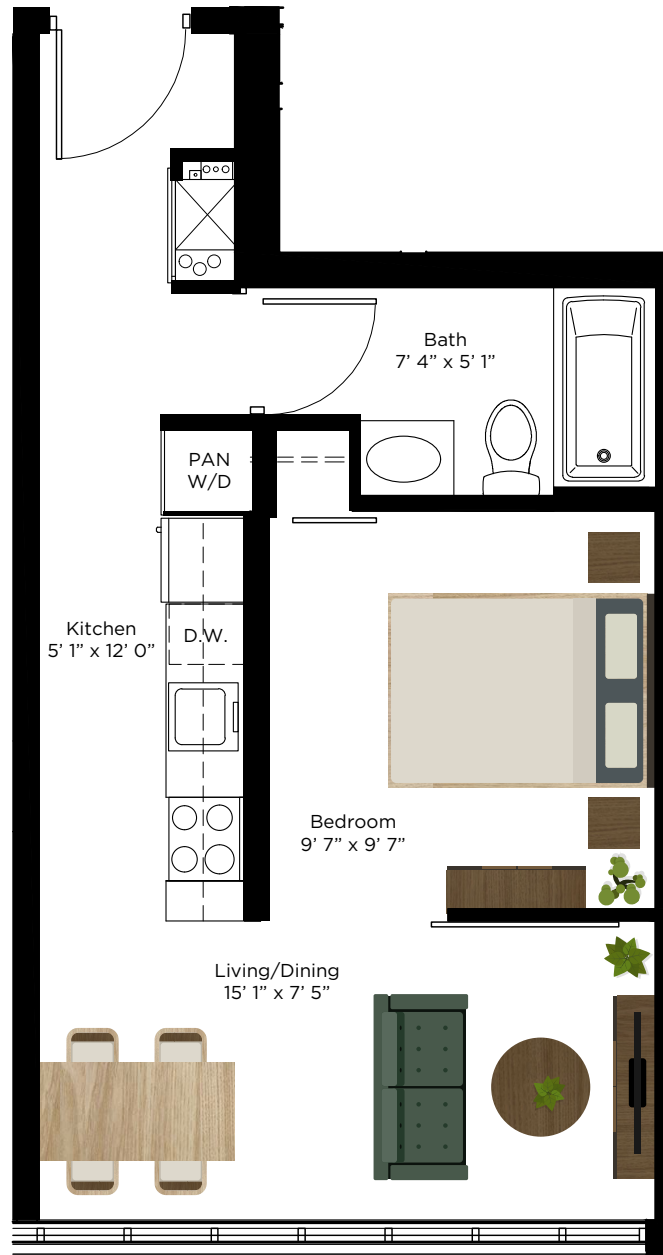

V E L D M A N

SUITE
511

ONE BEDROOM

TOTAL: 412 SF

LEVEL 5

Actual usable space may vary from stated floor plan area. All elevations, floor plans, site plan and landscaping are artists concepts. All dimensions are approximate. Layout may be reverse of the unit purchased. E&OE.