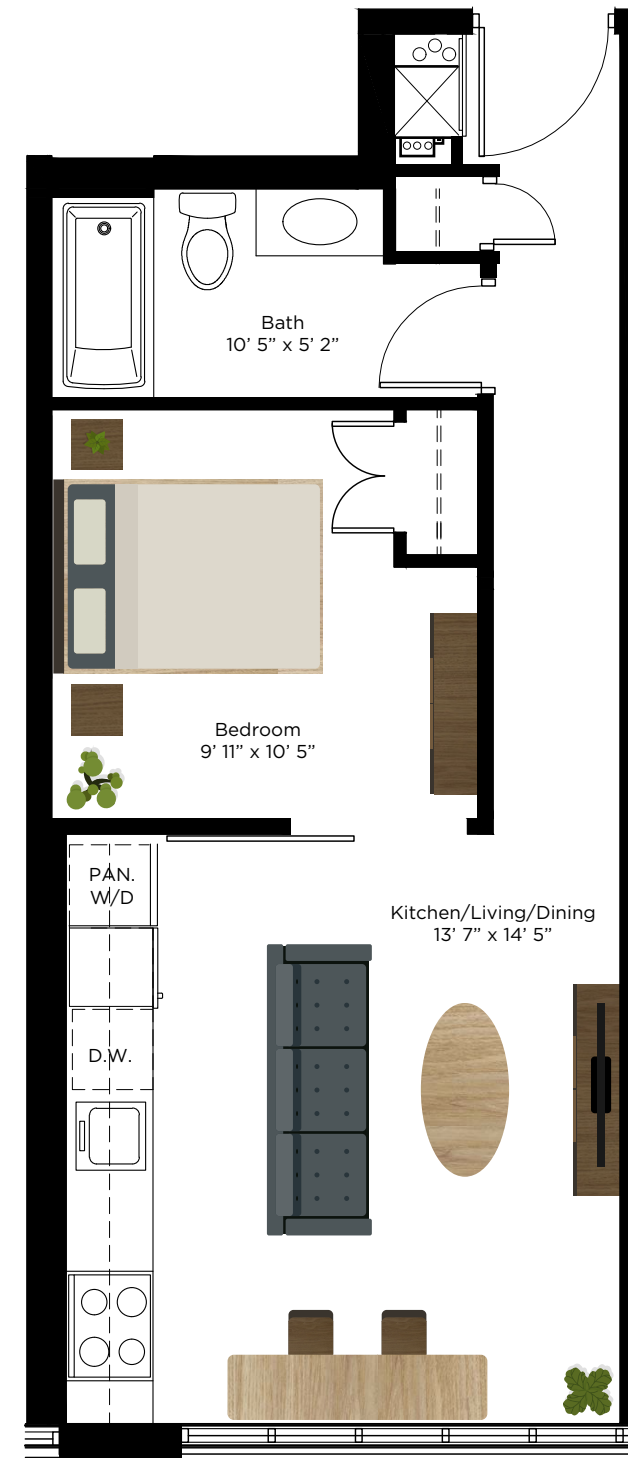

# G U N T E R

SUITE  
507

ONE BEDROOM

TOTAL: 488 SF

LEVEL 5

Actual usable space may vary from stated floor plan area. All elevations, floor plans, site plan and landscaping are artists concepts. All dimensions are approximate. Layout may be reverse of the unit purchased. E&OE.