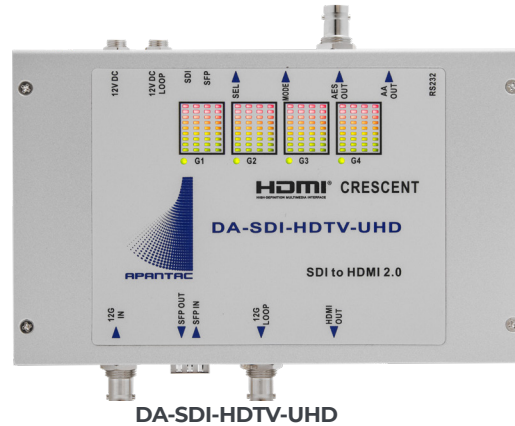

Crescent

DA-SDI-HDTV-UHD

12G SDI to HDMI 2.0 Converter with Looping input and Fiber output

DA-SDI-HDTV-UHD

Key Features

- Supports 12G SDI video input and loop out
- Output up to HDMI 2.0 UHD@60Hz (4:4:4)
- Optional 12G SDI fiber input via SFP
- Status LEDs
- Stereo AES and AA audio monitoring outputs
- LED audio meters for signal presence
- 12V DC with power loop to power other devices

Front View

RS-232

- Analog audio monitoring output
- AES audio monitoring output
- Audio channel selection mode
- Switch button between fiber and BNC
- 12V DC power with looping input

Rear View

- SFP cage (optional fiber output)
- 12G SDI input
- HDMI 2.0 output

Related Products

DA-SDI-HDTV-UHD
HDMI 2.0 to 12G converter

Specifications

Model	DA-HDTV-SDI-UHD		
SDI Inputs	12G-SDI	Analog audio Output	Selectable stereo pair
SDI Outputs	12G-SDI	AES audio Output	Selectable stereo pair
HDMI Output	HDMI 2.0 up to UHD	Switch	Between fiber and BNC
Optional Fiber input	1 x SFP	Power	12V DC with looping