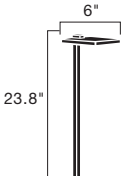

KICHLER®

PROJECT:
TYPE:
ORDERING # :
COMMENTS:

LED Shallow Shade – small

FEATURES

- A design only made possible by today's LED technology, this fixture will surely captivate its audience with its unobtrusive styling. Coordinates with the 15806.
- Cast Aluminum Housing
- 4 W / 5.8 VA Light Output, Integrated LEDs and Driver, 2950K (-150/+175), High CRI
- 9V - 15V AC/DC
- 30" of useable #18-2, SPT-1W leads. Cable connector supplied.
- 8" In-ground stake

ORDERING INFORMATION

EXAMPLE: 15805BKT (Product # & Finish)

PRODUCT	FINISH	WATTAGE	LIGHT SOURCE	WIRING	MOUNTING ACCESSORIES (INCLUDED)	OPTIONS & ACCESSORIES																				
15805 Dimensions: 6" W x 23.8" L	Cast Aluminum BKT - Textured Black 	4 W / 5.8 VA Note: Not for use with electronic transformers.	Integrated LEDs and Driver 2950K (-150 / +175) High CRI	30" of usable #18-2, SPT-1W leads. Cable connector supplied.	8" In-ground stake	15601AZT - Cast Aluminum Surface Mounting Flange w/ Bronze Finish, Neoprene Gasket For Watertight Seal 15601BKT - Cast Aluminum Surface Mounting Flange w/ Black Finish, Neoprene Gasket For Watertight Seal 15601BBR - Cast Brass Surface Mounting Flange, Neoprene Gasket For Watertight Seal  Flange For Tree / Surface Mounting 15607AZT - Textured Bronze Finish 15607BKT - Textured Black Finish 15607BBR - Bronzed Brass Finish 																				
Fixture Photometric (fc)																										
<table border="1"> <tr> <td>Distance from Light</td> <td>0'</td> <td>1'</td> <td>2'</td> <td>3'</td> <td>4'</td> <td>5'</td> <td>6'</td> <td>7'</td> <td>8'</td> </tr> <tr> <td>Footcandles</td> <td>21.2</td> <td>12.1</td> <td>5.3</td> <td>1.56</td> <td>.23</td> <td>.33</td> <td>.11</td> <td>.06</td> <td>-</td> </tr> </table>							Distance from Light	0'	1'	2'	3'	4'	5'	6'	7'	8'	Footcandles	21.2	12.1	5.3	1.56	.23	.33	.11	.06	-
Distance from Light	0'	1'	2'	3'	4'	5'	6'	7'	8'																	
Footcandles	21.2	12.1	5.3	1.56	.23	.33	.11	.06	-																	