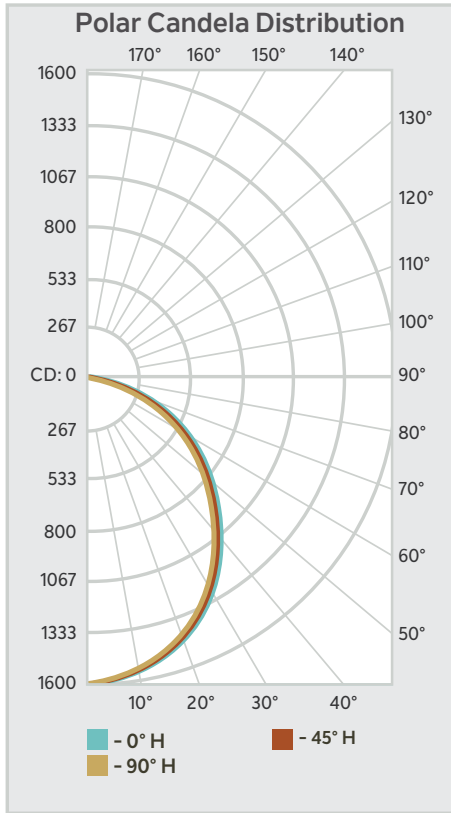

FEATURES

- Aluminum construction
- Equipped with 2700K and 3000K color temperature
- Recessed flat polycarbonate diffuser for even light distribution
- Mounts flush to and extends 0.83" from the ceiling
- Provides a wider input range of 108VAC-132VAC for better power regulation and improved LED consistency.

SPECIFICATIONS

ELECTRICAL

Input Voltage	120Vac
Input Voltage Range	108Vac-132Vac
Input Frequency	60Hz
Power	Direct Wire
Power Factor	>0.9
Surge	2.5kV
Connector	Wire Nuts

PHOTOMETRICS

Light Source	Integrated LED
Color Temperature(s)	2700K/3000K
Color Rendering Index (CRI)	90
Dimmable	Yes, 100%-10%
Lumen Packages	1000lm
Lumens Per Watt (LPW)	65LPW
Watts	14.5

MATERIALS

Fixture	Aluminum
Lens	Polycarbonate

MECHANICAL

Dimensions	6.4"W x 1.3"H x 6.4"L
IP Rating	N/A

MOUNTING

Ceiling Mount via mounting plate to 4"W J-Box Pancake depth and up

OPTICS

Downlight

WARRANTY

5 Year

ACCESSORIES

N/A

Horizon III LED Downlight

Photometric Diagrams

Illuminance at a Distance

	Center Beam fc	Beam Width	
1.3 ft	246 fc	3.2 ft	3.2 ft
2.7 ft	57.1 fc	6.6 ft	6.6 ft
4.0 ft	26.0 fc	9.7 ft	9.7 ft
5.3 ft	14.8 fc	12.9 ft	12.9 ft
6.7 ft	9.28 fc	16.3 ft	16.3 ft
8.0 ft	6.51 fc	19.5 ft	19.5 ft