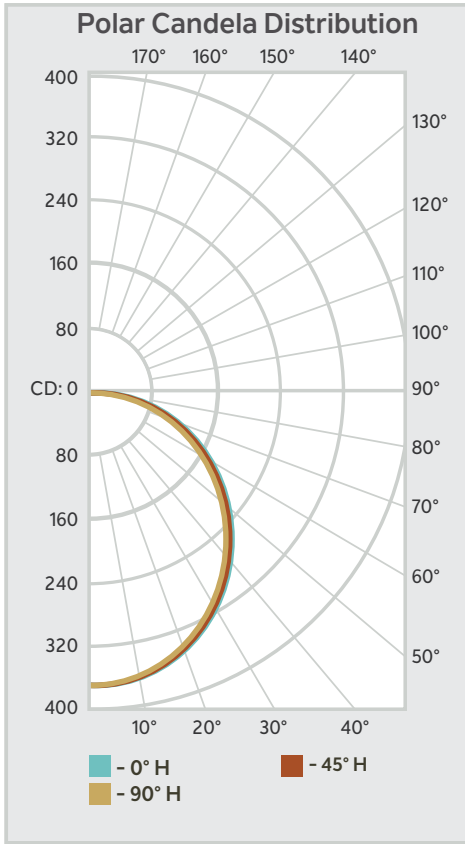

FEATURES

- 5 Kelvin options: 2700K, 3000K, 3500K, 4000K, 5000K
- CCT can be changed after installation by removing the diffuser
- Slender profile with enhanced installation options
- Mounts flush to, and extends 1.19" from the ceiling
- Aluminum fixture with polycarbonate diffuser

SPECIFICATIONS

ELECTRICAL

Input Voltage	120Vac
Input Voltage Range	108Vac-132Vac
Input Frequency	60Hz
Power	Direct Wire
Power Factor	>0.9
Surge	2.5kV
Connector	Wire Nuts

PHOTOMETRICS

Color Temperature(s)	3000K
Color Rendering Index (CRI)	90
Lumen Output	1000lm
Efficacy (lm/W @ AC)	67 lm/W
Light Source	Integrated LED
Dimmable	Yes, 100%-10%
Nominal Wattage (W)	15 W

OPTICS

Downlight

WARRANTY

5 Year

Gen Select LED Downlight

Photometric Diagrams

Illuminance at a Distance

	Center Beam fc	Beam Width	
3.3 ft	33.83 fc	9.6 ft	9.6 ft
9.8 ft	3.76 fc	28.9 ft	28.9 ft
16.4 ft	1.35 fc	48.2 ft	48.2 ft
23.0 ft	.69 fc	67.5 ft	67.5 ft
29.5 ft	.42 fc	86.8 ft	86.8 ft
32.8 ft	.34 fc	96.5 ft	96.5 ft

■ Vert. Spread: 111.6°
■ Horiz. Spread: 111.6°

Dimensions