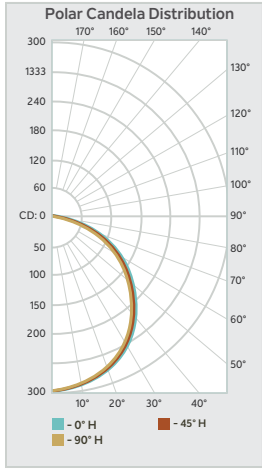

SPECIFICATIONS

ELECTRICAL

Input Voltage	120Vac
Input Voltage Range	108Vac-132Vac
Input Frequency	60Hz
Power	Direct Wire
Power Factor	>0.9
Surge	2.5kV
Connector	Wire Nuts

PHOTOMETRICS

Size	5"	7"	9"	11"
Lumen Output	750lm	950lm	1100lm	1600lm
Efficacy (lm/W @ AC)	68 lm/W	63 lm/W	61 lm/W	62 lm/W
Light Source	Integrated LED			
Color Temperature	3000K			
Dimmable	Yes, 100%-10%			
Nominal Wattage (W)	11 W	15 W	18 W	26 W

ITEM NUMBER

53005WH30
 53007WH30
 53007WH30B (Bulk Pack of 12)
 53009WH30
 53011WH30
 53011WH30B (Bulk Pack of 6)

MATERIALS

Fixture	Plastic
Lens	Polycarbonate

MECHANICAL DIMENSIONS

53005WH30	5.32" Dia. x .71"H
53007WH30	7.01" Dia. x .71"H
53009WH30	9.02" Dia. x .75"H
53011WH30	11.03" Dia. x .77"H

53005WH30

Center Beam fc	Beam Width	
3.3 ft	27.9 fc	9.4 ft
9.8 ft	3.1 fc	28.2 ft
16.4 ft	1.1 fc	47.0 ft
23.0 ft	.57 fc	65.8 ft
29.5 ft	.34 fc	84.5 ft
32.8 ft	.28 fc	93.9 ft

Vert. Spread: 110.1°
Horiz. Spread: 110.1°

53009WH30

Center Beam fc	Beam Width	
3.3 ft	38.1 fc	9.9 ft
9.8 ft	4.2 fc	29.8 ft
16.4 ft	1.5 fc	49.7 ft
23.0 ft	.78 fc	69.6 ft
29.5 ft	.47 fc	89.4 ft
32.8 ft	.38 fc	99.4 ft

Vert. Spread: 113.1°
Horiz. Spread: 113.1°