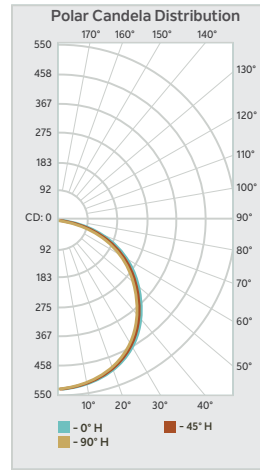

53005WH30

Center Beam fc	Beam Width	
3.3 ft	27.9 fc	9.4 ft
9.8 ft	3.1 fc	28.2 ft
16.4 ft	1.1 fc	47.0 ft
23.0 ft	.57 fc	65.8 ft
29.5 ft	.34 fc	84.5 ft
32.8 ft	.28 fc	93.9 ft

Vert. Spread: 110.1°
Horiz. Spread: 110.1°

53009WH30

Center Beam fc	Beam Width	
3.3 ft	38.1 fc	9.9 ft
9.8 ft	4.2 fc	29.8 ft
16.4 ft	1.5 fc	49.7 ft
23.0 ft	.78 fc	69.6 ft
29.5 ft	.47 fc	89.4 ft
32.8 ft	.38 fc	99.4 ft

Vert. Spread: 113.1°
Horiz. Spread: 113.1°

53007WH30

Center Beam fc	Beam Width	
3.3 ft	32.3 fc	9.6 ft
9.8 ft	3.6 fc	28.8 ft
16.4 ft	1.3 fc	47.9 ft
23.0 ft	.66 fc	67.1 ft
29.5 ft	.40 fc	86.3 ft
32.8 ft	.32 fc	95.9 ft

Vert. Spread: 111.2°
Horiz. Spread: 111.2°

53011WH30

Center Beam fc	Beam Width	
3.3 ft	49.0 fc	10.0 ft
9.8 ft	5.4 fc	29.9 ft
16.4 ft	2.0 fc	49.8 ft
23.0 ft	1.0 fc	69.7 ft
29.5 ft	.61 fc	89.6 ft
32.8 ft	.49 fc	99.5 ft

Vert. Spread: 113.2°
Horiz. Spread: 113.2°