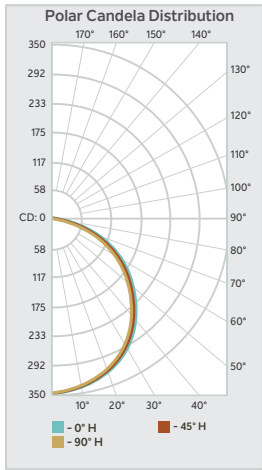

53005WH30

Center Beam fc	Beam Width	
3.3 ft	27.9 fc	9.4 ft
9.8 ft	3.1 fc	28.2 ft
16.4 ft	1.1 fc	47.0 ft
23.0 ft	.57 fc	65.8 ft
29.5 ft	.34 fc	84.5 ft
32.8 ft	.28 fc	93.9 ft

Vert. Spread: 110.1°
Horiz. Spread: 110.1°

53009WH30

Center Beam fc	Beam Width	
3.3 ft	38.1 fc	9.9 ft
9.8 ft	4.2 fc	29.8 ft
16.4 ft	1.5 fc	49.7 ft
23.0 ft	.78 fc	69.6 ft
29.5 ft	.47 fc	89.4 ft
32.8 ft	.38 fc	99.4 ft

Vert. Spread: 113.1°
Horiz. Spread: 113.1°

53007WH30

Center Beam fc	Beam Width	
3.3 ft	32.3 fc	9.6 ft
9.8 ft	3.6 fc	28.8 ft
16.4 ft	1.3 fc	47.9 ft
23.0 ft	.66 fc	67.1 ft
29.5 ft	.40 fc	86.3 ft
32.8 ft	.32 fc	95.9 ft

Vert. Spread: 111.2°
Horiz. Spread: 111.2°

53011WH30

Center Beam fc	Beam Width	
3.3 ft	49.0 fc	10.0 ft
9.8 ft	5.4 fc	29.9 ft
16.4 ft	2.0 fc	49.8 ft
23.0 ft	1.0 fc	69.7 ft
29.5 ft	.61 fc	89.6 ft
32.8 ft	.49 fc	99.5 ft

Vert. Spread: 113.2°
Horiz. Spread: 113.2°