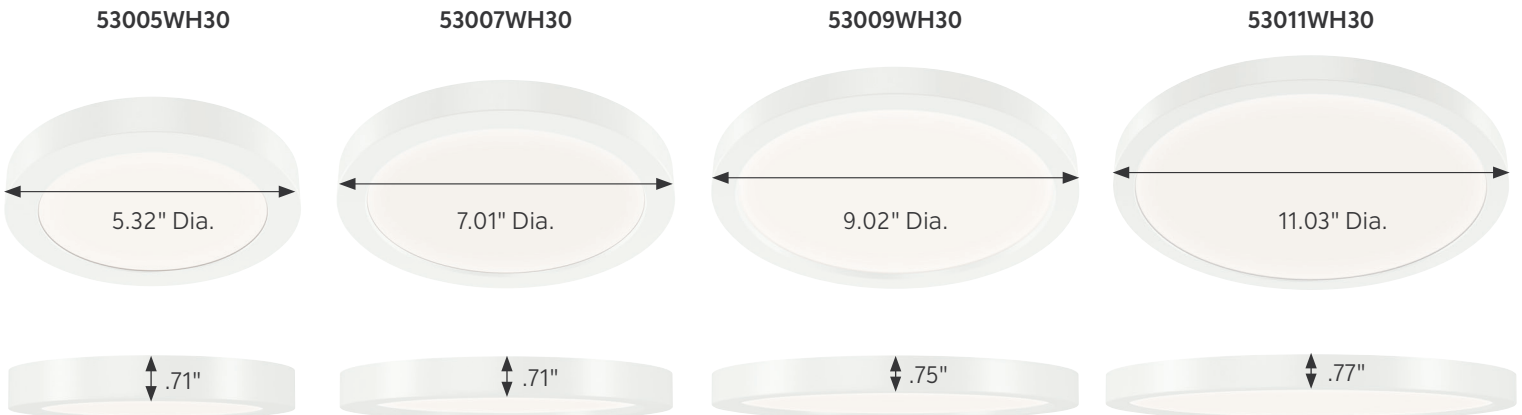

Dimensions

Height from ceiling, not including mounting bracket