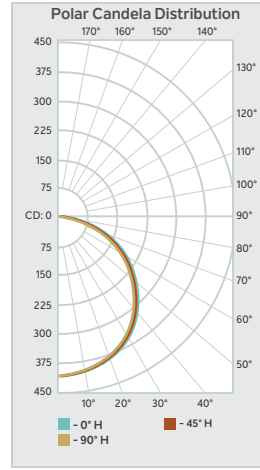

SPECIFICATIONS

ELECTRICAL

Input Voltage	120Vac
Input Voltage Range	108Vac-132Vac
Input Frequency	60Hz
Power	Direct Wire
Power Factor	>0.9
Surge	2.5kV
Connector	Wire Nuts

PHOTOMETRICS

Size	5"	7"	9"	11"
Lumen Output	750lm	950lm	1100lm	1600lm
Efficacy (lm/W @ AC)	68 lm/W	63 lm/W	61 lm/W	62 lm/W
Light Source	Integrated LED			
Color Temperature	3000K			
Dimmable	Yes, 100%-10%			
Nominal Wattage (W)	11 W	15 W	18 W	26 W

ITEM NUMBER

53005WH30
 53007WH30
 53007WH30B (Bulk Pack of 12)
 53009WH30
 53011WH30
 53011WH30B (Bulk Pack of 6)

MATERIALS

Fixture	Plastic
Lens	Polycarbonate

MECHANICAL DIMENSIONS

53005WH30	5.32" Dia. x .71"H
53007WH30	7.01" Dia. x .71"H
53009WH30	9.02" Dia. x .75"H
53011WH30	11.03" Dia. x .77"H

53005WH30

Center Beam fc	Beam Width	
3.3 ft	27.9 fc	9.4 ft
9.8 ft	3.1 fc	28.2 ft
16.4 ft	1.1 fc	47.0 ft
23.0 ft	.57 fc	65.8 ft
29.5 ft	.34 fc	84.5 ft
32.8 ft	.28 fc	93.9 ft

Vert. Spread: 110.1°
Horiz. Spread: 110.1°

53009WH30

Center Beam fc	Beam Width	
3.3 ft	38.1 fc	9.9 ft
9.8 ft	4.2 fc	29.8 ft
16.4 ft	1.5 fc	49.7 ft
23.0 ft	.78 fc	69.6 ft
29.5 ft	.47 fc	89.4 ft
32.8 ft	.38 fc	99.4 ft

Vert. Spread: 113.1°
Horiz. Spread: 113.1°