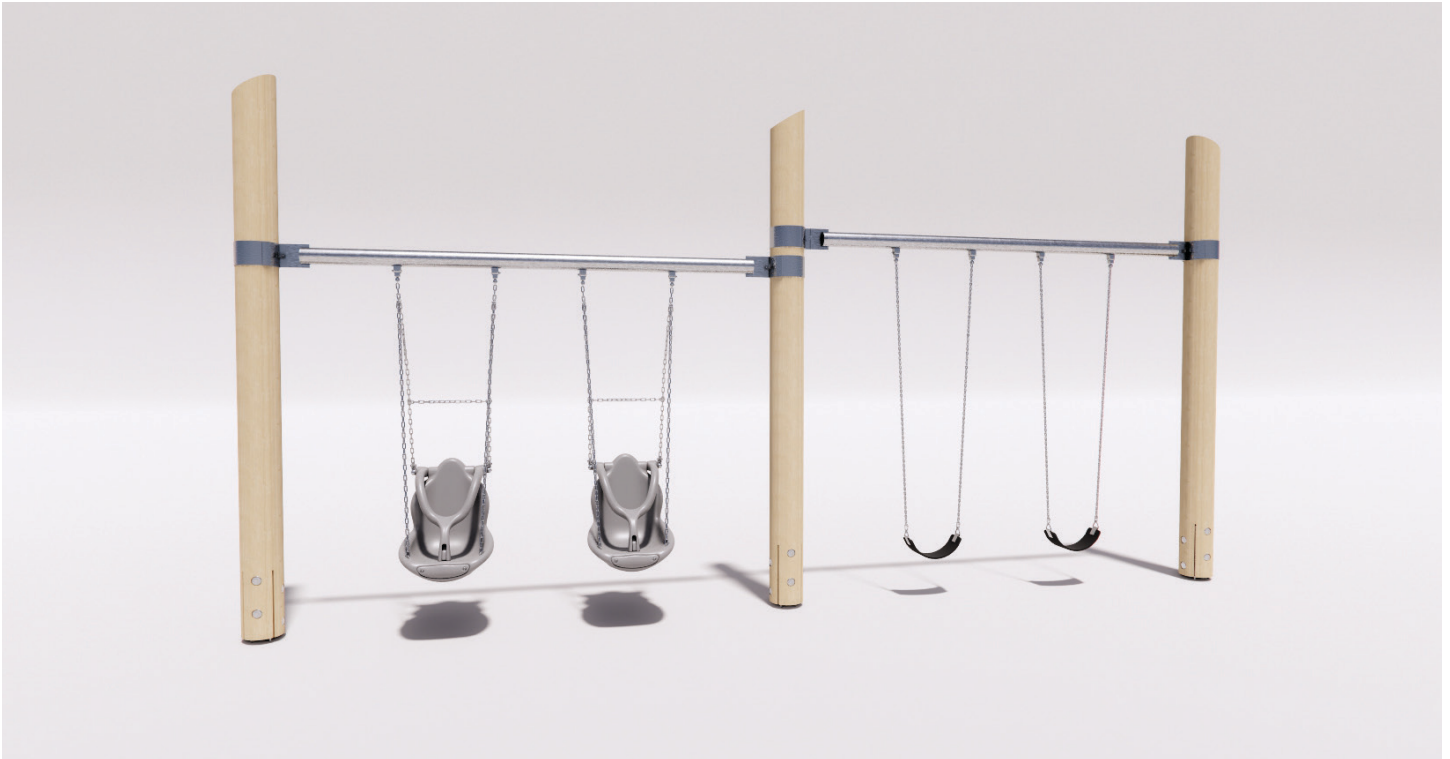

DOUBLE BAY - ALL USER + BELT

Intended user age: 2-12

PRODUCT INFORMATION

ASTM F1487

This log framed swing set is the perfect playground product for any natural playground. Alaskan Yellow Cedar logs anchor the swing set, while a stainless steel rod with an adjustable brace is mounted for the swings. This swing features two all user (accessible) swings and two belt swings.

Maximum height: 12'-1"
Fall height: 8'-9"
Area of Safety Surfacing: 880 ft²

The highest designated play surface and space required are according to ASTM F1487. A buffer is included in the fall zone to account for fabrication and material variations.