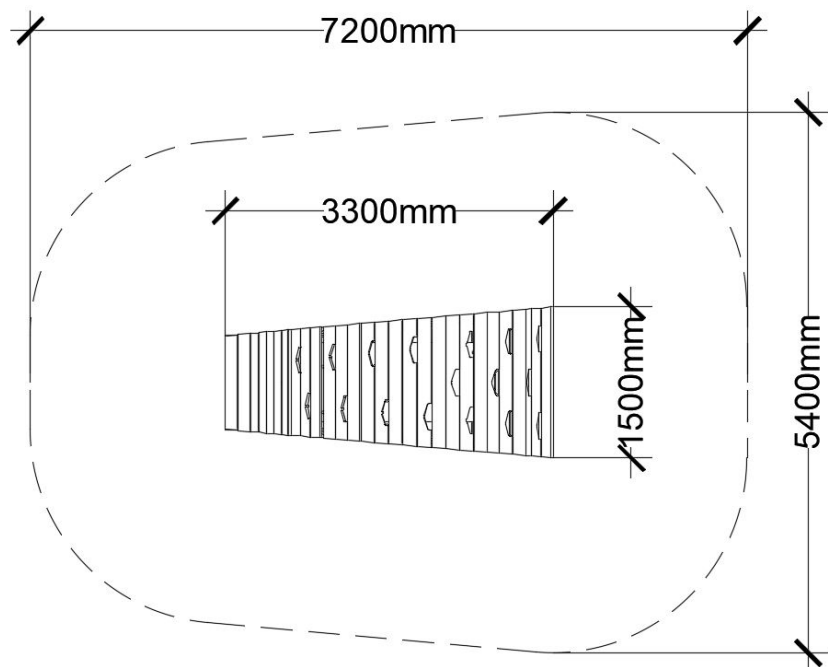

## PRODUCT INFORMATION

CSA Z614

The Hedgehog shape is the perfect exterior for climbing. Stepped cladding and cut-outs create natural handholds and resting spots for children as they scale the exterior. The cut-outs also make fun shapes inside when the sunlight shines through. Children may slide down the front and jump off the nose!

Maximum height: 1.8 m  
 Fall height: 1.8 m  
 Area of Safety Surfacing: 33.7 m<sup>2</sup>  
 User Capacity: 8

The highest designated play surface and space required are according to CSA Z614. A buffer is included in the fall zone to account for fabrication and material variations.