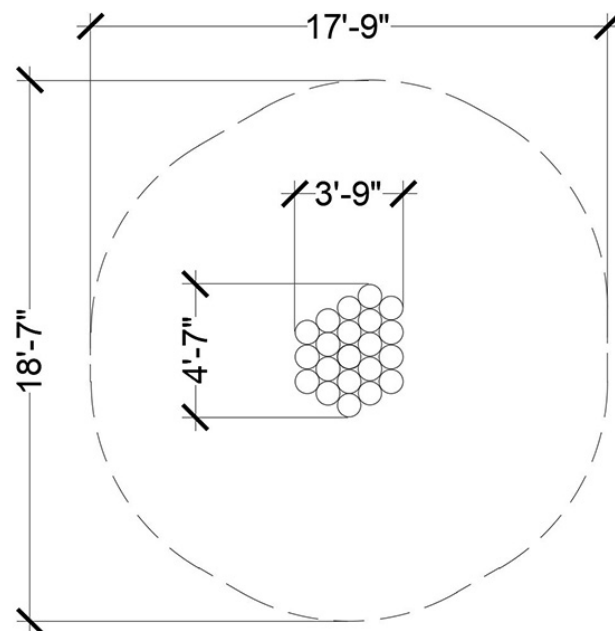

STEPPER CLUSTER S1

Intended user age: 2-5

PRODUCT INFORMATION

ASTM F1487

Stepper Clusters are incredibly fun and versatile natural playground pieces that offer many types of play. Stepper Cluster S1 is the smallest configuration and the perfect height for younger children to climb and explore. It features one central post and a maximum stepper height of 2 feet (600mm).

Maximum height: 7'-0"
Maximum fall height: 2'-0"
Area of Safety Surfacing: 260 ft²

The highest designated play surface and space required are according to ASTM F1487. A buffer is included in the fall zone to account for fabrication and material variations.