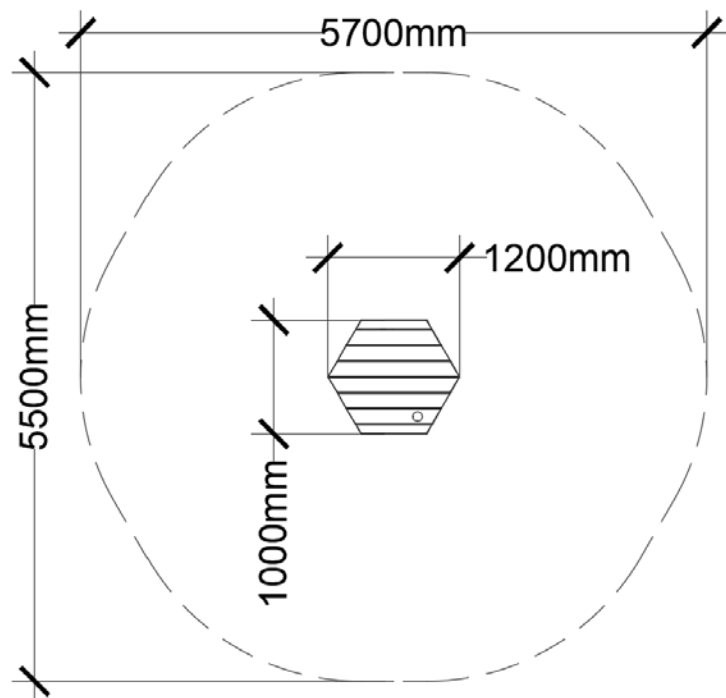

WOBBLE BOARD - HEXY LARGE

Intended user age: 5-12

PRODUCT INFORMATION

CSA Z614

The large Hexy Wobble Board is a versatile take on rocking playground equipment that lets users sit or stand while wobbling, creating motion by their own body movements. The flat balancing surface on the large Hexy Wobble Board for kinetic play is hexagon-shaped and supported by three springs for multidirectional rocking.

Maximum height: 370 mm
Fall height: 370 mm
Area of Safety Surfacing: 24.7 m²

The highest designated play surface and space required are according to CSA Z614. A buffer is included in the fall zone to account for fabrication and material variations.