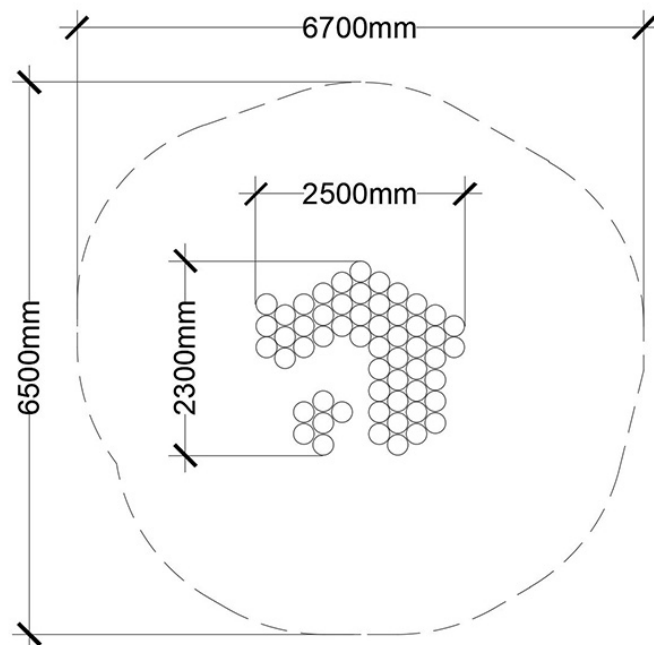

## PRODUCT INFORMATION

CSA Z614

Stepper Clusters are incredibly fun and versatile natural playground pieces that offer many types of play. Stepper Cluster M4 is a mid-sized Stepper Cluster configuration. It has four central posts and while the steppers around the perimeter of the structure have a maximum height of 1.5 feet, the centre steppers go up to 2 feet (600mm).

Maximum height: 2.7 m  
 Maximum fall height: 600 mm  
 Area of Safety Surfacing: 34.9 m<sup>2</sup>

The highest designated play surface and space required are according to CSA Z614. A buffer is included in the fall zone to account for fabrication and material variations.